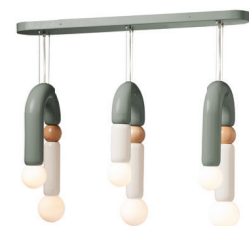

tubos: metal lacado
esfera: carvalho natural
globos: vidro
lâmpadas 1 x LED G9 máx.4W

2

3

suspension lamp

1

play II

H: 61 cm / 24"
W: 37cm / 15"
D: 14 cm / 6"

tubes: lacquered metal
sphere: natural oak
globes: glass
bulbs 2 x LED G9 max. 4W

tubos: metal lacado
esfera: carvalho natural
globos: vidro
lâmpadas 2 x LED G9 máx.4W

2

3

suspension lamp

1

play III

H: 70 cm / 28"
W: 112 cm / 44"
D: 37 cm / 15"

tubes: lacquered metal
sphere: natural oak
+globes: glass
bulbs 6 x LED G9 max. 4W

tubos: metal lacado
esfera: carvalho natural
globos: vidro
lâmpadas 6 x LED G9 máx.4W

2

3

suspension lamp

1

suspension lamp

1

play IV

H: 71 cm / 28"
W: 96 cm / 38"
D: 71 cm / 28"

tubes: lacquered metal
sphere: natural oak
globes: glass
bulbs 6 x LED G9 max. 4W

tubos: metal lacado
esfera: carvalho natural
globos: vidro
lâmpadas 6 x LED G9 máx.4W