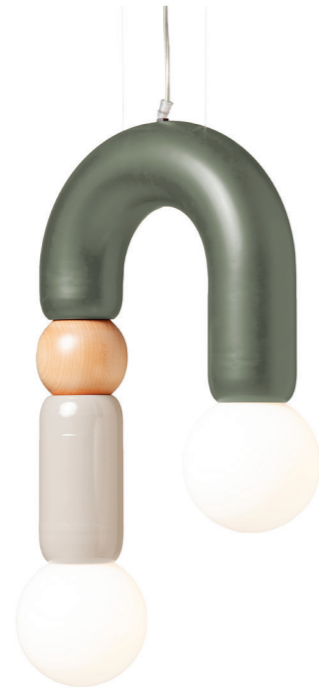

Benvido ao nosso universo, onde a criatividade, qualidade e confiança são as directrizes.

suspension lamp

U.

1

play I

H: 61 cm / 24"
Ø: 14 cm / 6"

tubes: lacquered metal
sphere: natural oak
globes: glass
bulbs 1 x LED G9 max. 4W

tubos: metal lacado
esfera: carvalho natural
globos: vidro
lâmpadas 1 x LED G9 máx.4W

2

3

suspension lamp

1

play II

H: 61 cm / 24"
W: 37cm / 15"
D: 14 cm / 6"

tubes: lacquered metal
sphere: natural oak
globes: glass
bulbs 2 x LED G9 max. 4W

tubos: metal lacado
esfera: carvalho natural
globos: vidro
lâmpadas 2 x LED G9 máx.4W

2

3

suspension lamp

1

play III

H: 70 cm / 28"
W: 112 cm / 44"
D: 37 cm / 15"

tubes: lacquered metal
sphere: natural oak
+globes: glass
bulbs 6 x LED G9 max. 4W

tubos: metal lacado
esfera: carvalho natural
globos: vidro
lâmpadas 6 x LED G9 máx.4W

2

3

suspension lamp

1

suspension lamp

1

play IV