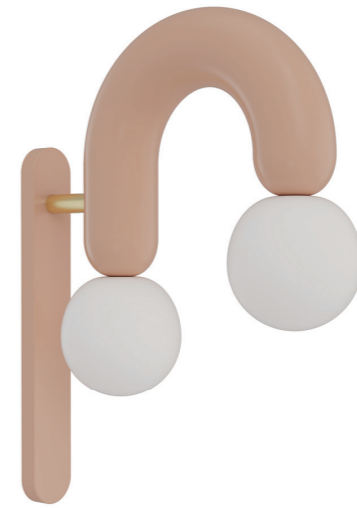

play table I

H: 46 cm / 18"
Ø: 21 cm / 8"

tubes: lacquered metal
sphere: natural oak
globes: glass
bulbs 1 x LED G9 max. 4W

tubos: metal lacado
esfera: carvalho natural
globos: vidro
lâmpadas 1 x LED G9 máx.4W

2

3

play table II

H: 40 cm / 16"
W: 33 cm / 13"
D: 21 cm / 8"

tubes: lacquered metal
sphere: natural oak
globes: glass
bulbs 2 x LED G9 max. 4W

tubos: metal lacado
esfera: carvalho natural
globos: vidro
lâmpadas 2 x LED G9 máx.4W

2

3

wall lamp

1

wall lamp

1

play wall I

H: 39 cm / 15"
W: 9 cm / 4"
D: 18 cm / 7"

tubes: lacquered metal
sphere: natural oak
cylinder: polished/satin brass/nickel
globes: glass
bulbs 1 x LED G9 max. 4W

tubos: metal lacado
esfera: carvalho natural
cilindro: metal lacado ou latão/níquel
globos: vidro
lâmpadas 1 x LED G9 máx.4W