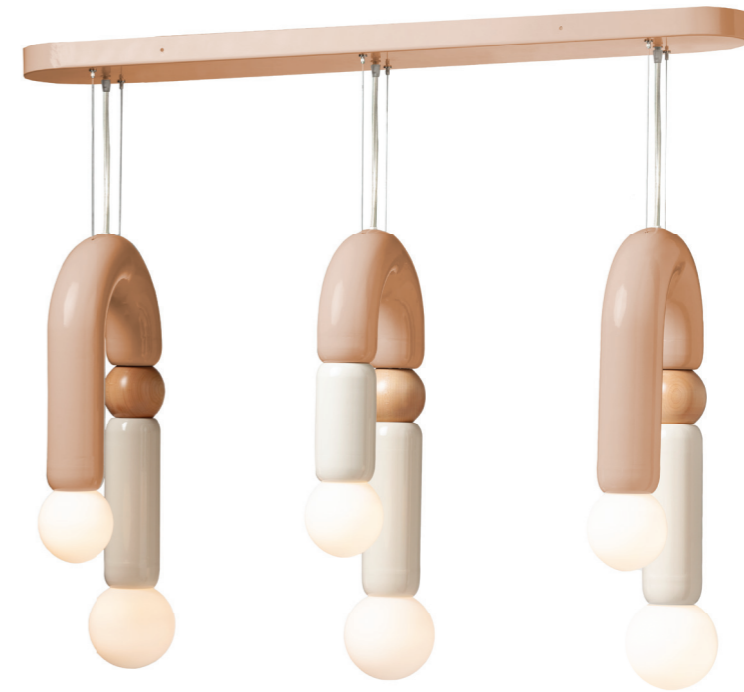

tubos: metal lacado
esfera: carvalho natural
globos: vidro
lâmpadas 1 x LED G9 máx.4W

2

3

suspension lamp

1

play II

H: 61 cm / 24"
W: 37cm / 15"
D: 14 cm / 6"

tubes: lacquered metal
sphere: natural oak
globes: glass
bulbs 2 x LED G9 max. 4W

tubos: metal lacado
esfera: carvalho natural
globos: vidro
lâmpadas 2 x LED G9 máx.4W

2

3

suspension lamp

1

play III

H: 70 cm / 28"
W: 112 cm / 44"
D: 37 cm / 15"

tubes: lacquered metal
sphere: natural oak
+globes: glass
bulbs 6 x LED G9 max. 4W

H: 71 cm / 28"
W: 96 cm / 38"
D: 71 cm / 28"

tubes: lacquered metal
sphere: natural oak
globes: glass
bulbs 6 x LED G9 max. 4W

tubos: metal lacado
esfera: carvalho natural
globos: vidro
lâmpadas 6 x LED G9 máx.4W

2

3

play V

H: 71 cm / 28"
W: 96 cm / 38"
D: 96 cm / 38"

tubes: lacquered metal
sphere: natural oak
globes: glass
bulbs 8 x LED G9 max. 4W

tubos: metal lacado
esfera: carvalho natural
globos: vidro
lâmpadas 8 x LED G9 máx.4W