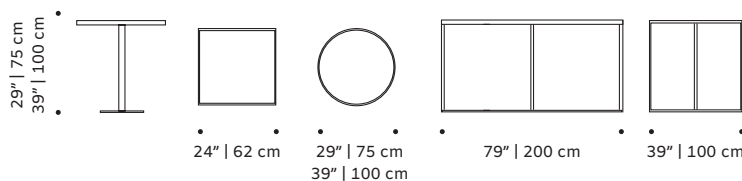

SUSTAINABILITY

All our packaging is ecofriendly. We prioritize paper materials and all the plastic we use is 100% recyclable or recycled.

CALDAS dinner table