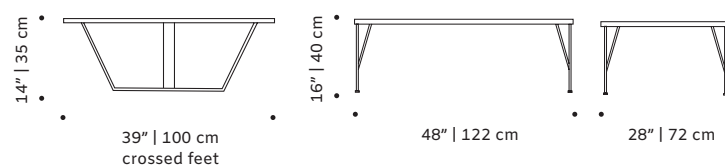

CALDAS center table