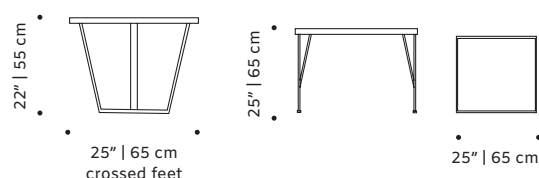

CALDAS side table