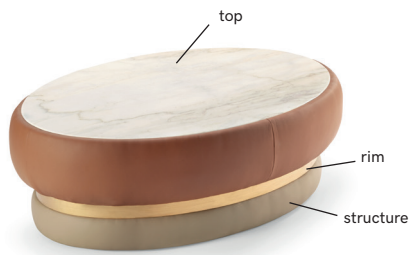

# CHLOÉ

by Mambo unlimited ideas

mambo—  
unlimited  
ideas

CHLOÉ  
center table

## TECHNICAL CHARACTERISTICS

**Top:** constructed in natural marble stone

**Base:** fabric or leather

**Rim:** constructed in metal

**Glides:** rubber glides

Handmade in Lisbon, Portugal

## AS PICTURED

**Chloé center table:** rust and monel sythetic leather structure, estremoze marble top, polished brass ring