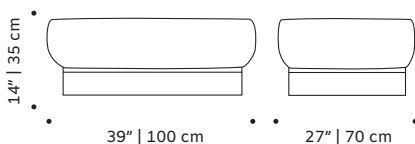

## PACKAGING

**Weight item:** 95 lb | 43 kg

**Weight packaging:** 121 lb | 55 kg

**Packaging type:** cardboard box and pallet

**Packaging dimensions with pallet:** 115x70x60 cm

**Number of parcels:** 1

CHLOÉ  
center table