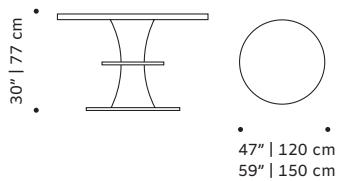

SUSTAINABILITY

All our packaging is ecofriendly. We prioritize paper materials and all the plastic we use is 100% recyclable or recycled.

CIRCULE
dinner table