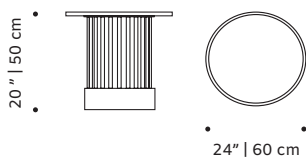

SUSTAINABILITY

All our packaging is ecofriendly. We prioritize paper materials and all the plastic we use is 100% recyclable or recycled. All the parts can be separated stored for recycling.

EILEEN
side table