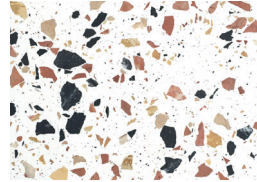

EILEEN
side table

FINISHINGS

Top

MARBLE

Carrara

Estremoz

Estremoz Rosa

Green Guatemala

Nero Marquina

Terrazzo White

Terrazzo Green

Terrazzo Sage

Terrazzo Africa

Terrazzo black & white

Travertine

Terrazzo Red

FINISHINGS

Top and base

PLYWOOD VENEER

Natural Oak

Natural Walnut

Iron Wood

Charcoal Oak

Dark Walnut

Sand Yellow

Jade

Sage

Olive

Wine

Black

Middle part

METAL