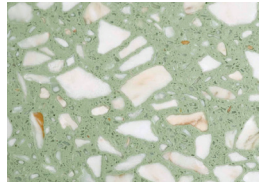

The middle part is handmade with brass, copper or nickel. Any small stain or roughness is a feature of the product, not a flaw. The table top is made with marble. As it is a natural product, variations in tone, colour, granularity and pattern may occur. Because of this, the sample may not exactly match a slab or finished product. Product sizes may vary up to 2 cm.

EILEEN
side table

FINISHINGS

Top

MARBLE

Carrara

Estremoz

Estremoz Rosa

Green Guatemala

Nero Marquina

Terrazzo White

Terrazzo Green

Terrazzo Sage

Terrazzo Africa

Terrazzo black & white

Travertine

Terrazzo Red

FINISHINGS

Top and base

PLYWOOD VENEER

Natural Oak

Natural Walnut

Iron Wood

Charcoal Oak

Dark Walnut