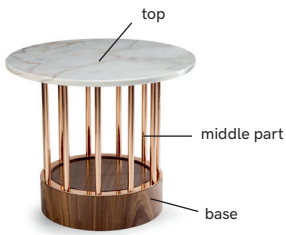

EILEEN

by Mambo unlimited ideas

mambo—
unlimited
ideas

EILEEN
side table

TECHNICAL CHARACTERISTICS

Structure: constructed in natural marble stone, plywood veneer or lacquered mdf

Middle part: constructed in metal

Base: constructed in veneer or lacquered mdf

Glides: felt base

Handmade in Lisbon, Portugal

AS PICTURED

Eileen side table: estremoza marble top, polished copper middle part, natural walnut base

OBSERVATIONS

The middle part is handmade with brass, copper or nickel. Any small stain or roughness is a feature of the product, not a flaw. The table top is made with marble. As it is a natural product, variations in tone, colour, granularity and pattern may occur. Because of this, the sample may not exactly match a slab or finished product. Product sizes may vary up to 2 cm.