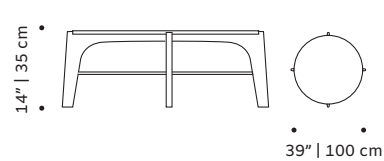

**Packaging type:** cardboard box and pallet

**Packaging dimensions with pallet:**

Flex dinner table:	Flex center table:	Flex side table:
75x75x90 cm	110x110x37 cm	65x65x75 cm

**Number of parcels:** 1

Product sizes may vary up to 2 cm.

FLEX dinner table

FLEX center table

FLEX side table