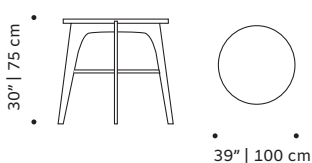

## PACKAGING

**Weight item:**

Flex dinner table:	Flex center table:	Flex side table:
140 lb   60 kg	59 lb   32 kg	26 lb   13 kg

**Weight packaging:**

Flex dinner table:	Flex center table:	Flex side table:
159 lb   72 kg	99 lb   45 kg	55 lb   25 kg

**Packaging type:** cardboard box and pallet

**Packaging dimensions with pallet:**

Flex dinner table:	Flex center table:	Flex side table:
75x75x90 cm	110x110x37 cm	65x65x75 cm

**Number of parcels:** 1

Product sizes may vary up to 2 cm.

FLEX dinner table

FLEX center table

FLEX side table