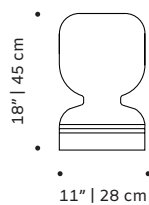

SUSTAINABILITY

All our packaging is ecofriendly. We prioritize paper materials and all the plastic we use is 100% recyclable or recycled.

FOLK
stool