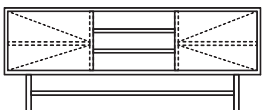

**Packaging dimensions with pallet:**

**Form sideboard:** 205x60x80 cm  
**Form tv bench:** 190x60x50 cm

**Number of parcels:** 1

FORM  
sideboard

FORM  
tv bench

FORM INTERIOR  
sideboard

FORM INTERIOR  
tv bench