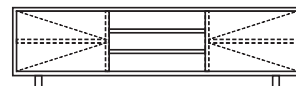

**Packaging dimensions with pallet:**

**Form sideboard:** 205x60x80 cm  
**Form tv bench:** 190x60x50 cm

**Number of parcels:** 1

FORM  
sideboard

FORM  
tv bench

FORM INTERIOR  
sideboard

FORM INTERIOR  
tv bench