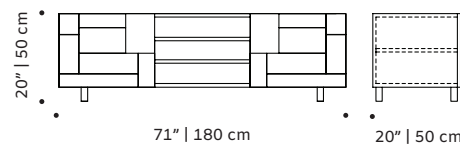

## PACKAGING

**Weight item:**

**Form sideboard:** 178 lb | 81 kg  
**Form tv bench:** 147 lb | 67 kg

**Weight packaging:**

**Form sideboard:** 205 lb | 93 kg  
**Form tv bench:** 174 lb | 79 kg

**Packaging type:** cardboard box and pallet

**Packaging dimensions with pallet:**

**Form sideboard:** 205x60x80 cm  
**Form tv bench:** 190x60x50 cm

**Number of parcels:** 1

FORM  
sideboard

FORM  
tv bench

FORM INTERIOR  
sideboard

FORM INTERIOR  
tv bench