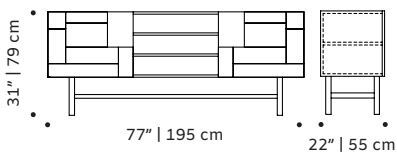

## PACKAGING

**Weight item:**

**Form sideboard:** 178 lb | 81 kg  
**Form tv bench:** 147 lb | 67 kg

**Weight packaging:**

**Form sideboard:** 205 lb | 93 kg  
**Form tv bench:** 174 lb | 79 kg

**Packaging type:** cardboard box and pallet

**Packaging dimensions with pallet:**

**Form sideboard:** 205x60x80 cm  
**Form tv bench:** 190x60x50 cm

**Number of parcels:** 1

FORM  
sideboard

FORM  
tv bench

FORM INTERIOR  
sideboard

FORM INTERIOR  
tv bench