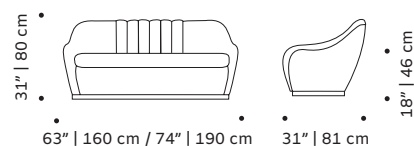

GIA

by Mambo unlimited ideas

**mambo—
unlimited
ideas**

TECHNICAL CHARACTERISTICS

Frame: constructed in solid wood with 90 mm elastic webbing

Fixed cover

Structure foam: 100% PU HR 40 kg

Seat foam: 100% PU HR 35 kg

Fire retardent foam is available upon request

Base: beech wood or metal

Firmness: soft ○ ○ ● ○ ○ firm

Glides: rubber glides with felt

Handmade in Portugal

AS PICTURED

Gia armchair: paris antracite, smooth shell piping, polished brass base

Gia settee: paris brick, white piping, polished brass base

Gia round couch: olavi 10, paris salmon piping, polished brass base

CLIENT'S OWN MATERIAL CONSUMPTION

Gia armchair:	Gia settee:	Gia round couch:
interior: 3 m	interior: 4,5m (160)/5,5 m (190)	all: 10 m (200) /11,5m(240)
exterior: 2,5 m	exterior: 3,5 m (160)/4,5 m (190)	leather: 16 sqm (200) /17m (240)
all: 5,5 m	all: 7 m (160)/9,5 m (190)	
leather: 9,5 sqm	leather: 11 sqm (160)/15 sqm (190)	

PRODUCT OPTIONS

Upholstery: available in all Mambo's fabrics and Seta leather

Base: available in beech 056-0, beech 056-1, beech 056-2, beech 056-5, natural oak, oak smoke and oak antracite solid woods, or white, ivory or black lacquered woods, or polished or satin brass, nickel or copper

Product sizes may vary up to 2 cm.

PACKAGING

Weight item:

Gia armchair:	Gia settee:	Gia round couch:
48 lb | 22 kg	79 lb | 36 kg	132 lb | 60 kg
	112 lb | 51 kg	154 lb | 70 kg

Weight packaging:

Gia armchair:	Gia settee:	Gia round couch:
99 lb | 45 kg	106 lb | 48 kg	159 lb | 72 kg
	138lb | 63 kg	lb | 82 kg

Packaging type: cardboard box and pallet

Packaging dimensions with pallet:

Gia armchair:	Gia settee:	Gia round couch:
83x88x95 cm	2x 83x95x88 cm	205x82x107 cm

Number of parcels: 1

SUSTAINABILITY