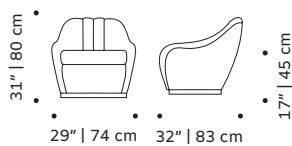

SUSTAINABILITY

All our packaging is ecofriendly. We prioritize paper materials and all the plastic we use is 100% recyclable or recycled. We use environmentally friendly high resilience foam certified by Oeko-tex.

GIA
armchair