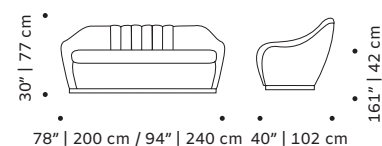

GIA ROUND
couch