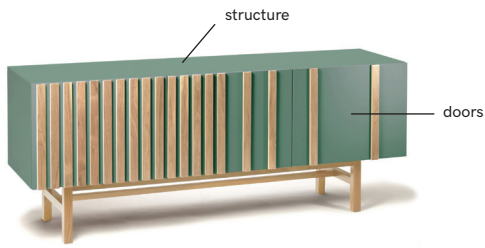

# GO

by Mambo unlimited ideas

mambo—  
unlimited  
ideas

GO  
sideboard

GO  
bar cabinet

## TECHNICAL CHARACTERISTICS

**Structure:** constructed in plywood veneer or lacquered mdf

**Feet:** constructed in plywood veneer

**Glides:** felt glides

Handmade in Lisbon, Portugal

## AS PICTURED

**Go sideboard:** forest lacquered MDF structure, natural oak doors and feet

**Go bar cabinet:** natural walnut structure, ivory lacquered MDF doors

## PRODUCT OPTIONS

**Stripes and structure:** plywood veneer or lacquered mdf

**Feet:** plywood veneer

Product sizes may vary up to 2 cm.