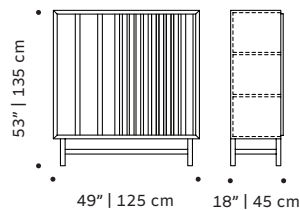

## PACKAGING

**Weight item:**

|                      |                        |
|----------------------|------------------------|
| <b>Go sideboard:</b> | <b>Go bar cabinet:</b> |
| 158 lb   72 kg       | 187 lb   85 kg         |

**Weight packaging:**

|                      |                        |
|----------------------|------------------------|
| <b>Go sideboard:</b> | <b>Go bar cabinet:</b> |
| 185 lb   84 kg       | 214 lb   97 kg         |

**Packaging type:** cardboard box and pallet

**Packaging dimensions with pallet:**

|                      |                        |
|----------------------|------------------------|
| <b>Go sideboard:</b> | <b>Go bar cabinet:</b> |
| 205x60x80 cm         | 130x50x145 cm          |

**Number of parcels:** 1

GO  
sideboard

GO  
bar cabinet

GO INTERIOR  
sideboard

GO INTERIOR  
bar cabinet