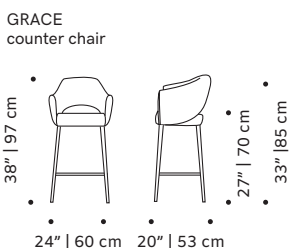

structure: 10 m (200)/11,5m (240)

piping: 1 m (200 and 240)

leather: 16sqm (200)/18 sqm (240)

Grace bar chair:

all: 2 m

Grace armchair:

structure: 6m

piping: 0,5 m

Grace armchair:

97 lb | 44 kg

Grace couch:

181 lb | 82 kg

202 lb | 92 kg

Grace bar chair:

55 lb | 25 kg

Packaging type: cardboard box and pallet

Packaging dimensions with pallet:

Grace chair:

60x70x115 cm

Grace armchair:

83x88x95 cm

Grace couch:

205x95x84 cm/

245x95x84 cm

Grace bar chair:

60x70x115 cm

Number of parcels: 1

SUSTAINABILITY

All our packaging is ecofriendly. We prioritize paper materials and all the plastic we use is 100% recyclable or recycled. We use environmentally friendly high resilience foam certified by Oeko-tex.