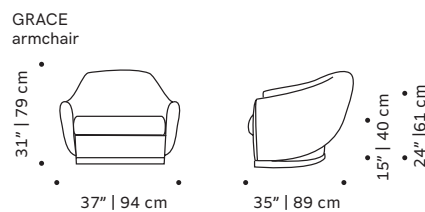

structure: 10 m (200)/11,5m (240)

piping: 1 m (200 and 240)

leather: 16sqm (200)/18 sqm (240)

Grace bar chair:

all: 2 m

Grace armchair:

structure: 6m

piping: 0,5 m

Grace armchair:

97 lb | 44 kg

Grace couch:

181 lb | 82 kg

202 lb | 92 kg

Grace bar chair:

55 lb | 25 kg

Packaging type: cardboard box and pallet

Packaging dimensions with pallet:

Grace chair:

60x70x115 cm

Grace armchair:

83x88x95 cm

Grace couch:

205x95x84 cm/

245x95x84 cm

Grace bar chair:

60x70x115 cm

Number of parcels: 1

SUSTAINABILITY

All our packaging is ecofriendly. We prioritize paper materials and all the plastic we use is 100% recyclable or recycled. We use environmentally friendly high resilience foam certified by Oeko-tex.