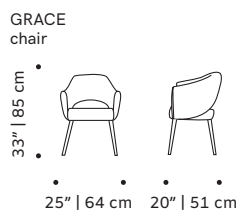

structure: 10 m (200)/11,5m (240)

piping: 1 m (200 and 240)

leather: 16sqm (200)/18 sqm (240)

Grace bar chair:

all: 2 m

Grace armchair:

structure: 6m

piping: 0,5 m

Grace armchair:

97 lb | 44 kg

Grace couch:

181 lb | 82 kg

202 lb | 92 kg

Grace bar chair:

55 lb | 25 kg

Packaging type: cardboard box and pallet

Packaging dimensions with pallet:

Grace chair:

60x70x115 cm

Grace armchair:

83x88x95 cm

Grace couch:

205x95x84 cm/

245x95x84 cm

Grace bar chair:

60x70x115 cm

Number of parcels: 1

SUSTAINABILITY

All our packaging is ecofriendly. We prioritize paper materials and all the plastic we use is 100% recyclable or recycled. We use environmentally friendly high resilience foam certified by Oeko-tex.