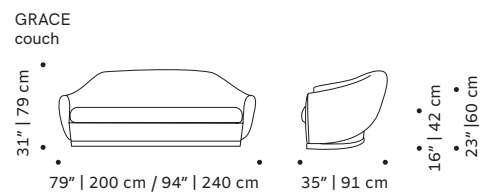

structure: 10 m (200)/11,5m (240)

piping: 1 m (200 and 240)

leather: 16sqm (200)/18 sqm (240)

Grace bar chair:

all: 2 m

Grace armchair:

structure: 6m

piping: 0,5 m

Grace armchair:

97 lb | 44 kg

Grace couch:

181 lb | 82 kg

202 lb | 92 kg

Grace bar chair:

55 lb | 25 kg

Packaging type: cardboard box and pallet

Packaging dimensions with pallet:

Grace chair:

60x70x115 cm

Grace armchair:

83x88x95 cm

Grace couch:

205x95x84 cm/

245x95x84 cm

Grace bar chair:

60x70x115 cm

Number of parcels: 1

SUSTAINABILITY

All our packaging is ecofriendly. We prioritize paper materials and all the plastic we use is 100% recyclable or recycled. We use environmentally friendly high resilience foam certified by Oeko-tex.