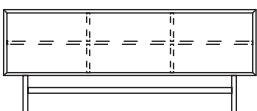

JAZZ INTERIOR
sideboard