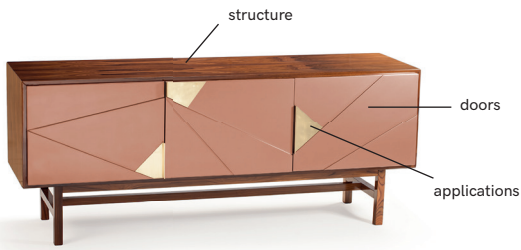

# JAZZ

by Mambo unlimited ideas

mambo—  
unlimited  
ideas

JAZZ  
sideboard

JAZZ  
bar cabinet

## TECHNICAL CHARACTERISTICS

**Structure:** constructed in plywood veneer or lacquered mdf

**Doors:** constructed in lacquered MDF

**Glides:** felt glides

Handmade in Lisbon, Portugal

## AS PICTURED

**Jazz sideboard:** iron wood, powder lacquered mdf and brass applications

**Jazz bar cabinet:** nude lacquered mdf doors, natural walnut structure and brass handles