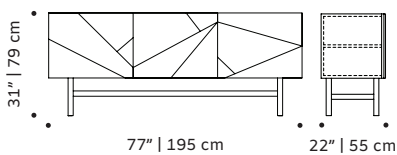

SUSTAINABILITY

All our packaging is ecofriendly. We prioritize paper materials and all the plastic we use is 100% recyclable or recycled.

JAZZ
sideboard