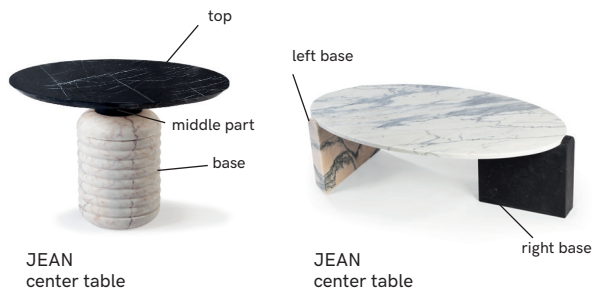

# JEAN

by Mambo unlimited ideas

mambo—  
unlimited  
ideas

JEAN  
center table

JEAN  
center table

JEAN 52  
side table

JEAN 38  
side table

JEAN  
console

## AS PICTURED

**Jean dinner table:** nero marquina marble top and middle part, estremoza marble base

**Jean center table:** estremoza mate marble top, estremoza pink mate and nero marquina marble mate marble feet