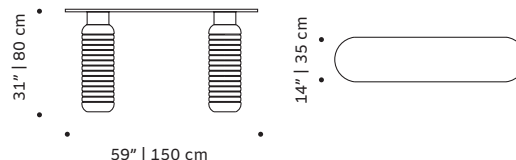

Product sizes may vary up to 2 cm.

JEAN  
dinner table

JEAN 52  
side table

JEAN 38  
side table

JEAN  
center table

JEAN  
console