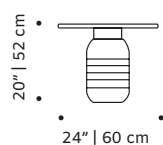

154 lb | 70 kg

461 lb | 209 kg

**Weight packaging:**

**Jean dinner table:**  
578 lb | 262 kg  
1019 lb | 462 kg

**Jean center table:**  
280 lb | 127 kg

**Jean 52 side table:**  
227 lb | 103 kg

**Jean 38 side table:**

**Jean console:**

181 lb | 82 kg

487 lb | 221 kg

**Packaging type:** cardboard box and pallet

**Packaging dimensions with pallet:**

**Jean dinner table:**  
155x455x90 cm

**Jean center table:**  
130x85x45 cm

**Jean 52 side table:**  
65x65x75 cm

**Jean 38 side table:**

**Jean console:**

65x65x75 cm

160x40x90 cm

**Number of parcels:** 1

Product sizes may vary up to 2 cm.

JEAN  
dinner table

JEAN 52  
side table

JEAN 38  
side table

JEAN  
center table

JEAN  
console