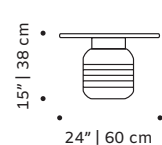

Product sizes may vary up to 2 cm.

JEAN  
dinner table

JEAN 52  
side table

JEAN 38  
side table

JEAN  
center table

JEAN  
console