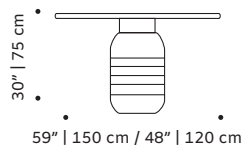

OBSERVATIONS

The collection is made with marble. As it is a natural product, variations in tone, colour, granularity and pattern may occur. Because of this, the sample may not exactly match a slab or finished product.

One of the key characteristics of natural travertine is the holes and pits gracing the surface and inside of the stone. These random holes present in natural travertine are considered normal characteristics of this stone and therefore not defects.

Product sizes may vary up to 2 cm.

JEAN
dinner table