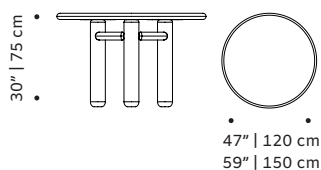

SUSTAINABILITY

All our packaging is ecofriendly. We prioritize paper materials and all the plastic we use is 100% recyclable or recycled. All the parts can be separated stored for recycling.

KAI
dinner table