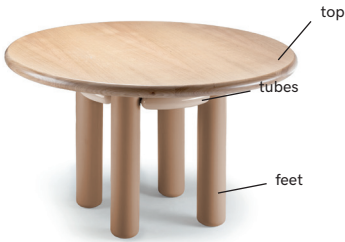

# KAI

by Mambo unlimited ideas

mambo—  
unlimited  
ideas

KAI  
dinner table

KAI RECTANGLE  
dinner table

## TECHNICAL CHARACTERISTICS

**Top:** constructed in solid natural oak, natural walnut, estremoza white or travertine marble

**Feet:** lacquered or solid wood

**Tubes:** lacquered metal

**Glides:** rubber glides with felt

## AS PICTURED

**kai dinner table:** natural oak base, powder lacquered wood feet, salmon lacquered metal tubes

**kai rectangle dinner table:** natural oak base, taupe lacquered wood feet, ivory lacquered metal tubes