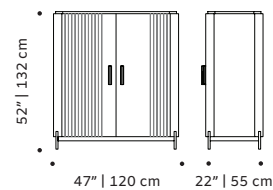

MALCOLM bar cabinet