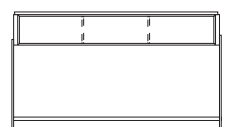

200x55x55 cm

Malcolm bar cabinet:

130x50x145 cm

Malcolm console:

160x40x90 cm

Number of parcels: 1

MALCOLM sideboard

MALCOLM tv bench

MALCOLM bar cabinet

MALCOLM console

MALCOLM INTERIOR sideboard

MALCOLM INTERIOR tv bench

MALCOLM INTERIOR bar cabinet

MALCOLM INTERIOR console

FINISHINGS

Structure