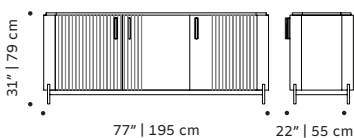

423 lb | 192 kg

Malcolm console:

196 lb | 89 kg

Packaging type: cardboard box and pallet

Packaging dimensions with pallet:

Malcolm sideboard:

205x65x80 cm

Malcolm tv bench:

200x55x55 cm

Malcolm bar cabinet:

130x50x145 cm

Malcolm console:

160x40x90 cm

Number of parcels: 1

MALCOLM sideboard

MALCOLM tv bench