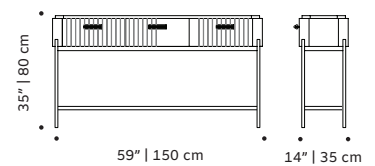

MALCOLM console