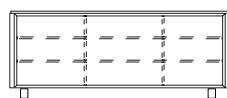

200x55x55 cm

Malcolm bar cabinet:

130x50x145 cm

Malcolm console:

160x40x90 cm

Number of parcels: 1

MALCOLM sideboard

MALCOLM tv bench

MALCOLM bar cabinet

MALCOLM console

MALCOLM INTERIOR sideboard

MALCOLM INTERIOR tv bench

MALCOLM INTERIOR bar cabinet

MALCOLM INTERIOR console

FINISHINGS

Structure