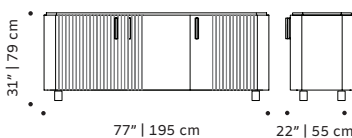

423 lb | 192 kg

Malcolm console:

196 lb | 89 kg

Packaging type: cardboard box and pallet

Packaging dimensions with pallet:

Malcolm sideboard:

205x65x80 cm

Malcolm tv bench:

200x55x55 cm

Malcolm bar cabinet:

130x50x145 cm

Malcolm console:

160x40x90 cm

Number of parcels: 1

MALCOLM sideboard

MALCOLM tv bench