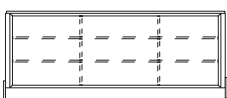

423 lb | 192 kg

Malcolm console:

196 lb | 89 kg

Packaging type: cardboard box and pallet

Packaging dimensions with pallet:

Malcolm sideboard:

205x65x80 cm

Malcolm tv bench:

200x55x55 cm

Malcolm bar cabinet:

130x50x145 cm

Malcolm console:

160x40x90 cm

Number of parcels: 1

MALCOLM sideboard

MALCOLM tv bench

MALCOLM bar cabinet

MALCOLM console

MALCOLM INTERIOR sideboard

MALCOLM INTERIOR tv bench

MALCOLM INTERIOR bar cabinet

MALCOLM INTERIOR console

FINISHINGS

Structure