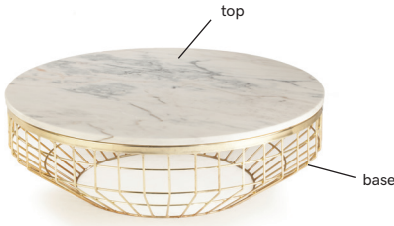

NEW AIR

by Mambo unlimited ideas

mambo—
unlimited
ideas

NEW AIR
center table

NEW AIR
side table

TECHNICAL CHARACTERISTICS

Top: constructed in natural marble stone, plywood veneer or MDF

Base: plated or lacquered metal

Handmade in Lisbon, Portugal

AS PICTURED

New Air center table: estremoza marble top, polished brass base

New Air side table: Estremoza marble top, polished copper base

PRODUCT OPTIONS

Top: marble - estremoza white, estremoza pink, carrara, verde guatemala, nero marquina, plywood veneer or lacquered mdf

Base: plated brass, copper or nickel or lacquered metal

PRODUCT OPTIONS

Marble table top: as it is a natural product, variations in tone, colour, granularity and pattern may occur. Because of this, the sample may not exactly match a slab or finished product.

Base: it's handmade with plated brass, copper or nickel. Any small stain or roughness is a feature of the product, not a flaw.

As this is a handmade product, there could be a small gap between the top and the base.