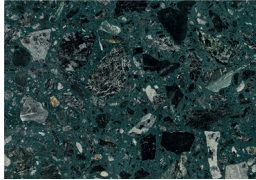

NEW AIR
side table

FINISHINGS

Top

MARBLE

Carrara

Estremoz

Estremoz Rosa

Green Guatemala

Nero Marquina

Terrazzo White

Terrazzo Green

Terrazzo Sage

Terrazzo Africa

Terrazzo black & white

Travertine

Terrazzo Red

FINISHINGS

Top

PLYWOOD VENEER

Natural Oak

Natural Walnut

Iron Wood

Charcoal Oak

Dark Walnut