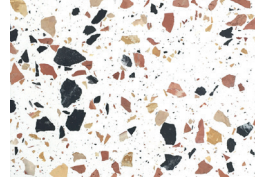

Nero Marquina

Terrazzo White

Terrazzo Green

Terrazzo Sage

Terrazzo Africa

Terrazzo black & white

Travertine

Terrazzo Red

FINISHINGS

Top

PLYWOOD VENEER

Natural Oak

Natural Walnut

Iron Wood

Charcoal Oak

Dark Walnut