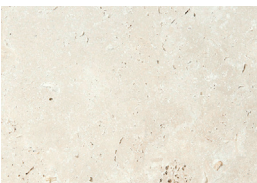

Nero Marquina

Terrazzo White

Terrazzo Green

Terrazzo Sage

Terrazzo Africa

Terrazzo black & white

Travertine

Terrazzo Red

FINISHINGS

Top

PLYWOOD VENEER

Natural Oak

Natural Walnut

Iron Wood

Charcoal Oak

Dark Walnut