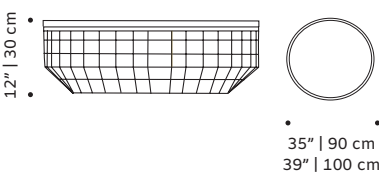

SUSTAINABILITY

All our packaging is ecofriendly. We prioritize paper materials and all the plastic we use is 100% recyclable or recycled. All the parts can be separated stored for recycling.

NEW AIR
center table