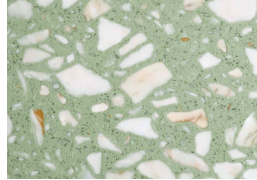

NEW AIR
side table

FINISHINGS

Top

MARBLE

Carrara

Estremoz

Estremoz Rosa

Green Guatemala

Nero Marquina

Terrazzo White

Terrazzo Green

Terrazzo Sage

Terrazzo Africa

Terrazzo black & white

Travertine

Terrazzo Red

FINISHINGS

Top

PLYWOOD VENEER

Natural Oak

Natural Walnut

Iron Wood

Charcoal Oak

Dark Walnut