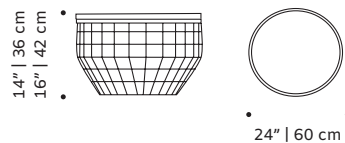

NEW AIR
side table