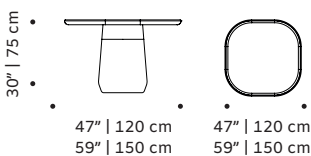

SUSTAINABILITY

All our packaging is ecofriendly. We prioritize paper materials and all the plastic we use is 100% recyclable or recycled. We use Portuguese marble, produced in Portugal.

POPPY
dinner table