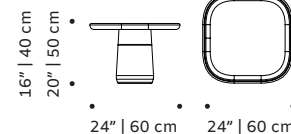

POPPY
side table