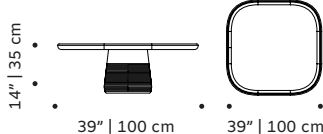

POPPY
center table