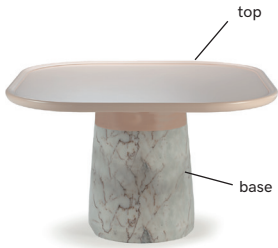

POPPY

by Mambo unlimited ideas

mambo—
unlimited
ideas

POPPY
dinner table

POPPY
center table

POPPY
side table

POPPY
console

TECHNICAL CHARACTERISTICS

Top: natural marble stone, solid wood or MDF

Base: natural marble stone

Glides: felt base

Handmade in Lisbon, Portugal

AS PICTURED

Poppy dinner table: nude lacquered matte top, estremo base

Poppy center table: nude lacquered matte top, estremo base

Poppy side table: all in travertine marble

Poppy console: all in travertine marble

PRODUCT OPTIONS

Top: available in all Mambo's lacquered MDF finishes, estremo white or travertine marble and natural oak or natural walnut