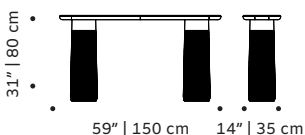

Product sizes may vary up to 2 cm.

PACKAGING

Weight item:

Poppy dinner table: **Poppy center table:**

551 lb | 250 kg
992 lb | 450 kg

331 lb | 150 kg

Poppy side table:

176 lb | 80 kg

110x110x37 cm

Poppy side table:

65x65x55 cm

Poppy console:

160x40x90 cm

Number of parcels: 1

SUSTAINABILITY

All our packaging is ecofriendly. We prioritize paper materials and all the plastic we use is 100% recyclable or recycled. We use Portuguese marble, produced in Portugal.

POPPY
dinner table

POPPY
center table

POPPY
side table

POPPY
console

FINISHINGS

Top

MARBLE

Estremoz