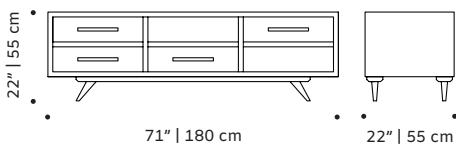

165 lb | 75 kg

Space bedside table:

37 lb | 17 kg

Weight packaging:

Space tv bench:

227 lb | 87 kg

Space bedside table:

64 lb | 29 kg

Packaging type: cardboard box and pallet

Packaging dimensions with pallet:

Space tv bench:

185x60x60 cm

Space bedside table:

65x65x65 cm

Number of parcels: 1

SPACE
tv bench