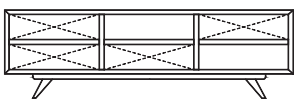

SPACE INTERIOR
tv bench