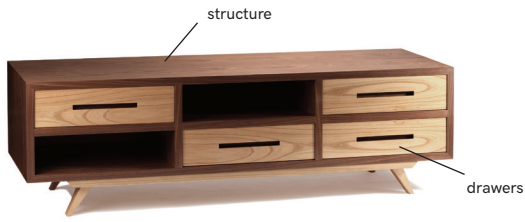

SPACE

by Mambo unlimited ideas

mambo—
unlimited
ideas

SPACE
tv bench

SPACE
bedside table

TECHNICAL CHARACTERISTICS

Structure: constructed in solid wood with 90 mm elastic webbing

Glides: felt glides

Handmade in Lisbon, Portugal

AS PICTURED

Space tv bench: natural walnut structure, natural oak drawers

Space bedside table: natural walnut structure, natural oak drawers

PRODUCT OPTIONS

Structure: available in all Mambo's plywood veneers and lacquered MDF