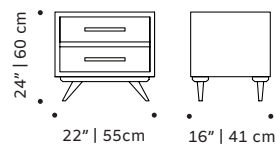

SPACE
bedside table