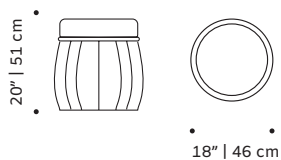

## PRODUCT OPTIONS

**Upholstery:** available in all Mambo's fabrics and Seta leather

Product sizes may vary up to 2 cm.

## PACKAGING

**Weight item:** 22 lb | 10 kg

**Weight packaging:** 49 lb | 22 kg

**Packaging type:** cardboard box and pallet

**Packaging dimensions with pallet:** 65x65x75 cm

**Number of parcels:** 1

STELLA  
stool