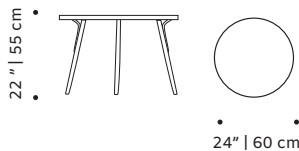

62 lb | 28 kg

Way side table:

46 lb | 21 kg

Packaging type: cardboard box and pallet

Packaging dimensions with pallet:

Way center table:

110x110x37 cm

Way side table:

65x65x75 cm

Number of parcels: 1

Product sizes may vary up to 2 cm.

WAY
center table

WAY
side table

FINISHINGS

Top

PLYWOOD VENEER