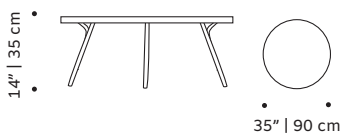

PACKAGING

Weight item:

Way center table:

35 lb | 16 kg

Way side table:

19 lb | 9 kg

Weight packaging:

Way center table:

62 lb | 28 kg

Way side table:

46 lb | 21 kg

Packaging type: cardboard box and pallet

Packaging dimensions with pallet:

Way center table:

110x110x37 cm

Way side table:

65x65x75 cm

Number of parcels: 1

Product sizes may vary up to 2 cm.

WAY
center table

WAY
side table

FINISHINGS

Top

PLYWOOD VENEER