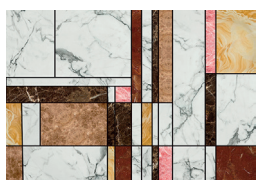

### PRINTED GLASS

Desert

Praline

Leaf

Tabacco

sage

mauve

safron