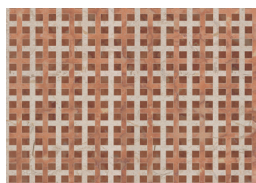

FINISHINGS

Top

PRINTED GLASS

Praline

Top

MARBLE

Top

PLYWOOD VENEER