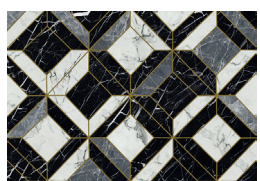

monochrome I