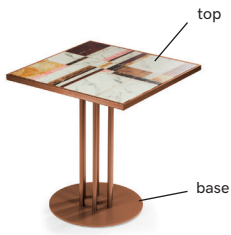

PRAGA
dinner table

PRAGA

by Mambo unlimited ideas

mambo—
unlimited
ideas

roma base