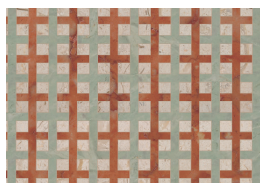

### PRINTED GLASS

Desert

Praline

Leaf

Tabacco

sage

mauve

safron