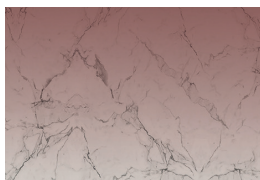

### PRINTED GLASS

Desert

Praline

Leaf

Tabacco

sage

mauve

safron