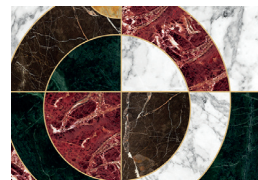

FINISHINGS

Top

PRINTED GLASS

wine

Top

MARBLE

Top

PLYWOOD VENEER