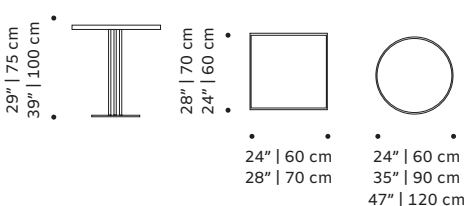

## PACKAGING

**Weight item:** 90 lb | 41 kg

**Weight packaging:** 117 lb | 53 kg

**Packaging type:** cardboard box and pallet

**Packaging dimensions with pallet:** 65x65x75 cm / 75x75x90 cm / 93x93x78 cm

**Number of parcels:** 1

As this is a handmade product, there could be a small gap between the top and the base.

Bespoke sizes are available under consult.

Product sizes may vary up to 2 cm.

PRAGA  
dinner table