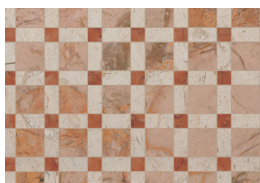

FINISHINGS

Top

PRINTED GLASS

Desert