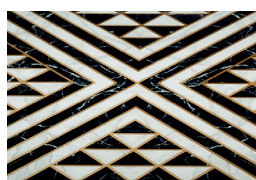

FINISHINGS

Top

PRINTED GLASS

noir

Top

MARBLE

Top

PLYWOOD VENEER