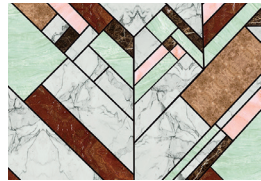

### PRINTED GLASS

Desert

Praline

Leaf

Tabacco

sage

mauve

safron