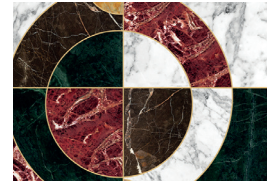

FINISHINGS

Top

PRINTED GLASS

wine

Base

METAL