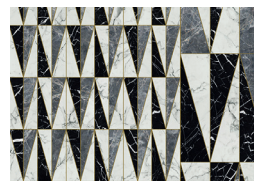

coral

noir

wine

monochrome I

monochrome II