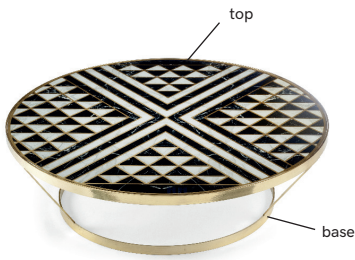

# YORK

by Mambo unlimited ideas

mambo—  
unlimited  
ideas

YORK  
center table

## AS PICTURED

**York center table:** noir printed glass top, polished brass base

## PRODUCT OPTIONS

**Top:** printed glass in noir, cobalt or coral

**Base:** polished/satin brass or lacquered metal

## OBSERVATIONS

Base: it's handmade with plated brass, copper or nickel. Any small stain or roughness is a feature of the product, not a flaw. As this is a handmade product, there could be a small gap between the top and the brass. Product sizes may vary up to 2 cm.