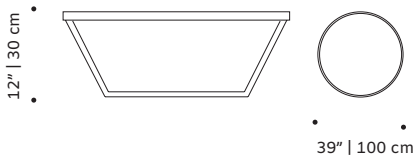

OBSERVATIONS

Base: it's handmade with plated brass, copper or nickel. Any small stain or roughness is a feature of the product, not a flaw. As this is a handmade product, there could be a small gap between the top and the brass. Product sizes may vary up to 2 cm.

YORK
center table