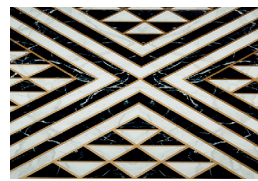

FINISHINGS

Top

PRINTED GLASS

noir

Base

METAL