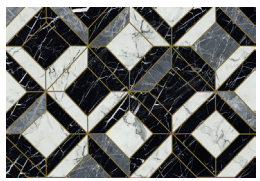

monochrome I