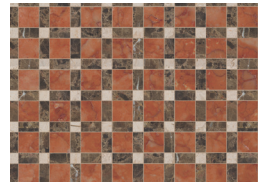

### PRINTED GLASS

Desert

Praline

Leaf

Tabacco

sage

mauve

safron