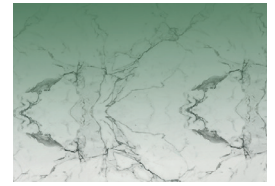

### PRINTED GLASS

Desert

Praline

Leaf

Tabacco

sage

mauve

safron