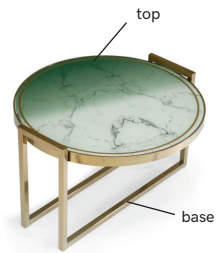

NORMAN

by Mambo unlimited ideas

mambo—
unlimited
ideas

NORMAN
side table