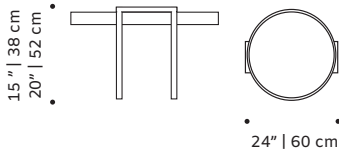

OBSERVATIONS

Base: it's handmade with plated brass, copper or nickel. Any small stain or roughness is a feature of the product, not a flaw. As this is a handmade product, there could be a small gap between the top and the brass. Product sizes may vary up to 2 cm.

NORMAN
side table