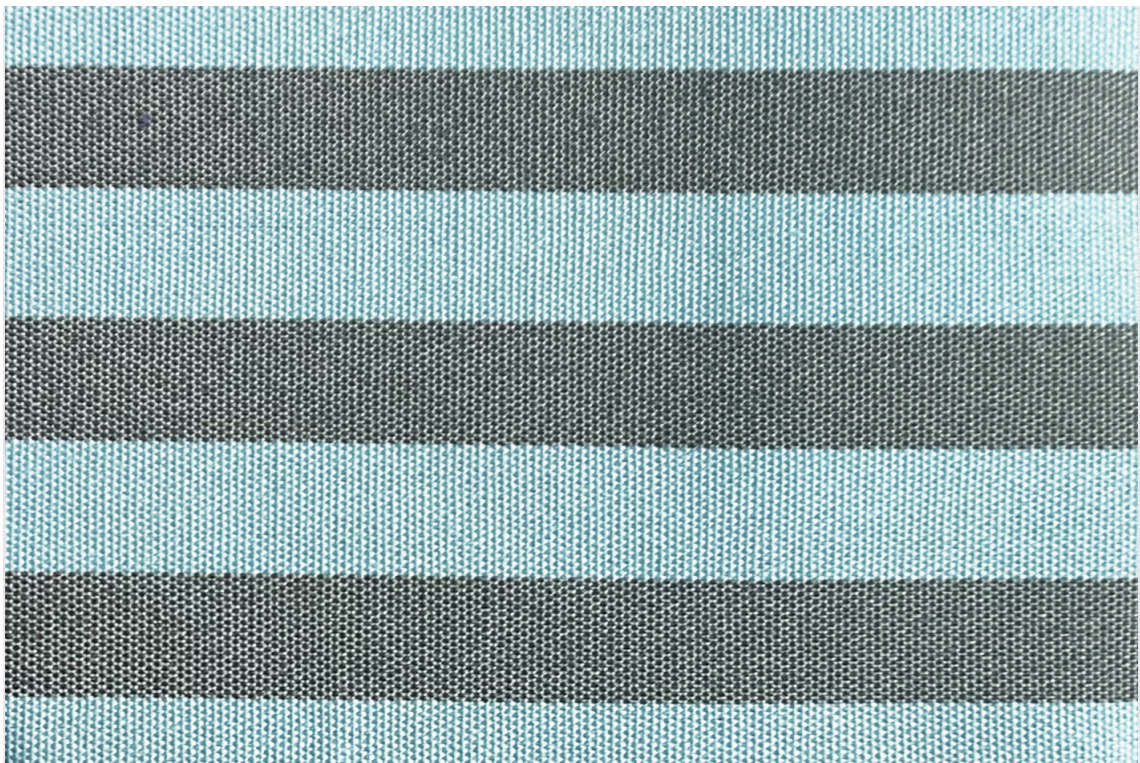

**mambo—
unlimited
ideas**

Product: RAJA

Composition: 100% acrylic

Width (cm): 160

Vertical Repeat: cms

Weight (g/m2): 220

Horizontal Repeat: cms

Cleaning:

Usage:

Available Treatments: Contract Upholstery Backcoat
Domestic Upholstery Backcoat