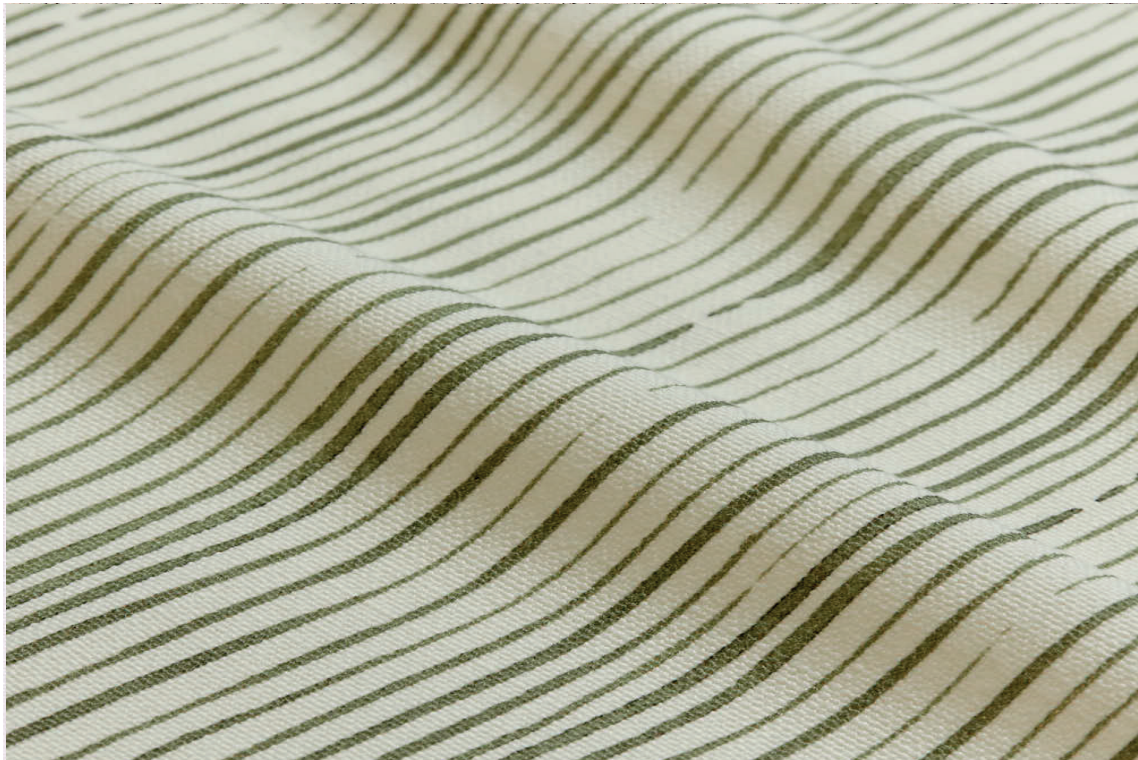

**mambo—
unlimited
ideas**

Product: STELO

Martindale: 50.000

Weight (g/m2): 630

Composition: 100% solution-dyed acrylic

Width (cm): 140

Vertical Repeat: 68,5cm

Horizontal Repeat: 34,25cm

Cleaning:

<https://mariaflora.com/care-and-maintenance/complete-instruction-guide/>

Available Treatments: Contract Upholstery Backcoat
Domestic Upholstery Backcoat