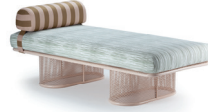

RIVIERA outdoor collection

by Mambo unlimited ideas

mambo—
unlimited
ideas

RIVIERA
chair

RIVIERA
bar chair

RIVIERA
armchair

RIVIERA
bench

RIVIERA
daybed

RIVIERA
pouf

RIVIERA
modular couch 1 seat

RIVIERA
modular couch 2 seat

RIVIERA
modular couch 3 seat

RIVIERA
center table

RIVIERA
side table

RIVIERA
dinner table

RIVIERA
rectangle center table

RIVIERA
small vase
RIVIERA
big vase

TECHNICAL CHARACTERISTICS

Outdoor:

base - outdoor lacquered metal or stainless steel

back and seat foam - quick dry foam

table top - travertino, white extremoz or all our terrazo marbles (terrazo green is only for indoor)