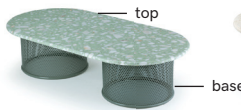

RIVIERA
pouf

RIVIERA
modular couch 1 seat

RIVIERA
modular couch 2 seat

RIVIERA
modular couch 3 seat

RIVIERA
center table

RIVIERA
side table

RIVIERA
dinner table

RIVIERA
rectangle center table

RIVIERA
small vase
RIVIERA
big vase

TECHNICAL CHARACTERISTICS

Outdoor:

base - outdoor lacquered metal or stainless steel

back and seat foam - quick dry foam

table top - travertino, white extremoz or all our terrazo marbles (terrazo green is only for indoor)