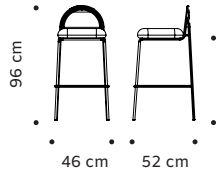

20 kg 37 kg 57 kg 67 kg 57 kg

Riviera side table: Riviera dinner table: Riviera rectangle center table: Riviera small vase: Riviera big vase:

27 kg 112/132 kg 57 kg 16 kg 18 kg

Packaging type: cardboard box and pallet

Packaging dimensions with pallet:

Riviera chair: Riviera bar chair: Riviera armchair: Riviera bench: Riviera daybed:

54x62x85 cm 50x55x80 cm 74x92x76 cm 165x75x45 cm 185x75x45 cm

Riviera pouf: Riviera modular couch 1 seat: Riviera modular couch 2 seat: Riviera modular couch 3 seat: Riviera center table:

92x92x45 cm 95x95x85 cm 185x95x85 cm 245x95x85 cm 125x65x35 cm

Riviera side table: Riviera dinner table: Riviera rectangle center table: Riviera small vase: Riviera big vase:

65x65x45 cm 125x125x80 cm 155x155x80 cm 95x50x35 cm 44x44x40 cm 44x44x52 cm

Number of parcels: 1

DIMENSIONS

RIVIERA chair

RIVIERA bar chair

RIVIERA armchair

RIVIERA bench

RIVIERA daybed

RIVIERA pouf