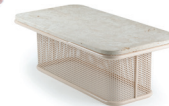

RIVIERA outdoor collection

by Mambo unlimited ideas

mambo—
unlimited
ideas

RIVIERA
chair

RIVIERA
bar chair

RIVIERA
armchair

RIVIERA
bench

RIVIERA
daybed

RIVIERA
pouf

RIVIERA
modular couch 1 seat

RIVIERA
modular couch 2 seat

RIVIERA
modular couch 3 seat

RIVIERA
center table

RIVIERA
side table

RIVIERA
dinner table

RIVIERA
rectangle center table

RIVIERA
small vase
RIVIERA
big vase

TECHNICAL CHARACTERISTICS

Outdoor:

base - outdoor lacquered metal or stainless steel

back and seat foam - quick dry foam

table top - travertino, white extremoz or all our terrazo marbles (terrazo green is only for indoor)