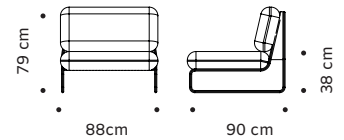

RIVIERA modular couch 1 seat