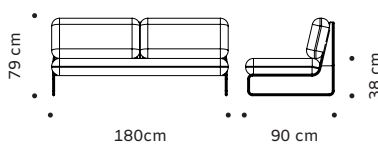

RIVIERA modular couch 2 seat