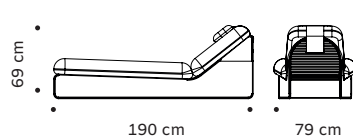

Packaging dimensions with pallet:

Riviera chair: Riviera bar chair: Riviera armchair: Riviera bench: Riviera daybed:

54x62x85 cm 50x55x80 cm 74x92x76 cm 165x75x45 cm 185x75x45 cm

Riviera pouf: Riviera modular couch 1 seat: Riviera modular couch 2 seat: Riviera modular couch 3 seat: Riviera center table:

92x92x45 cm 95x95x85 cm 185x95x85 cm 245x95x85 cm 125x65x35 cm

Riviera side table: Riviera dinner table: Riviera rectangle center table: Riviera small vase: Riviera big vase:

65x65x45 cm 125x125x80 cm 155x155x80 cm 95x50x35 cm 44x44x40 cm 44x44x52 cm

Number of parcels: 1

DIMENSIONS

RIVIERA chair

RIVIERA bar chair

RIVIERA armchair

RIVIERA bench

RIVIERA daybed

RIVIERA pouf