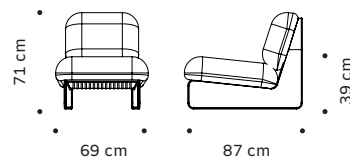

Packaging dimensions with pallet:

Riviera chair: Riviera bar chair: Riviera armchair: Riviera bench: Riviera daybed:

54x62x85 cm 50x55x80 cm 74x92x76 cm 165x75x45 cm 185x75x45 cm

Riviera pouf: Riviera modular couch 1 seat: Riviera modular couch 2 seat: Riviera modular couch 3 seat: Riviera center table:

92x92x45 cm 95x95x85 cm 185x95x85 cm 245x95x85 cm 125x65x35 cm

Riviera side table: Riviera dinner table: Riviera rectangle center table: Riviera small vase: Riviera big vase:

65x65x45 cm 125x125x80 cm 155x155x80 cm 95x50x35 cm 44x44x40 cm 44x44x52 cm

Number of parcels: 1

DIMENSIONS

RIVIERA chair

RIVIERA bar chair

RIVIERA armchair

RIVIERA bench

RIVIERA daybed

RIVIERA pouf