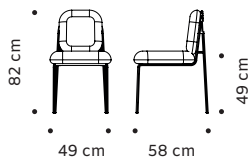

20 kg 37 kg 57 kg 67 kg 57 kg

Riviera side table: Riviera dinner table: Riviera rectangle center table: Riviera small vase: Riviera big vase:

27 kg 112/132 kg 57 kg 16 kg 18 kg

Packaging type: cardboard box and pallet

Packaging dimensions with pallet:

Riviera chair: Riviera bar chair: Riviera armchair: Riviera bench: Riviera daybed:

54x62x85 cm 50x55x80 cm 74x92x76 cm 165x75x45 cm 185x75x45 cm

Riviera pouf: Riviera modular couch 1 seat: Riviera modular couch 2 seat: Riviera modular couch 3 seat: Riviera center table:

92x92x45 cm 95x95x85 cm 185x95x85 cm 245x95x85 cm 125x65x35 cm

Riviera side table: Riviera dinner table: Riviera rectangle center table: Riviera small vase: Riviera big vase:

65x65x45 cm 125x125x80 cm 155x155x80 cm 95x50x35 cm 44x44x40 cm 44x44x52 cm

Number of parcels: 1

DIMENSIONS

RIVIERA chair

RIVIERA bar chair

RIVIERA armchair

RIVIERA bench

RIVIERA daybed

RIVIERA pouf