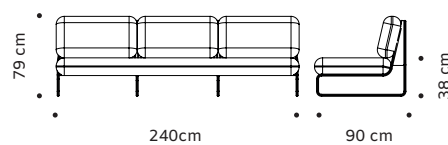

RIVIERA modular couch 3 seat