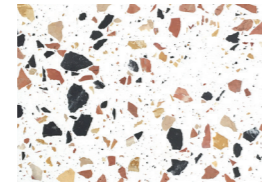

Lipstick

Copper Color

Dream

Emerald

Moss

Sage

Lilac

Mint

Jade

Cobalt

Brown

Black

Gold

**marbles**  
for tables top

Estremoz

Estremoz Rosa

Trrazzo White

Terrazzo Green

Terrazzo Sage

Terrazzo Africa

Terrazzo black & white

Travertine

Terrazzo Red

**fabrics CAT 1**  
for outdoor upholstery