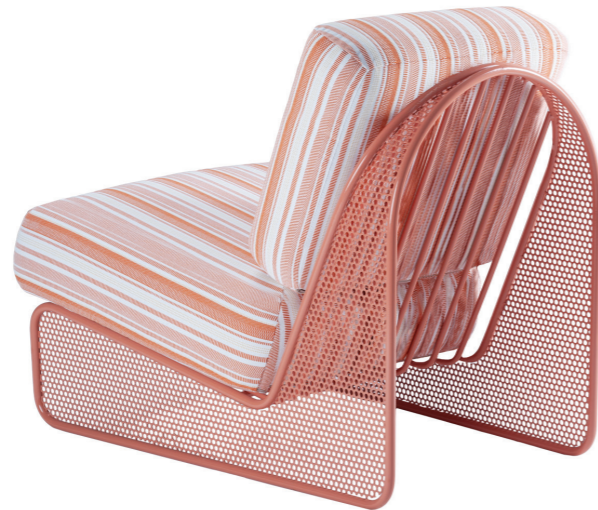

## riviera

chair

**top** fabric  
**structure** stainless steel 304  
**dimensions** w 49 cm  
d 58 cm  
h 82 cm  
seat height 49 cm

//as pictured  
strange love 003, earth stainless steel 304  
structure

# riviera

armchair

**top** fabric  
**structure** stainless steel 304  
**dimensions** w 69 cm  
 d 87 cm  
 h 71 cm  
 seat height 39 cm

//as pictured  
 go with the flow, salmon stainless steel 304  
 structure

# riviera

chair

**top** fabric  
**structure** stainless steel 304  
**dimensions** w 46 cm  
 d 52 cm  
 h counter 91 cm  
 seat height counter 71 cm  
 h bar 96 cm  
 seat height bar 76 cm

//as pictured  
 raja esmeche naranja/blanco, earth stainless  
 steel 304 structure

# riviera

daybed

**top** fabric  
**structure** stainless steel 304  
**dimensions** w 190 cm  
 d 79 cm  
 h 69 cm

//as pictured  
 raja esmeche blanco/verde oscuro,  
 sage stainless steel 304 structure