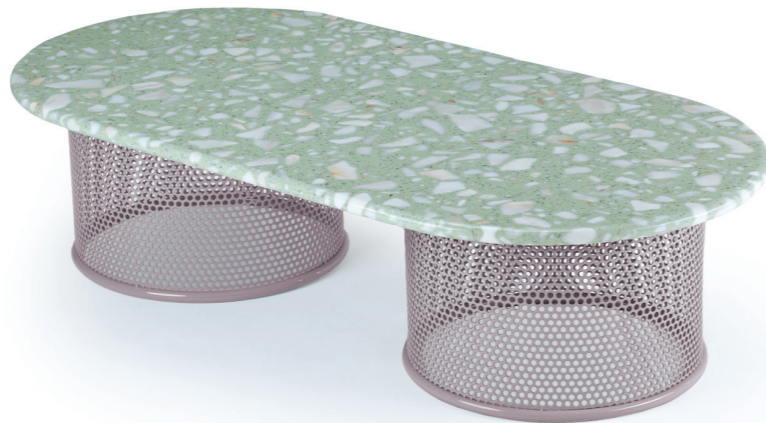

## riviera

dinner tables

**top** marble  
**structure** stainless steel 304  
**dimensions** Ø 120 cm  
 h 75 cm

//as pictured  
 top: terrazzo red/black marble top, nude stainless steel 304 base  
 bottom: terrazzo red marble top, copper color stainless steel 304 base

## riviera

side table

**top** marble  
**structure** stainless steel 304  
**dimensions** Ø 60 cm  
 h 40 cm

//as pictured  
 top: travertine marble top, nude stainless steel 304 base  
 bottom: travertine marble top, earth stainless steel 304 base

## riviera

center tables

**top** marble  
**structure** stainless steel 304  
**dimensions** w 120 cm  
 d 60 cm  
 h 30 cm

//as pictured  
 top: terrazzo sage marble top, sage stainless steel 304 base  
 bottom: terrazzo sage marble top, lilac stainless steel 304 base