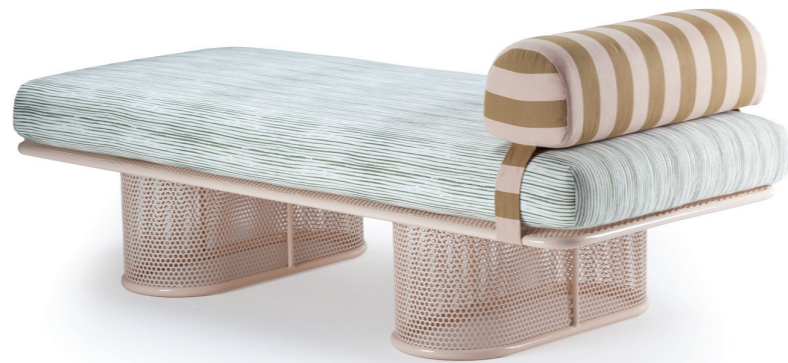

# riviera

armchair

**top** fabric  
**structure** stainless steel 304  
**dimensions** w 69 cm  
 d 87 cm  
 h 71 cm  
 seat height 39 cm

//as pictured  
 go with the flow, salmon stainless steel 304  
 structure

# riviera

chair

**top** fabric  
**structure** stainless steel 304  
**dimensions** w 46 cm  
 d 52 cm  
 h counter 91 cm  
 seat height counter 71 cm  
 h bar 96 cm  
 seat height bar 76 cm

//as pictured  
 raja esmeche naranja/blanco, earth stainless  
 steel 304 structure

# riviera

bench

**top** fabric  
**structure** stainless steel 304  
**dimensions** w 160/180/190 cm  
 d 70 cm  
 h 56 cm

//as pictured  
 stello green and belmondo 005 cushion, nude  
 stainless steel 304 structure

# riviera

daybed

**top** fabric  
**structure** stainless steel 304  
**dimensions** w 190 cm  
 d 79 cm  
 h 69 cm

//as pictured  
 raja esmeche blanco/verde oscuro,  
 sage stainless steel 304 structure