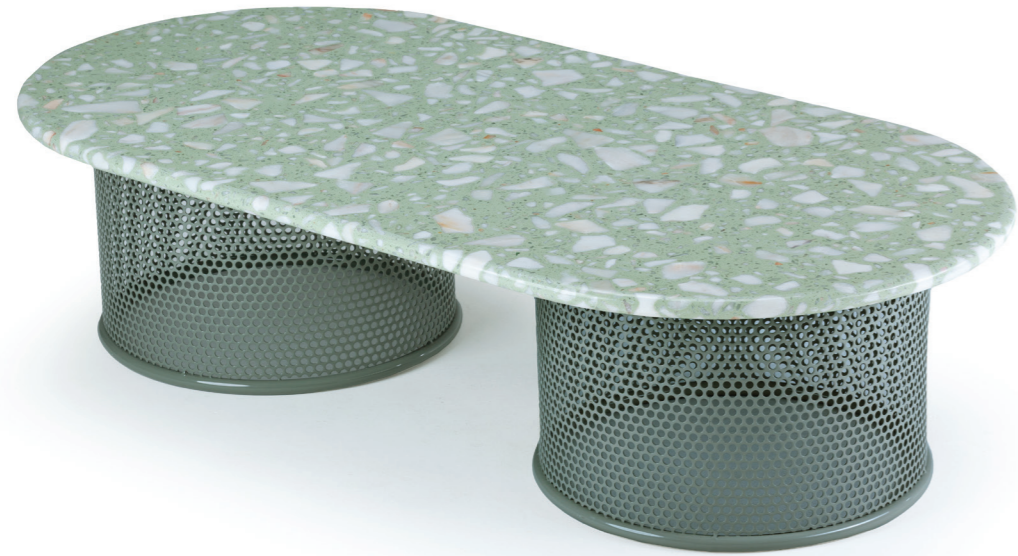

## riviera

dinner tables

**top** marble  
**structure** stainless steel 304  
**dimensions** Ø 120 cm  
 h 75 cm

//as pictured  
 top: terrazzo red/black marble top, nude stainless steel 304 base  
 bottom: terrazzo red marble top, copper color stainless steel 304 base

## riviera

side table

**top** marble  
**structure** stainless steel 304  
**dimensions** Ø 60 cm  
 h 40 cm

//as pictured  
 top: travertine marble top, nude stainless steel 304 base  
 bottom: travertine marble top, earth stainless steel 304 base