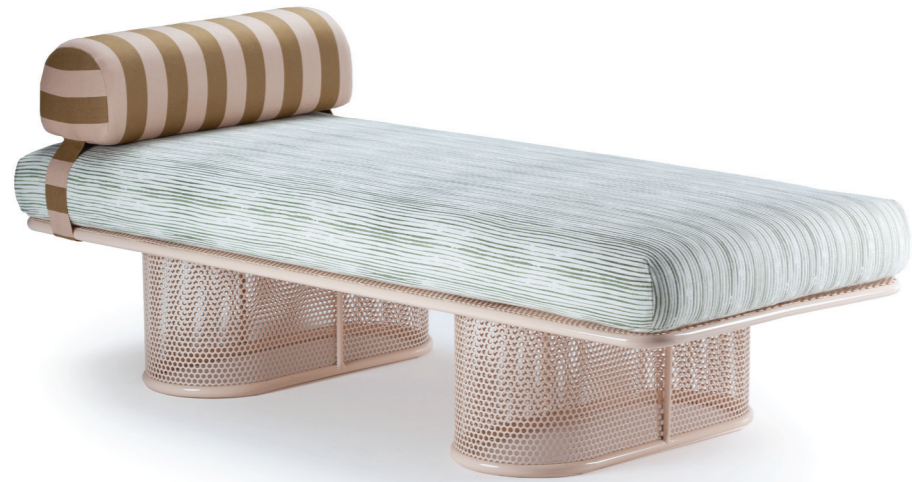

## riviera

chair

**top** fabric  
**structure** stainless steel 304  
**dimensions** w 49 cm  
d 58 cm  
h 82 cm  
seat height 49 cm

//as pictured  
strange love 003, earth stainless steel 304  
structure

# riviera

armchair

**top** fabric  
**structure** stainless steel 304  
**dimensions** w 69 cm  
 d 87 cm  
 h 71 cm  
 seat height 39 cm

//as pictured  
 go with the flow, salmon stainless steel 304  
 structure

# riviera

chair

**top** fabric  
**structure** stainless steel 304  
**dimensions** w 46 cm  
 d 52 cm  
 h counter 91 cm  
 seat height counter 71 cm  
 h bar 96 cm  
 seat height bar 76 cm

//as pictured  
 raja esmeche naranja/blanco, earth stainless  
 steel 304 structure

# riviera

daybed

**top** fabric  
**structure** stainless steel 304  
**dimensions** w 190 cm  
 d 79 cm  
 h 69 cm

//as pictured  
 raja esmeche blanco/verde oscuro,  
 sage stainless steel 304 structure