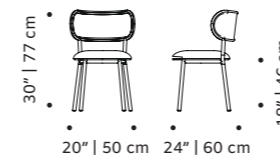

h 82 cm

seat height 49 cm

riviera

armchair

top fabric
structure stainless steel 304
dimensions w 69 cm
 d 87 cm
 h 71 cm
 seat height 39 cm

//as pictured
 go with the flow, salmon stainless steel 304
 structure

cactus

console

top marble, wood veneer or lacquered wood
base marble, wood veneer or lacquered wood
dimensions w 59" | 150 cm
 d 14" | 35 cm
 h 31" | 80 cm

//as pictured
travertine

cactus

side table

top marble, wood veneer or lacquered wood
base marble, wood veneer or lacquered wood
dimensions ø 24" | 60 cm
 h 16" | 40 cm
 20" | 50 cm

//as pictured
top: terrazzo sage
bottom: terrazzo green

// center table

louise

chair

seat fabric or leather

structure lacquered metal

weight 13 lb | 6 kg

dimensions w 20" | 50 cm
 d 20" | 50 cm
 h 30" | 77 cm
 seat height 18" | 46 cm

dimensions w 18" | 45 cm
d 18" | 45 cm
h counter 38" | 95 cm
seat height counter 28" | 71 cm
h bar 39" | 100 cm
seat height bar 30" | 76 cm

//as pictured
sage color metal structure,
smooth easy clean corn seat