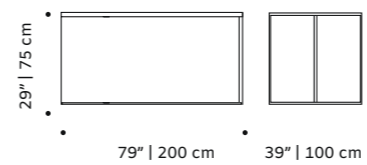

dimensions w 18" | 45 cm
d 18" | 45 cm
h counter 38" | 95 cm
seat height counter 28" | 71 cm
h bar 39" | 100 cm
seat height bar 30" | 76 cm

//as pictured
sage color metal structure,
smooth easy clean corn seat

caldas rectangle

dinner table

- top** handmade tiles available in pattern, stripes plain, gaudí, circules, stripes, with ou without glass
- structure** wood for indoor or lacquered metal for outdoor
- base** lacquered metal
- use** outdoor and indoor
- weight** 331 lb | 150 kg
- dimensions** w 79" | 200 cm
d 39" | 100 cm
h 30" | 76 cm