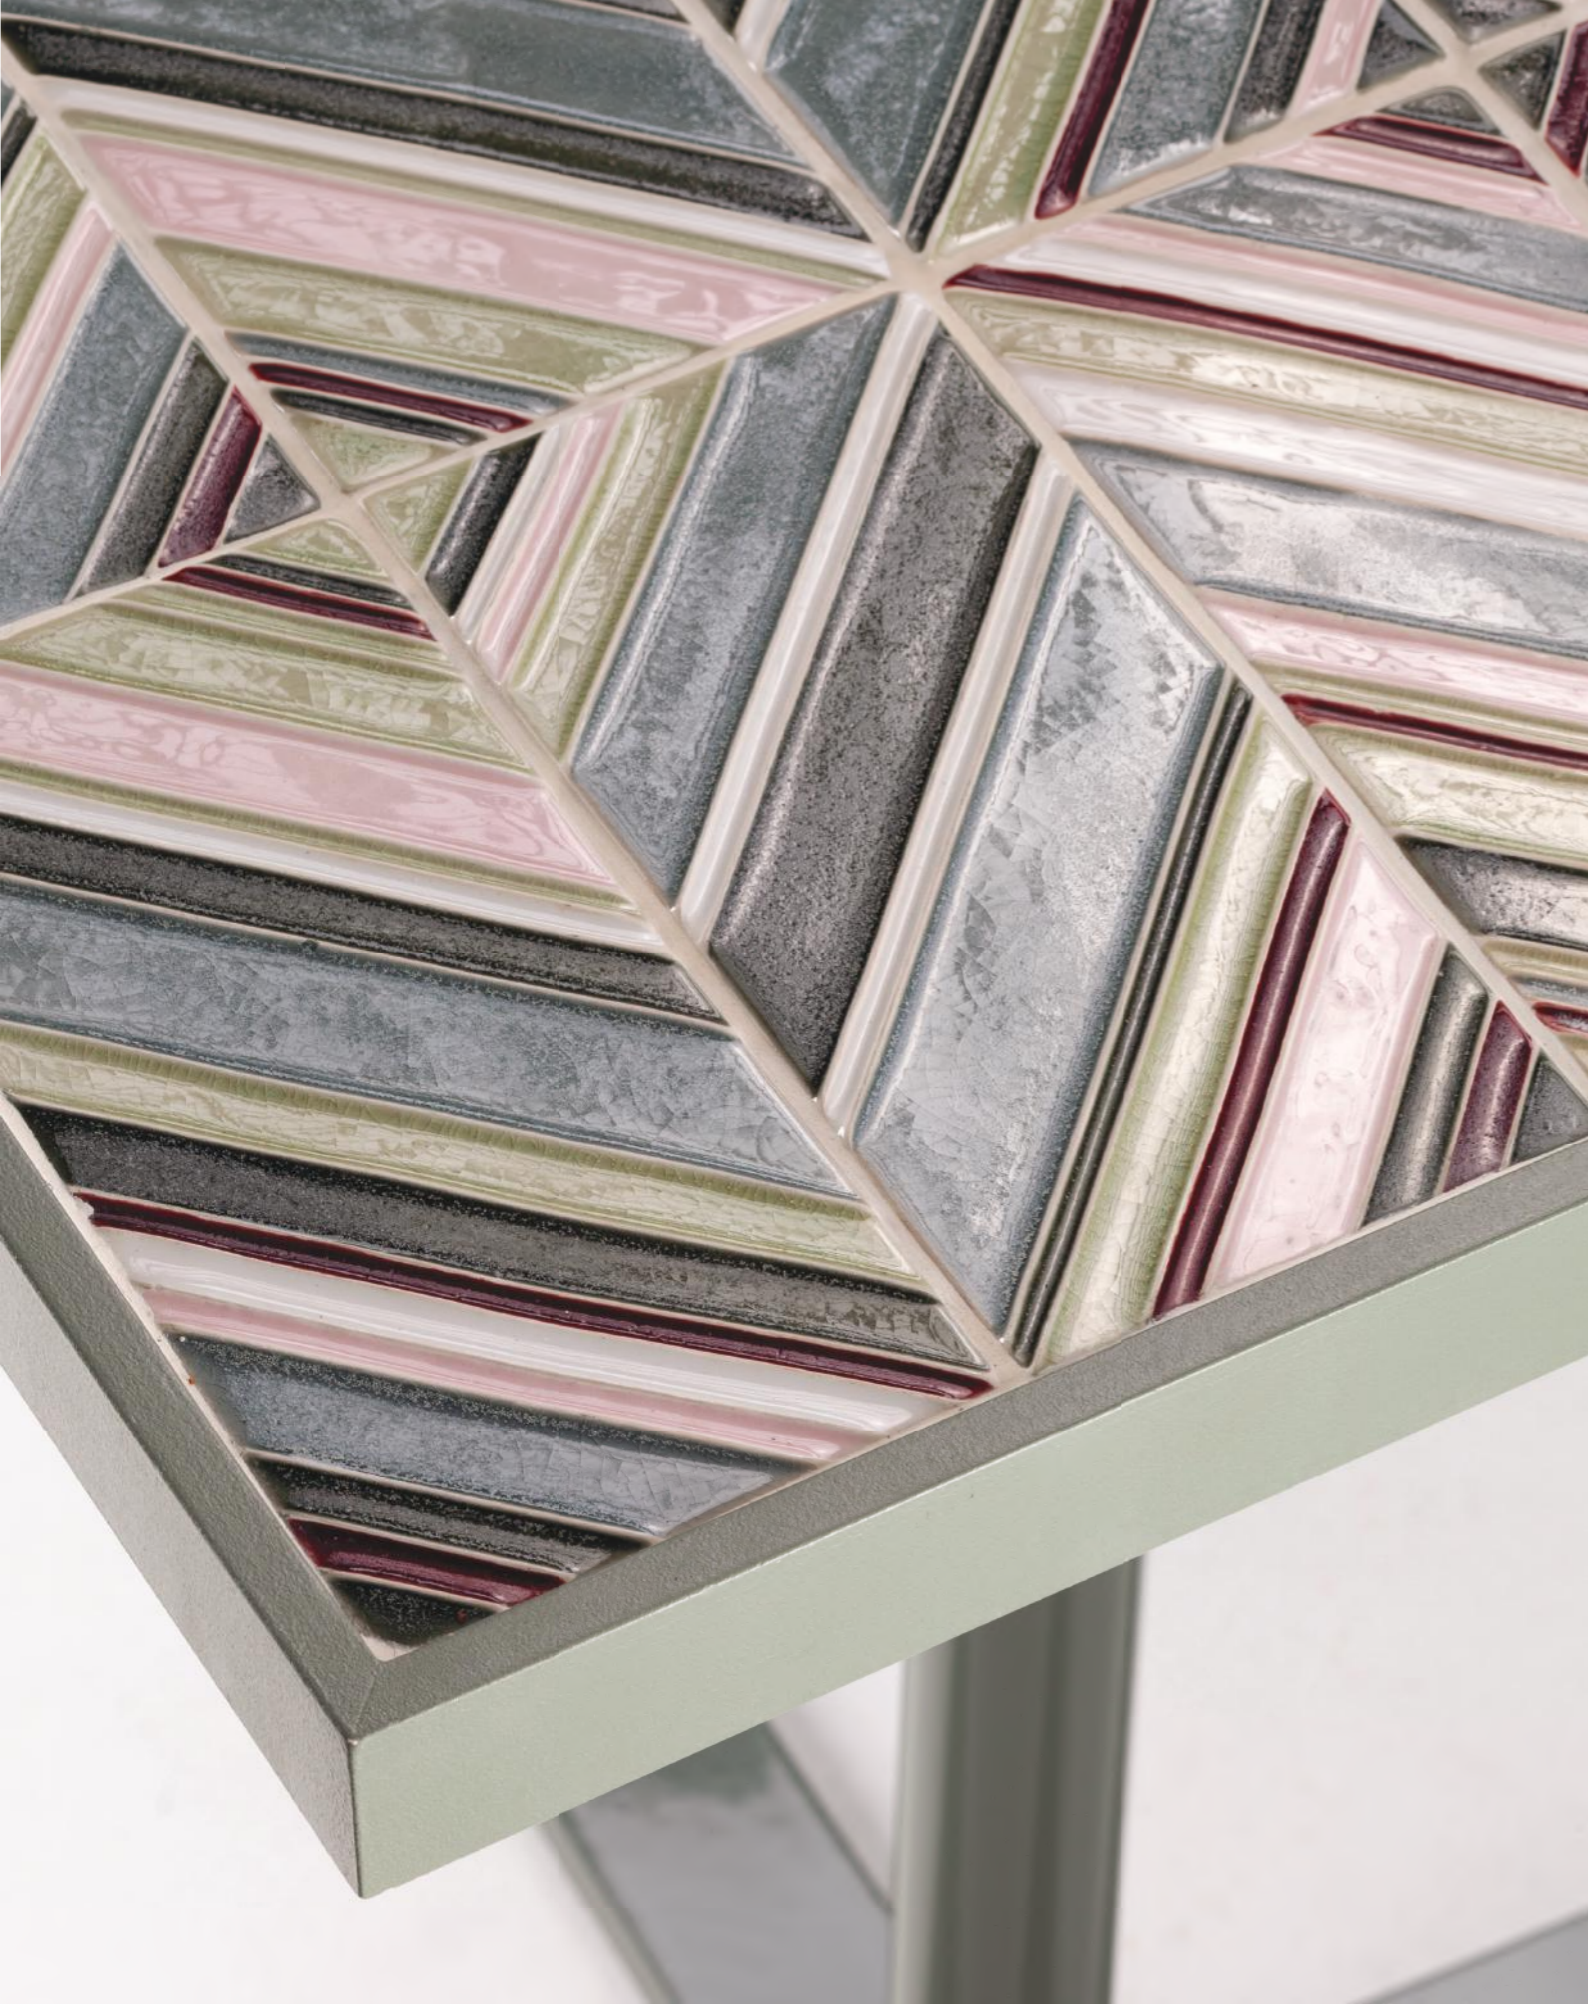

caldas rectangle

dinner table

- **top** handmade tiles available in pattern, stripes plain, gaudí, circules, stripes, with ou without glass
- **structure** wood for indoor or lacquered metal for outdoor
- **base** lacquered metal
- **use** outdoor and indoor
- **weight** 331 lb | 150 kg
- **dimensions** w 79" | 200 cm
  d 39" | 100 cm
  h 30" | 76 cm

// dinner tables

//as pictured
top: nude stripes ceramic top, copper color wood structure, copper color lacquered metal base
bottom: sage stripes ceramic tiles top, nude wood structure, nude lacquered metal feet