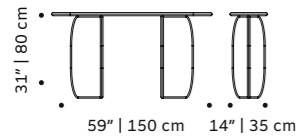

cactus

console

top marble, wood veneer or lacquered wood
base marble, wood veneer or lacquered wood
dimensions w 59" | 150 cm
d 14" | 35 cm
h 31" | 80 cm

//as pictured
travertine