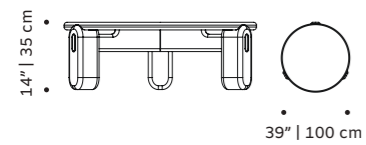

tubes lacquered metal

weight 154 lb | 70 kg / 198 lb | 90 kg

dimensions Ø 47" | 120 cm

59" | 150 cm

h 30" | 75 cm

// dinner table

//as pictured
top: natural oak base, powder lacquered wood feet, salmon lacquered metal tubes
bottom: natural oak base, taupe lacquered wood feet, ivory lacquered metal tubes

mona

center table

top travertine, estremo white, natural oak,

natural walnut or lacquered wood

feet lacquered or solid wood

applications solid wood

dimensions Ø 39" | 100 cm

h 14" | 35 cm