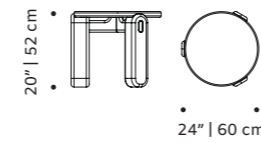

mona

side table

top travertine, estremo white, natural oak,

natural walnut or lacquered wood

feet lacquered or solid wood

applications solid wood

dimensions Ø 39" | 100 cm

h 20" | 52 cm