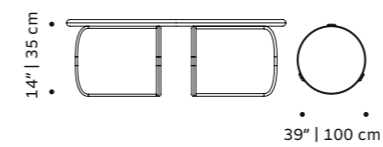

james

armchair

- top** fabric or leather
- structure** solid wood
- tubes** solid or lacquered wood
- dimensions** w 31" | 77 cm
d 33" | 84 cm
h 30" | 76 cm
seat height 16" | 40 cm

//as pictured
racer clove, 056-3 beech solid wood structure,
nude lacquered wood matte tubes

choux

bar chair

- top** fabric or leather
- structure** beech solid wood
- applications** beech solid wood
- dimensions** w 17" | 44 cm
d 18" | 46 cm
h counter 39" | 100 cm
seat height counter 28" | 71 cm
h bar 41" | 105 cm
seat height bar 30" | 76 cm

base marble, wood veneer or lacquered wood

dimensions Ø 47" | 120 cm
59" | 150 cm
h 30" | 75 cm

// dinner table

//as pictured
top: sand yellow lacquered wood
bottom: travertine top, terrazzo red base

cactus

center table

top marble, wood veneer or lacquered wood
base marble, wood veneer or lacquered wood
dimensions Ø 39" | 100 cm
h 14" | 35 cm

// center table

//as pictured
top: terrazzo red
bottom: travertine