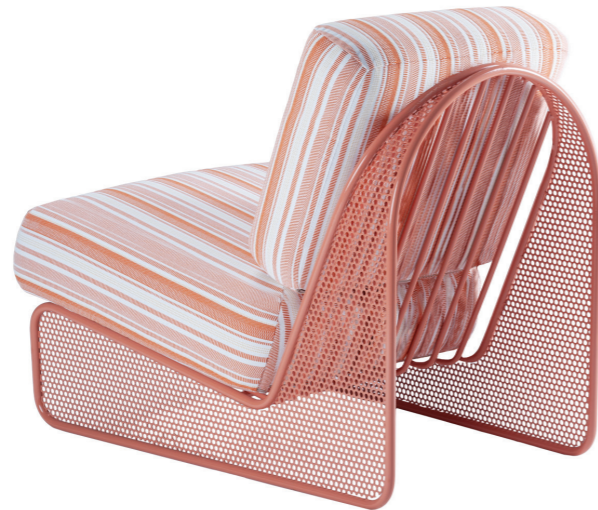

**mambo—
unlimited
ideas**

**new collection
2024**

riviera

chair

top fabric

structure stainless steel 304

dimensions w 49 cm

d 58 cm

h 82 cm

seat height 49 cm

riviera

armchair

top fabric
structure stainless steel 304
dimensions w 69 cm
 d 87 cm
 h 71 cm
 seat height 39 cm

//as pictured
 go with the flow, salmon stainless steel 304
 structure

riviera

chair

top fabric
structure stainless steel 304
dimensions w 46 cm
 d 52 cm
 h counter 91 cm
 seat height counter 71 cm
 h bar 96 cm
 seat height bar 76 cm

//as pictured
 raja esmeche naranja/blanco, earth stainless
 steel 304 structure

riviera

daybed

top fabric
structure stainless steel 304
dimensions w 190 cm
 d 79 cm
 h 69 cm

//as pictured
 raja esmeche blanco/verde oscuro,
 sage stainless steel 304 structure

// outdoor collection

w 88 cm
d 88 cm
h 38 cm