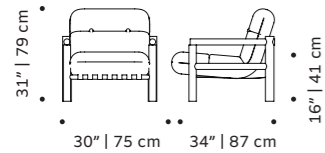

terra cota

tiles panel

handmade tiles and lacquered wood frame in ivory,
bronze or black

weight 100 lb | 46 kg

dimensions w 59" | 150 cm
d 1,5" | 4 cm
h 39" | 100 cm

//as pictured
terracotta milano velasca, sempione and missori
tiles in terracotta, bronze wood frame

// chair

choux

chair

top fabric or leather

structure beech solid wood

applications beech solid wood

dimensions w 22" | 55 cm

d 21" | 53 cm

h 34" | 86 cm

seat height 19" | 48 cm

//as pictured
top: laser khaki seat, vienna 21 back and feet,
beech 056-0 structure and applications
bottom: stripes peach back and seat, ecool sweet
paprika feet, beech 056-0 structure and applications

james

armchair

- top** fabric or leather
- structure** solid wood
- tubes** solid or lacquered wood
- dimensions** w 31" | 77 cm
d 33" | 84 cm
h 30" | 76 cm
seat height 16" | 40 cm

//as pictured
racer clove, 056-3 beech solid wood structure,
nude lacquered wood matte tubes