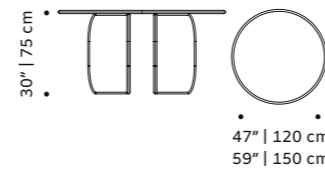

terra cota

tiles panel

handmade tiles and lacquered wood frame in ivory,
bronze or black

weight 100 lb | 46 kg

dimensions w 59" | 150 cm
d 1,5" | 4 cm
h 39" | 100 cm

//as pictured
terracotta milano velasca, sempione and missori
tiles in terracotta, bronze wood frame

james

armchair

- top** fabric or leather
- structure** solid wood
- tubes** solid or lacquered wood
- dimensions** w 31" | 77 cm
d 33" | 84 cm
h 30" | 76 cm
seat height 16" | 40 cm

//as pictured
racer clove, 056-3 beech solid wood structure,
nude lacquered wood matte tubes

choux

bar chair

- top** fabric or leather
- structure** beech solid wood
- applications** beech solid wood
- dimensions** w 17" | 44 cm
d 18" | 46 cm
h counter 39" | 100 cm
seat height counter 28" | 71 cm
h bar 41" | 105 cm
seat height bar 30" | 76 cm

base marble, wood veneer or lacquered wood

dimensions Ø 47" | 120 cm
59" | 150 cm
h 30" | 75 cm

// dinner table

//as pictured
top: sand yellow lacquered wood
bottom: travertine top, terrazzo red base

cactus