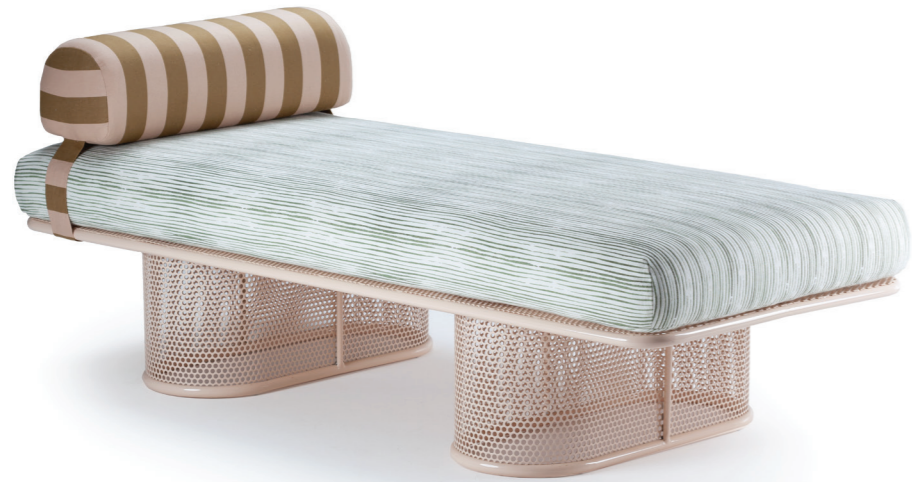

h 82 cm

seat height 49 cm

riviera

armchair

top fabric
structure stainless steel 304
dimensions w 69 cm
 d 87 cm
 h 71 cm
 seat height 39 cm

//as pictured
 go with the flow, salmon stainless steel 304
 structure

riviera

chair

top fabric
structure stainless steel 304
dimensions w 46 cm
 d 52 cm
 h counter 91 cm
 seat height counter 71 cm
 h bar 96 cm
 seat height bar 76 cm

//as pictured
 raja esmeche naranja/blanco, earth stainless
 steel 304 structure

// outdoor collection

riviera

bench

top fabric
structure stainless steel 304
dimensions w 160/180/190 cm
 d 70 cm
 h 56 cm

//as pictured
 stello green and belmondo 005 cushion, nude
 stainless steel 304 structure

riviera

daybed

top fabric
structure stainless steel 304
dimensions w 190 cm
 d 79 cm
 h 69 cm

//as pictured
 raja esmeche blanco/verde oscuro,
 sage stainless steel 304 structure

// outdoor collection

w 88 cm
d 88 cm
h 38 cm