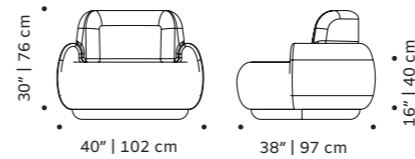

dimensions w 18" | 45 cm
d 18" | 45 cm
h counter 38" | 95 cm
seat height counter 28" | 71 cm
h bar 39" | 100 cm
seat height bar 30" | 76 cm

//as pictured
sage color metal structure,
smooth easy clean corn seat

choux

armchair

- structure** fabric or leather
- applications** solid wood
- weight** 172 lb | 78 kg
- dimensions** w 33" | 85 cm
d 28" | 72 cm
h 28" | 72 cm
seat height 16,5" | 42 cm

//as pictured
baves sunshine structure,
056-0 beech solid wood applications

naked

armchair

- structure** fabric or leather
- base** solid wood
- weight** 101 lb | 46 kg
- dimensions** w 40" | 102 cm
d 38" | 97 cm
h 30" | 76 cm
seat height 16" | 40 cm

//as pictured
wild things sand structure,
056-0 beech solid wood base