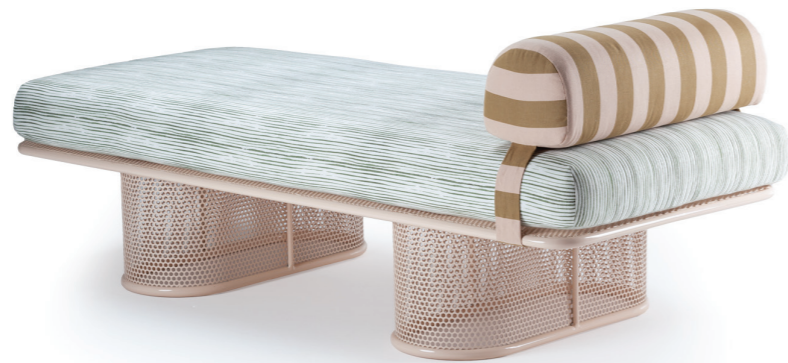

h 82 cm

seat height 49 cm

riviera

armchair

top fabric
structure stainless steel 304
dimensions w 69 cm
 d 87 cm
 h 71 cm
 seat height 39 cm

//as pictured
 go with the flow, salmon stainless steel 304
 structure

riviera

chair

top fabric
structure stainless steel 304
dimensions w 46 cm
 d 52 cm
 h counter 91 cm
 seat height counter 71 cm
 h bar 96 cm
 seat height bar 76 cm

//as pictured
 raja esmeche naranja/blanco, earth stainless
 steel 304 structure

// outdoor collection

riviera

bench

top fabric
structure stainless steel 304
dimensions w 160/180/190 cm
 d 70 cm
 h 56 cm

//as pictured
 stello green and belmondo 005 cushion, nude
 stainless steel 304 structure

riviera

daybed

top fabric
structure stainless steel 304
dimensions w 190 cm
 d 79 cm
 h 69 cm

//as pictured
 raja esmeche blanco/verde oscuro,
 sage stainless steel 304 structure

// outdoor collection

w 88 cm
d 88 cm
h 38 cm