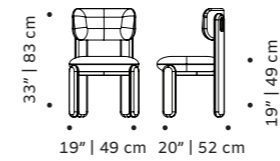

choux

chair

top fabric or leather

structure beech solid wood

applications beech solid wood

dimensions w 22" | 55 cm

d 21" | 53 cm

h 34" | 86 cm

seat height 19" | 48 cm