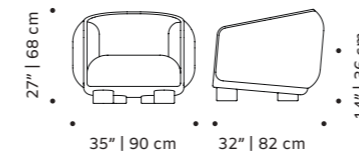

charlie

armchair

structure fabric or leather

feet solid wood

weight 181 lb | 82 kg

dimensions w 35" | 90 cm

d 32" | 82 cm

h 27" | 68 cm

seat height 14" | 36 cm