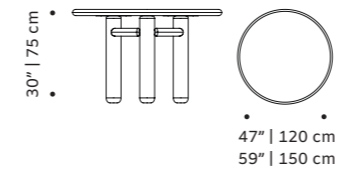

dimensions w 18" | 45 cm
d 18" | 45 cm
h counter 38" | 95 cm
seat height counter 28" | 71 cm
h bar 39" | 100 cm
seat height bar 30" | 76 cm

//as pictured
sage color metal structure,
smooth easy clean corn seat

h 27" | 68 cm

seat height 14" | 36 cm

//as pictured
bouclé latte structure,
056-0 beech solid wood feet

// armchair

kai

dinner table

top natural oak, natural walnut, estremo white or travertine marble

feet lacquered or solid wood

tubes lacquered metal

weight 154 lb | 70 kg / 198 lb | 90 kg

dimensions Ø 47" | 120 cm

59" | 150 cm

h 30" | 75 cm

// dinner table

//as pictured
top: natural oak base, powder lacquered wood feet, salmon lacquered metal tubes
bottom: natural oak base, taupe lacquered wood feet, ivory lacquered metal tubes