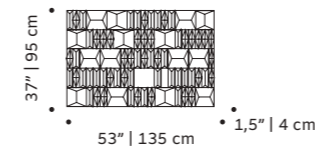

riviera

side table

top marble
structure stainless steel 304
dimensions Ø 60 cm
 h 40 cm

//as pictured
 top: travertine marble top, nude stainless steel 304 base
 bottom: travertine marble top, earth stainless steel 304 base

riviera

modular couch table

top marble
structure stainless steel 304
dimensions w 90 cm
 d 45 cm
 h 30 cm

//as pictured
 travertine marble top, nude stainless steel 304 base

// outdoor collection

// outdoor collection

riviera

vases

tube fabric
structure stainless steel 304
dimensions left Ø 40 cm
h 47 cm
right Ø 26 cm
h 36 cm

//as pictured
left: nude, sage stainless steel 304 structure
right: lilac, earth stainless steel 304 structure

terra cota

tiles panel

handmade tiles and lacquered wood frame in ivory,
bronze or black

weight 100 lb | 46 kg

dimensions w 59" | 150 cm
d 1,5" | 4 cm
h 39" | 100 cm

//as pictured
terracotta milano velasca, sempione and missori
tiles in terracotta, bronze wood frame