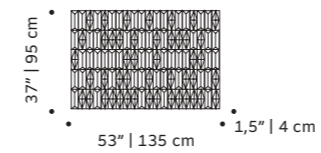

riviera

side table

top marble
structure stainless steel 304
dimensions Ø 60 cm
 h 40 cm

//as pictured
 top: travertine marble top, nude stainless steel 304 base
 bottom: travertine marble top, earth stainless steel 304 base

riviera

vases

tube fabric
structure stainless steel 304
dimensions left Ø 40 cm
h 47 cm
right Ø 26 cm
h 36 cm

//as pictured
left: nude, sage stainless steel 304 structure
right: lilac, earth stainless steel 304 structure

terra cota

tiles panel

handmade tiles and lacquered wood frame in ivory,
bronze or black

weight 100 lb | 46 kg

dimensions w 59" | 150 cm
d 1,5" | 4 cm
h 39" | 100 cm

//as pictured
terracotta milano velasca, sempione and missori
tiles in terracotta, bronze wood frame

terra dawn

tiles panel

handmade tiles and lacquered wood frame in ivory,
bronze or black

weight 100 lb | 46 kg

dimensions w 59" | 150 cm
d 1,5" | 4 cm
h 39" | 100 cm

//as pictured
terracota milano velasca and sempione in
wilight, roriz , bronze wood frame