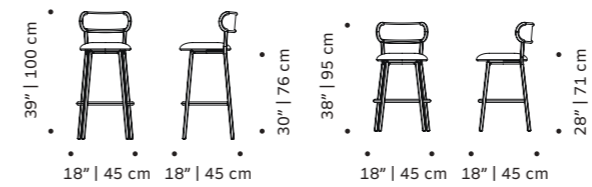

//as pictured
top: terrazzo sage
bottom: terrazzo green

// center table

louise

chair

seat fabric or leather

structure lacquered metal

weight 13 lb | 6 kg

dimensions w 20" | 50 cm
 d 20" | 50 cm
 h 30" | 77 cm
 seat height 18" | 46 cm

//as pictured
 salmon color metal structure,
 salmon cream seat

// chair

// bar chair

louise

bar chair

seat fabric or leather

structure lacquered metal

weight 20 lb | 9 kg

dimensions w 18" | 45 cm
d 18" | 45 cm
h counter 38" | 95 cm
seat height counter 28" | 71 cm
h bar 39" | 100 cm
seat height bar 30" | 76 cm

//as pictured
sage color metal structure,
smooth easy clean corn seat

caldas rectangle

dinner table

- top** handmade tiles available in pattern, stripes plain, gaudí, circules, stripes, with ou without glass
- structure** wood for indoor or lacquered metal for outdoor
- base** lacquered metal
- use** outdoor and indoor
- weight** 331 lb | 150 kg
- dimensions** w 79" | 200 cm
d 39" | 100 cm
h 30" | 76 cm