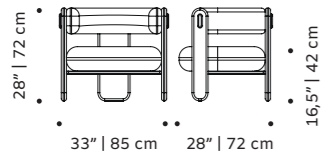

dimensions w 18" | 45 cm
d 18" | 45 cm
h counter 38" | 95 cm
seat height counter 28" | 71 cm
h bar 39" | 100 cm
seat height bar 30" | 76 cm

//as pictured
sage color metal structure,
smooth easy clean corn seat

caldas rectangle

dinner table

- top** handmade tiles available in pattern, stripes plain, gaudí, circules, stripes, with ou without glass
- structure** wood for indoor or lacquered metal for outdoor
- base** lacquered metal
- use** outdoor and indoor
- weight** 331 lb | 150 kg
- dimensions** w 79" | 200 cm
d 39" | 100 cm
h 30" | 76 cm

choux

armchair

- structure** fabric or leather
- applications** solid wood
- weight** 172 lb | 78 kg
- dimensions** w 33" | 85 cm
d 28" | 72 cm
h 28" | 72 cm
seat height 16,5" | 42 cm

//as pictured
baves sunshine structure,
056-0 beech solid wood applications