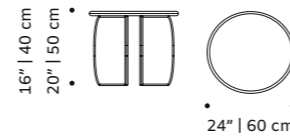

center table

top marble, wood veneer or lacquered wood
base marble, wood veneer or lacquered wood
dimensions Ø 39" | 100 cm
h 14" | 35 cm

// center table

//as pictured
top: terrazzo red
bottom: travertine

cactus

console

top marble, wood veneer or lacquered wood
base marble, wood veneer or lacquered wood
dimensions w 59" | 150 cm
 d 14" | 35 cm
 h 31" | 80 cm

//as pictured
travertine

cactus

side table

top marble, wood veneer or lacquered wood
base marble, wood veneer or lacquered wood
dimensions ø 24" | 60 cm
 h 16" | 40 cm
 20" | 50 cm

//as pictured
top: terrazzo sage
bottom: terrazzo green

// center table

louise

chair

seat fabric or leather

structure lacquered metal

weight 13 lb | 6 kg

dimensions w 20" | 50 cm
 d 20" | 50 cm
 h 30" | 77 cm
 seat height 18" | 46 cm

dimensions w 18" | 45 cm
d 18" | 45 cm
h counter 38" | 95 cm
seat height counter 28" | 71 cm
h bar 39" | 100 cm
seat height bar 30" | 76 cm

//as pictured
sage color metal structure,
smooth easy clean corn seat