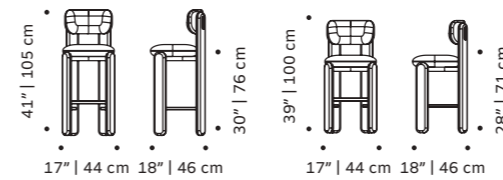

h 82 cm

seat height 49 cm

riviera

armchair

top fabric
structure stainless steel 304
dimensions w 69 cm
 d 87 cm
 h 71 cm
 seat height 39 cm

//as pictured
 go with the flow, salmon stainless steel 304
 structure

h 34" | 86 cm

seat height 19" | 48 cm

//as pictured
top: laser khaki seat, vienna 21 back and feet,
beech 056-0 structure and applications
bottom: stripes peach back and seat, ecool sweet
paprika feet, beech 056-0 structure and applications

james

armchair

- top** fabric or leather
- structure** solid wood
- tubes** solid or lacquered wood
- dimensions** w 31" | 77 cm
d 33" | 84 cm
h 30" | 76 cm
seat height 16" | 40 cm

//as pictured
racer clove, 056-3 beech solid wood structure,
nude lacquered wood matte tubes

choux

bar chair

- top** fabric or leather
- structure** beech solid wood
- applications** beech solid wood
- dimensions** w 17" | 44 cm
d 18" | 46 cm
h counter 39" | 100 cm
seat height counter 28" | 71 cm
h bar 41" | 105 cm
seat height bar 30" | 76 cm