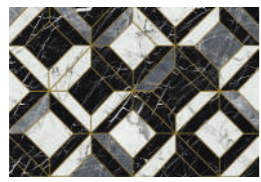

monochrome I