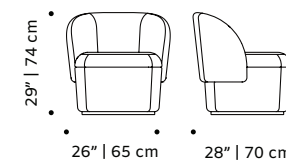

dimensions w 26" | 65 cm

d 28" | 70 cm

h 29" | 74 cm

seat height 17" | 44 cm

// armchair

//as pictured

top: palm beach, 056-3 solid wood base

bottom: bouclé snow, 056-0 solid wood base