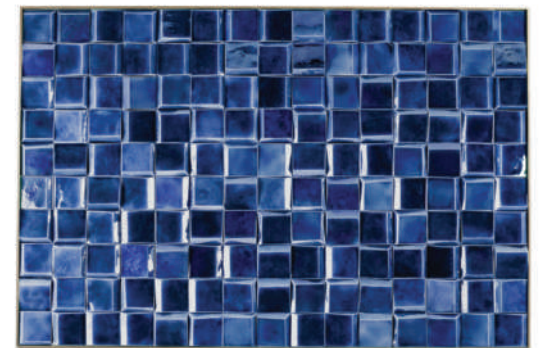

// tiles panels

//as pictured
top: douro tiles in gold, ivory wood frame
bottom: douro tiles in deep blue, bronze wood frame