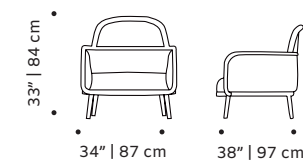

luc

armchair

structure solid or lacquered wood

back and seat fabric or leather

weight 33 lb | 15 kg

dimensions w 34" | 87 cm

d 38" | 97 cm

h 33" | 84 cm

seat height 17" | 43 cm