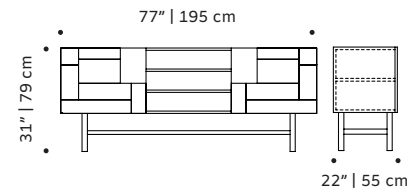

samoa

sideboard

- structure** plywood veneer
- doors** lacquered MDF and plywood veneer
- applications** polished/satin brass, copper or nickel
- weight** 202 lb | 92 kg
- dimensions** w 77" | 195 cm
d 22" | 55 cm
h 31" | 79 cm

form

sideboard

structure plywood veneer, laquered MDF or decape
applications polished/satin brass, copper or nickel
weight 178 lb | 81 kg
dimensions w 77" | 195 cm
 d 22" | 55 cm
 h 31" | 79 cm

//as pictured
top: natural walnut structure, polished brass applications
bottom: dark walnut structure