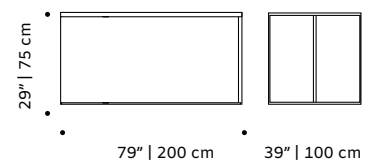

dinner table

- top** handmade tiles available in pattern, stripes plain, gaudí, circles, stripes, with ou without glass
- structure** wood for indoor or lacquered metal for outdoor
- base** lacquered metal
- use** outdoor and indoor
- weight** 77 lb | 35 kg
- dimensions**
 - ∅ 29" | 75 cm
 - 39" | 100 cm
 - h 29" | 75 cm
 - 39" | 100 cm

caldas rectangle

dinner table

- top** handmade tiles available in pattern, stripes plain, gaudí, circules, stripes, with ou without glass
- structure** wood for indoor or lacquered metal for outdoor
- base** lacquered metal
- use** outdoor and indoor
- weight** 331 lb | 150 kg
- dimensions** w 79" | 200 cm
d 39" | 100 cm
h 30" | 76 cm