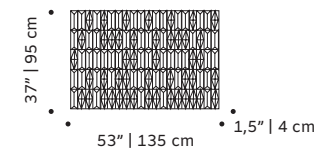

african seed	mangosteen	horned melon	pitaya	anis
w 14" 35 cm	w 11" 27 cm	w 11" 28 cm	w 13" 32 cm	w 13" 32 cm
d 2" 6 cm	d 5" 13 cm	d 4" 10 cm	d 3" 7 cm	d 3" 8 cm
h 8" 22 cm	h 8" 20 cm	h 8" 21 cm	h 8" 21 cm	h 13" 32 cm

salvé terra

gold collection

handmade ceramic

dimensions

african seed	mangosteen	horned melon	pitaya	anis
w 14" 35 cm	w 11" 27 cm	w 11" 28 cm	w 13" 32 cm	w 13" 32 cm
d 2" 6 cm	d 5" 13 cm	d 4" 10 cm	d 3" 7 cm	d 3" 8 cm
h 8" 22 cm	h 8" 20 cm	h 8" 21 cm	h 8" 21 cm	h 13" 32 cm

// ceramics

terra cota

tiles panel

handmade tiles and lacquered wood frame in ivory,
bronze or black

weight 100 lb | 46 kg

dimensions w 59" | 150 cm
d 1,5" | 4 cm
h 39" | 100 cm

//as pictured
terracotta milano velasca, sempione and missori
tiles in terracotta, bronze wood frame

terra dawn

tiles panel

handmade tiles and lacquered wood frame in ivory,
bronze or black

weight 100 lb | 46 kg

dimensions w 59" | 150 cm
d 1,5" | 4 cm
h 39" | 100 cm

//as pictured
terracota milano velasca and sempione in
wilight, roriz , bronze wood frame