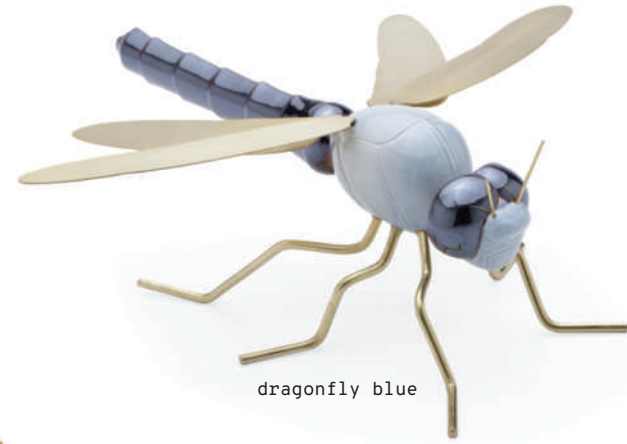

// ceramics

fauna

color and nude collection

handmade ceramic and brass

dimensions

elephant
 w 14" | 35 cm
 d 12" | 30 cm
 h 5" | 12 cm

ladybug red

dragonfly blue