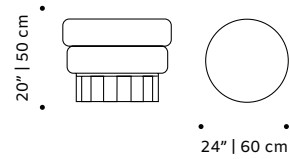

mary

stool

top fabric or leather
base plated brass, copper or nickel or lacquered metal
weight 26 lb | 12 kg
dimensions Ø 24" | 60 cm
h 20" | 50 cm

//as pictured
top: halsey multi, plated brass base
bottom: smooth 72, ivory lacquered metal base