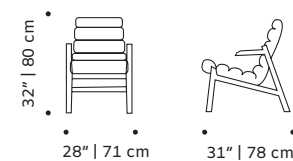

h 33" | 84 cm

seat height 17" | 43 cm

// armchairs

//as pictured

top: natural oak structure, paris petrol
back and seat

bottom: natural oak structure, paris teja
back and seat

easy

armchair

top fabric or leather

feet solid wood

optional ottoman

weight 44 lb | 20 kg

dimensions w 28" | 71 cm

d 31" | 78 cm

h 32" | 80 cm

seat height 17" | 43 cm