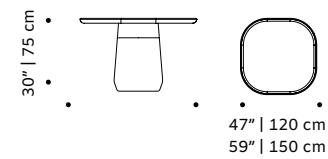

circule

dinner table

top plywood veneer, lacquered MDF or decapè

base lacquered MDF

use indoor

weight 128 lb | 58 kg
171 lb | 78 kg

dimensions ø 49" | 120 cm / ø 59" | 150 cm
h 30" | 77 cm

//as pictured

weight 551 lb | 250 kg / 992 lb | 450 kg

dimensions w 47" | 120 cm
59" | 150 cm
d 47" | 120 cm
59" | 150 cm
h 30" | 75 cm

//as pictured
top: nude lacquered matte top, extremoz base
bottom: travertino

// dinner table