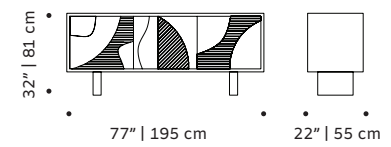

colors available colors in pages 197-198

weight 133 lb | 60 kg

dimensions w 59" | 150 cm
d 1,5" | 4 cm
h 39" | 100 cm

// tiles panels

//as pictured
top: douro tiles in gold, ivory wood frame
bottom: douro tiles in deep blue, bronze wood frame

tejo

tiles panel

handmade tiles and lacquered wood frame in ivory, bronze or black

colors for the tiles available colors in pages 197-198

weight 124 lb | 54 kg

dimensions w 59" | 150 cm
d 1,5" | 4 cm
h 39" | 100 cm

// tiles panels

//as pictured
top: tejo tiles in yellow sun, black wood frame
bottom: tejo tiles in mint, black wood frame

furniture

olga

sideboard

structure lacquered mdf
feet solid wood
handles plywood veneer
weight 158 lb | 72 kg
dimensions w 77" | 195 cm
d 22" | 55 cm
h 32" | 81 cm

// sideboards

//as pictured
top: nude lacquered mdf structure, natural oak feet and handles
bottom: jade lacquered mdf structure, natural oak feet and handles

malcolm

sideboard

- top** marble
- structure** plywood veneer
- handles** polished/satin brass or nickel
- feet** plated brass or inox
- weight** 342 lb | 155 kg
- dimensions** w 77" | 195 cm
d 22" | 55 cm
h 31" | 79 cm