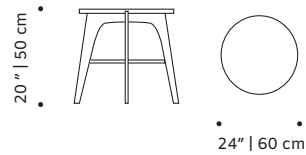

eileen

side table

- top** estremoze marbled, plywood veneer, lacquered MDF, or decap
- middle part** polished/satin brass, copper or nickel or lacquered metal
- base** MDF veneer or lacquered MDF
- use** indoor
- weight** 59 lb | 32 kg
- dimensions** ø 24" | 60 cm
h 20" | 50 cm

//as pictured
top: estremoze marbled top, polished copper middle part, natural walnut base
bottom: estremoze marbled top, ivory lacquered metal middle part, natural walnut base

new air

side table

- top** marble, plywood veneer, lacquered MDF or decap
- base** polished/satin brass, copper or nickel for indoor or lacquered metal for outdoor
- use** indoor and outdoor
- weight** 24 lb | 11 kg
- dimensions** ø 24" | 60 cm
h 14" | 36 cm / h 16" | 42 cm

//as pictured
top: estremoze marbled top, polished copper base
bottom: natural oak top, dream lacquered metal base

// side tables

caldas round

side table

- top** handmade tiles available in pattern, stripes plain, gaudí, circles, stripes, with ou without glass
- structure** wood for indoor or lacquered metal for outdoor
- feet** lacquered metal
- use** outdoor and indoor
- weight** 37 lb | 17 kg
- dimensions** 1 Ø 25" | 65 cm
h 22" | 55 cm
2 Ø 25" | 65 cm
h 21" | 53 cm

flex

side table

- top** marble, plywood veneer, lacquered MDF or decape
- feet** solid wood
- fittings** polished/satin brass or lacquered metal
- use** indoor
- weight** 26 lb | 13 kg
- dimensions** ø 24" | 60 cm
h 20" | 50 cm