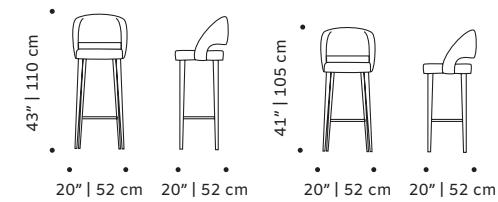

fittings polished/satin brass, copper or nickel

weight 22 lb | 10 kg

dimensions w 20" | 52 cm

d 20" | 52 cm

h counter 41" | 105 cm

seat height counter 30" | 75 cm

h bar 43" | 110 cm

seat height bar 31" | 80 cm