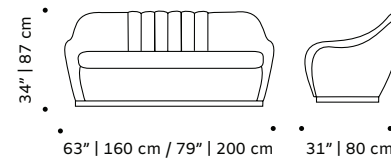

// settees

//as pictured
dakota 87, smooth easy clean alluminium piping,
056-0 solid wood feet

luc

settee

structure solid or lacquered wood
back and seat fabric or leather
weight 77 lb | 35 kg / 99 lb 45 kg
dimensions w 71" | 180 cm / w 79" | 200 cm
 d 30" | 76 cm
 h 34" | 86 cm
 seat height 17" | 43 cm

//as pictured
 top: natural oak structure, paris salmon
 back and seat
 bottom: natural oak structure, paris light blue
 back and seat

gia

settee

top fabric or leather
feet wood or polished/satin brass, copper or nickel
weight 79 lb | 36 kg / 112 lb | 51 kg
dimensions w 63" | 160 cm / w 79" | 200 cm
 d 31" | 80 cm
 h 34" | 87 cm
 seat height 17" | 43 cm