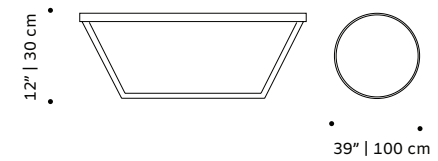

york

center table

- **top** printed glass
- **base** polished/satin brass or nickel or lacquered metal
- **use** indoor
- **weight** 39 lb | 18 kg
- **dimensions** ø 39" | 100 cm
  h 12" | 30 cm