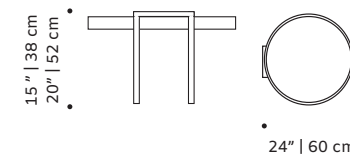

norman

side table

structure printed glass

base plated brass, copper or nickel or lacquered metal

use indoor

weight 24 lb | 11 kg

dimensions ø 24" | 60 cm
h 15" | 38 cm / h 20" | 52 cm