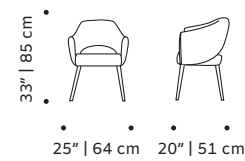

grace

chair

- **top** fabric or leather
- **feet** solid or lacquered wood
- **feet** polished/satin brass, copper or nickel
- **weight** 22 lb | 10 kg
- **dimensions** w 25" | 64 cm
  d 20" | 51 cm
  h 33" | 85 cm
  seat height 20" | 52 cm