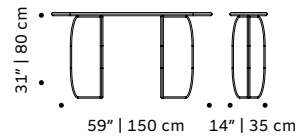

//as pictured
travertine