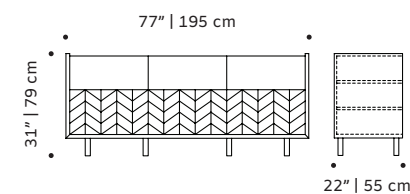

jazz

sideboard

structure plywood veneer
doors lacquered MDF
applications polished/satin brass, copper or nickel or oxidized brass
weight 158 lb | 72 kg
dimensions w 77" | 195 cm
 d 22" | 55 cm
 h 31" | 79 cm

samoa

sideboard

- structure** plywood veneer
- doors** lacquered MDF and plywood veneer
- applications** polished/satin brass, copper or nickel
- weight** 202 lb | 92 kg
- dimensions** w 77" | 195 cm
d 22" | 55 cm
h 31" | 79 cm