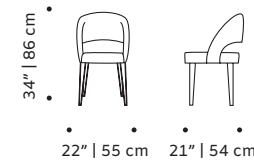

ava

chair

- **top** fabric or leather
- **feet** solid or lacquered wood
- **fittings** polished/satin brass, copper or nickel
- **weight** 22 lb | 10 kg
- **dimensions** w 22" | 55 cm
  d 21" | 54 cm
  h 34" | 86 cm
  seat height 18" | 46 cm