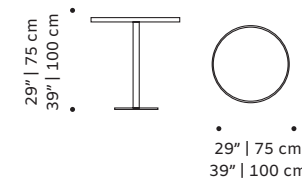

caldas

dinner table

- top** handmade tiles available in pattern, stripes plain, gaudí, circles, stripes, with ou without glass
- structure** wood for indoor or lacquered metal for outdoor
- base** lacquered metal
- use** outdoor and indoor
- weight** 55 lb | 25 kg
- dimensions** w 24" | 62 cm
d 24" | 62 cm
h 29" | 75 cm / h 39" | 100 cm

dinner table

- top** handmade tiles available in pattern, stripes plain, gaudí, circles, stripes, with ou without glass
- structure** wood for indoor or lacquered metal for outdoor
- base** lacquered metal
- use** outdoor and indoor
- weight** 77 lb | 35 kg
- dimensions**
 - ∅ 29" | 75 cm
 - 39" | 100 cm
 - h 29" | 75 cm
 - 39" | 100 cm