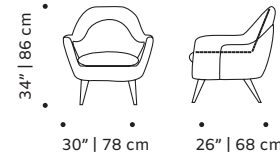

frida

armchair

- **top** fabric or leather
- **feet** solid or lacquered wood
- **fittings** polished/satin brass, copper or nickel
- **weight** 44 lb | 20 kg
- **dimensions** w 30" | 78 cm
  d 26" | 68 cm
  h 34" | 86 cm
  seat height 16" | 41 cm