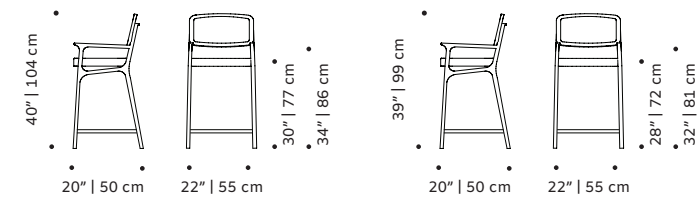

weight 15 lb | 7 kg

dimensions w 20" | 52 cm
d 19" | 49 cm
h counter 41" | 103 cm
seat height counter 30" | 75 cm
h bar 43" | 108 cm
seat height bar 31" | 80 cm

//as pictured
smooth easy clean gingerbread, smooth easy clean
shell piping, copper color lacquered metal feet

with arms

// bar chairs

karl

bar chair

structure natural rattan and solid wood, choose from solid or lacquer colors

seat fabric or leather

weight 22 lb | 10 kg

dimensions
 w 22" | 55 cm
 d 20" | 50 cm
 h counter 41" | 104 cm
 seat height counter 30" | 77 cm
 h bar 39" | 99 cm
 seat height bar 28" | 72 cm