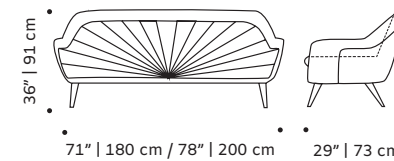

//as pictured
 marka 10, paris champagne piping, polished brass
 base

// couches

Residential project, St. Petersburg

frida

settee

- top** fabric or leather
- feet** solid wood or lacquered wood
- fittings** polished/satin brass, copper or nickel
- weight** 132 lb | 60 kg / 141 lb | 64 kg
- dimensions** w 71" | 180 cm / w 78" | 200 cm
d 29" | 73 cm
h 36" | 91 cm
seat height 17" | 43 cm