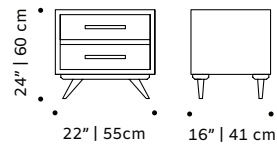

laquered MDF or decapé

weight 37 lb | 17 kg

dimensions w 22" | 55 cm

d 16" | 41 cm

h 24" | 60 cm

//as pictured
natural walnut structure and natural oak drawers

olga

bedside table