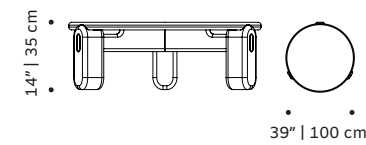

// center table

mona

center table

top travertine, estremo white, natural oak, natural walnut or lacquered wood

feet lacquered or solid wood

applications solid wood

dimensions Ø 39" | 100 cm

h 14" | 35 cm