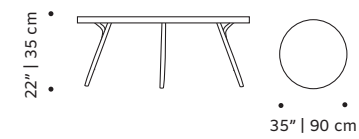

- top** handmade tiles available in pattern, stripes plain, gaudí, circles, stripes, with ou without glass
- structure** wood for indoor or lacquered metal for outdoor
- feet** lacquered metal
- use** outdoor and indoor
- weight** 59 lb | 32 kg
- dimensions** w 48" | 122 cm
d 28" | 72 cm
h 16" | 40 cm

use indoor

weight 35 lb | 16 kg

dimensions ø 35" | 90 cm

h 22" | 35 cm

//as pictured
top: powder lacquered MDF top, natural oak feet, copper fittings
bottom: wine lacquered MDF top, natural oak feet, brass fittings