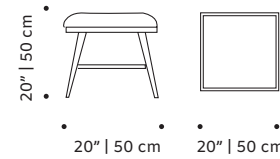

nano

stool

top fabric or leather
feet solid or lacquered wood
weight 17 lb | 8 kg
dimensions w 20" | 50 cm
d 20" | 50 cm
h 20" | 50 cm