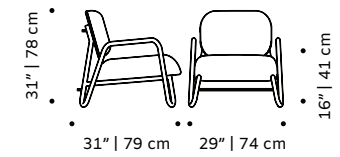

seat height 14" | 36 cm

//as pictured
bouclé latte structure,
056-0 beech solid wood feet

// armchair

miami

armchair

top fabric or leather

feet lacquered metal

applications polished/satin brass, copper or nickel

weight 44 lb | 20 kg

dimensions w 29" | 74 cm

d 31" | 79 cm

h 31" | 78 cm

seat height 16" | 41 cm

// armchair

//as pictured
gilman shingle, lilacolor lacquered metal feet,
polished brass applications

blop