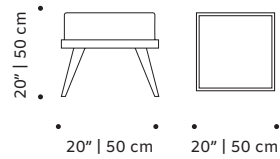

mini

stool

top fabric or leather
feet solid or lacquered wood
weight 26 lb | 12 kg
dimensions w 20" | 50 cm
d 20" | 50 cm
h 20" | 50 cm

//as pictured
top: white lamb leather, white lacquered wood
feet
bottom: mongolia taupe leather, oak smoke plywood feet