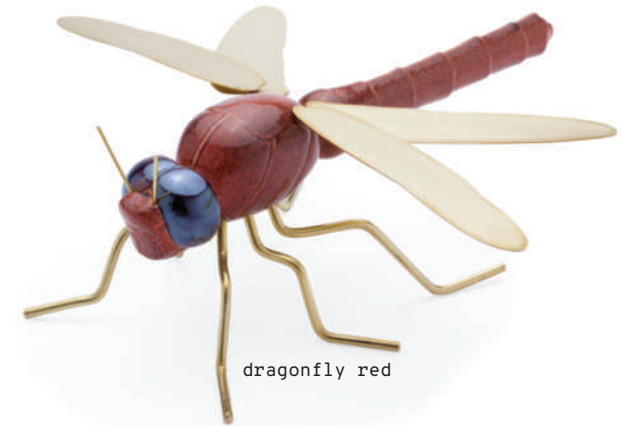

dragonfly red

// ceramics

fauna

color collection

handmade ceramic and brass

dimensions

ladybug	dragonfly	scorpion	grasshopper
w 10" | 21 cm	w 11" | 27 cm	w 11" | 26 cm	w 11" | 27 cm
d 7" | 19 cm	d 9" | 24 cm	d 6" | 16 cm	d 6" | 16 cm
h 2" | 5 cm	h 4" | 8 cm	h 3" | 7 cm	h 4" | 9 cm

fauna

color collection

handmade ceramic and brass

dimensions

ladybug	dragonfly	scorpion	grasshopper
w 10" | 21 cm	w 11" | 27 cm	w 11" | 26 cm	w 11" | 27 cm
d 7" | 19 cm	d 9" | 24 cm	d 6" | 16 cm	d 6" | 16 cm
h 2" | 5 cm	h 4" | 8 cm	h 3" | 7 cm	h 4" | 9 cm