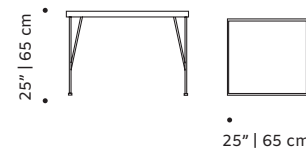

caldas

side table

- **top** handmade tiles available in pattern, stripes plain, gaudí, circles, stripes, with or without glass
- **structure** wood for indoor or lacquered metal for outdoor
- **feet** lacquered metal
- **use** outdoor and indoor
- **weight** 37 lb | 17 kg
- **dimensions** w 25" | 65 cm
  d 25" | 65 cm
  h 25" | 65 cm