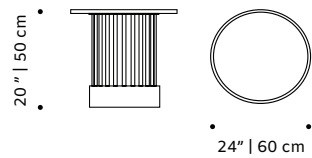

jean

side table

- top** estremo, nero marquina, verde guatemala, estremo rosa marble
- middle part** estremo, nero marquina, estremo rosa marble
- base** estremo marble
- use** indoor or outdoor
- weight** 154 lb | 70 kg / 201 lb | 91 kg
- dimensions** ø 24" | 60 cm
h 15" | 38 cm
ø 24" | 60 cm
h 20" | 52 cm

eileen

side table

- top** estremoze marbled, plywood veneer, lacquered MDF, or decap
- middle part** polished/satin brass, copper or nickel or lacquered metal
- base** MDF veneer or lacquered MDF
- use** indoor
- weight** 59 lb | 32 kg
- dimensions** ø 24" | 60 cm
h 20" | 50 cm