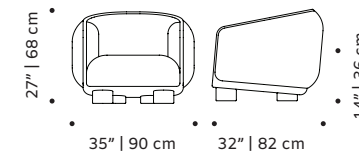

charlie

armchair

structure fabric or leather

feet solid wood

dimensions w 35" | 90 cm

d 32" | 82 cm

h 27" | 68 cm

seat height 14" | 36 cm