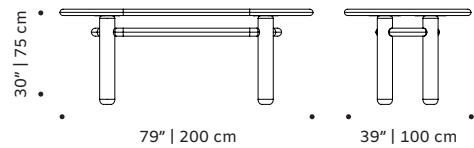

kai rectangle

dinner table

top natural oak, natural walnut, estremoza white or travertine marble

feet lacquered or solid wood

tubes lacquered metal

dimensions w 79" | 200 cm
d 39" | 100 cm
h 30" | 75 cm

//as pictured

top: natural oak base, ivory lacquered wood feet, taupe lacquered metal tubes
bottom: natural oak base, sage lacquered wood feet, moss lacquered metal tubes