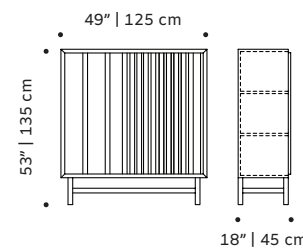

go
bar cabinet

structure plywood veneer, lacquered MDF
or decape
weight 187 lb | 85 kg
dimensions w 49" | 125 cm
d 18" | 45 cm
h 53" | 135 cm