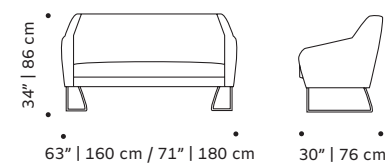

weight 112 lb | 51 kg / 123 lb | 56 kg

dimensions w 71" | 180 cm / w 78" | 200 cm

d 25" | 63 cm

h 29" | 75 cm

seat height 16" | 41 cm

//as pictured

top: stamp burnt orange back, barcelona brick, barcelona mouse seat, black lacquered wood feet
bottom: stamp teal, barcelona fir, barcelona mouse seat, black lacquered wood feet

// settees

croix

settee

top fabric or leather

feet polished/satin brass, copper or nickel (only with 160cm) or lacquered metal

weight 84 lb | 38 kg / 106 lb | 48 kg

dimensions w 63" | 160 cm / w 71" | 180 cm

d 30" | 76 cm

h 34" | 86 cm

seat height 17" | 43 cm

// settees

//as pictured
smooth easy clean apricot,
lilac lacquered metal feet

naked

armchair

structure fabric or leather