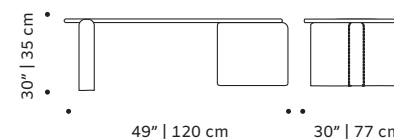

plain base estremoza rosa, estremoza, nero marquina

weight 560 lb | 254 kg

dimensions ø 40" | 100 cm

h 14" | 35 cm

// center tables

//as pictured
 top: estremoza marble
 textured base: estremoza marble
 plain base: nero marquina

weight 253 lb | 115 kg

dimensions w 49" | 120 cm
d 30" | 77 cm
h 30" | 35 cm

// center tables

//as pictured
estremo matte marble top, nero marquina marble right base, estremo rosa matte marble left base

chloé