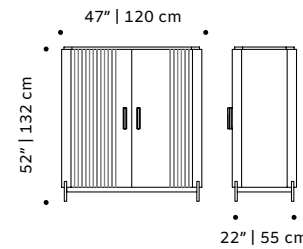

malcolm

bar cabinet

- **top** marble
- **structure** plywood veneer
- **handles** polished/satin brass or nickel
- **feet** plated brass or inox
- **weight** 397 lb | 180 kg
- **dimensions** w 47" | 120 cm
  d 22" | 55 cm
  h 52" | 132 cm