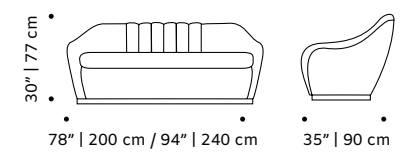

// center tables

//as pictured
top: camel cow leather top, ivory lacquered metal base
bottom: vintage pink cow leather top, ivory lacquered metal base

gia round

couch

- top** fabric or leather
- base** polished/satin brass, copper or nickel
- weight** 132 lb | 60 kg / 154 lb | 70 kg
- dimensions** w 78" | 200 cm / w 94" | 240 cm
d 35" | 90 cm
h 30" | 77 cm
seat height 17" | 43 cm