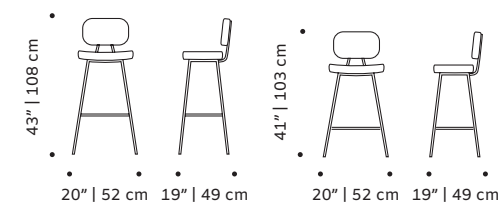

weight 15 lb | 7 kg

dimensions w 20" | 52 cm
d 19" | 49 cm
h counter 41" | 103 cm
seat height counter 30" | 75 cm
h bar 43" | 108 cm
seat height bar 31" | 80 cm

//as pictured
smooth easy clean gingerbread, smooth easy clean
shell piping, copper color lacquered metal feet