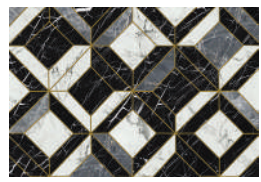

Leaf

Tabacco

sage

mauve

safron

coral

noir

wine