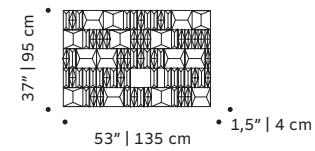

african seed	mangosteen	horned melon	pitaya	anis
w 14" 35 cm	w 11" 27 cm	w 11" 28 cm	w 13" 32 cm	w 13" 32 cm
d 2" 6 cm	d 5" 13 cm	d 4" 10 cm	d 3" 7 cm	d 3" 8 cm
h 8" 22 cm	h 8" 20 cm	h 8" 21 cm	h 8" 21 cm	h 13" 32 cm

salvé terra

gold collection

handmade ceramic

dimensions

african seed	mangosteen	horned melon	pitaya	anis
w 14" 35 cm	w 11" 27 cm	w 11" 28 cm	w 13" 32 cm	w 13" 32 cm
d 2" 6 cm	d 5" 13 cm	d 4" 10 cm	d 3" 7 cm	d 3" 8 cm
h 8" 22 cm	h 8" 20 cm	h 8" 21 cm	h 8" 21 cm	h 13" 32 cm

// ceramics

terra cota

tiles panel

handmade tiles and lacquered wood frame in ivory,
bronze or black

weight 100 lb | 46 kg

dimensions w 59" | 150 cm
d 1,5" | 4 cm
h 39" | 100 cm

//as pictured
terracotta milano velasca, sempione and missori
tiles in terracotta, bronze wood frame

terra dawn

tiles panel

handmade tiles and lacquered wood frame in ivory,
bronze or black

weight 100 lb | 46 kg

dimensions w 59" | 150 cm
d 1,5" | 4 cm
h 39" | 100 cm

//as pictured
terracota milano velasca and sempione in
wilight, roriz , bronze wood frame