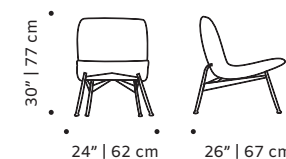

top fabric or leather

feet solid wood

optional ottoman

weight 44 lb | 20 kg

dimensions w 28" | 71 cm

d 31" | 78 cm

h 32" | 80 cm

seat height 17" | 43 cm

// armchairs

//as pictured

top: smooth 77, beech 056-1 solid wood feet

bottom: smooth 64, beech 056-1 solid wood feet

chiado

armchair

- top** fabric or leather
- feet** lacquered metal
- weight** 46 lb | 21 kg
- dimensions** w 24" | 62 cm
d 26" | 67 cm
h 30" | 77 cm
seat height 17" | 44 cm