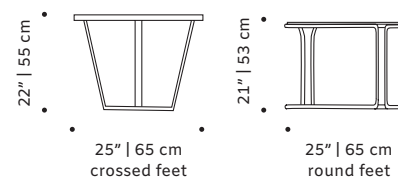

eileen

side table

- top** estremoze marbled, plywood veneer, lacquered MDF, or decap
- middle part** polished/satin brass, copper or nickel or lacquered metal
- base** MDF veneer or lacquered MDF
- use** indoor
- weight** 59 lb | 32 kg
- dimensions** ø 24" | 60 cm
h 20" | 50 cm

//as pictured
top: estremoze marbled top, polished copper middle part, natural walnut base
bottom: estremoze marbled top, ivory lacquered metal middle part, natural walnut base

new air

side table

- top** marble, plywood veneer, lacquered MDF or decap
- base** polished/satin brass, copper or nickel for indoor or lacquered metal for outdoor
- use** indoor and outdoor
- weight** 24 lb | 11 kg
- dimensions** ø 24" | 60 cm
h 14" | 36 cm / h 16" | 42 cm

//as pictured
top: estremoze marbled top, polished copper base
bottom: natural oak top, dream lacquered metal base

// side tables

caldas round

side table

- top** handmade tiles available in pattern, stripes plain, gaudí, circles, stripes, with ou without glass
- structure** wood for indoor or lacquered metal for outdoor
- feet** lacquered metal
- use** outdoor and indoor
- weight** 37 lb | 17 kg
- dimensions** 1 Ø 25" | 65 cm
h 22" | 55 cm
2 Ø 25" | 65 cm
h 21" | 53 cm

flex

side table

- top** marble, plywood veneer, lacquered MDF or decape
- feet** solid wood
- fittings** polished/satin brass or lacquered metal
- use** indoor
- weight** 26 lb | 13 kg
- dimensions** ø 24" | 60 cm
h 20" | 50 cm