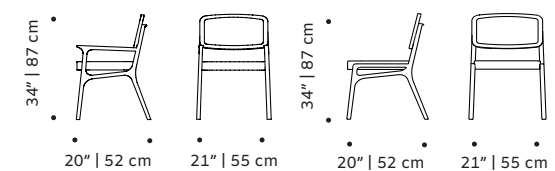

weight 14 lb | 7 kg

dimensions w 19" | 49 cm

d 20" | 51 cm

h 32" | 82 cm

seat height 20" | 50 cm

// chair

//as pictured
bouclé snow back, smooth easy clean
shell seat, ivory lacquered metal feet,
polished brass applications

with arms

karl

chair

structure natural rattan and solid wood, choose from solid or lacquer colors

seat (optional) fabric or leather

weight 17 lb | 8 kg

dimensions w 20" | 52 cm
d 21" | 55 cm
h 34" | 87 cm
seat height 19" | 48 cm