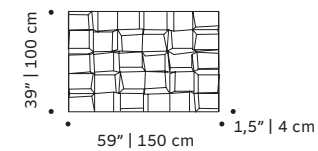

terra dawn

tiles panel

handmade tiles and lacquered wood frame in ivory,
bronze or black

weight 100 lb | 46 kg

dimensions w 59" | 150 cm
d 1,5" | 4 cm
h 39" | 100 cm

//as pictured
terracota milano velasca and sempione in
wilight, roriz , bronze wood frame

tua

tiles panel

handmade tiles and lacquered wood frame in ivory, bronze or black

colors for the tiles available colors in pages 197-198

weight 100 lb | 46 kg

dimensions w 59" | 150 cm
d 1,5" | 4 cm
h 39" | 100 cm

colors available colors in pages 197-198

weight 133 lb | 60 kg

dimensions w 59" | 150 cm
d 1,5" | 4 cm
h 39" | 100 cm

// tiles panels

//as pictured
top: douro tiles in gold, ivory wood frame
bottom: douro tiles in deep blue, bronze wood frame

tejo

tiles panel

handmade tiles and lacquered wood frame in ivory, bronze or black

colors for the tiles available colors in pages 197-198

weight 124 lb | 54 kg

dimensions w 59" | 150 cm
d 1,5" | 4 cm
h 39" | 100 cm