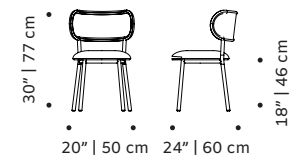

louise

chair

- **seat** fabric or leather
- **structure** lacquered metal
- **weight** 13 lb | 6 kg
- **dimensions** w 20" | 50 cm
  d 20" | 50 cm
  h 30" | 77 cm
  seat height 18" | 46 cm

//as pictured
salmon color metal structure,
salmon cream seat