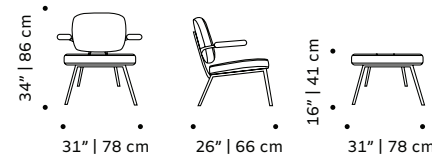

state

armchair

- **top** fabric or leather
- **feet** polished/satin brass, copper or nickel or lacquered metal
- **weight** 48 lb | 22 kg
- **dimensions** w 31" | 78 cm
  d 26" | 66 cm
  h 34" | 86 cm
  seat height 16" | 41 cm