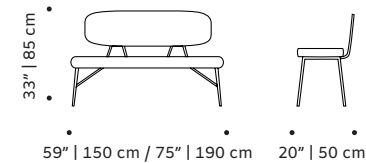

state

bench

top fabric or leather

feet polished/satin brass, copper or nickel or lacquered metal

weight 77 lb | 35 kg / 88 lb | 40 kg

dimensions w 59" | 150 cm / w 75" | 190 cm

d 20" | 50 cm

h 33" | 85 cm

seat height 19" | 48 cm