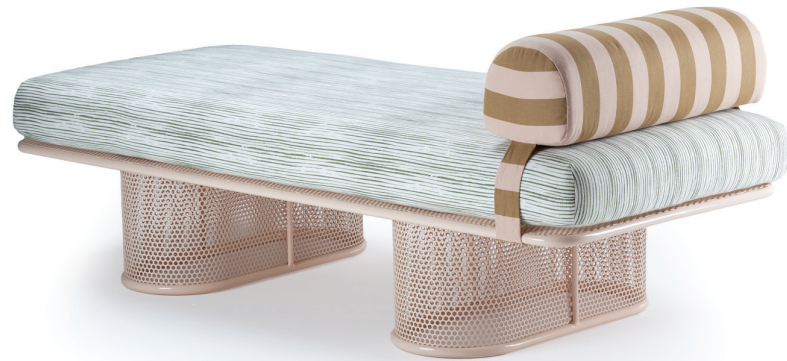

//as pictured
 go with the flow, salmon stainless steel 304
 structure

riviera

chair

top fabric
structure stainless steel 304
dimensions w 46 cm
 d 52 cm
 h counter 91 cm
 seat height counter 71 cm
 h bar 96 cm
 seat height bar 76 cm

//as pictured
 raja esmeche naranja/blanco, earth stainless
 steel 304 structure

// outdoor

riviera

bench

top fabric
structure stainless steel 304
dimensions w 160/180/190 cm
 d 70 cm
 h 56 cm

//as pictured
 stello green and belmondo 005 cushion, nude
 stainless steel 304 structure

riviera

daybed

top fabric
structure stainless steel 304
dimensions w 190 cm
 d 79 cm
 h 69 cm

//as pictured
 raja esmeche blanco/verde oscuro,
 sage stainless steel 304 structure

// outdoor

w 88 cm
d 88 cm
h 38 cm