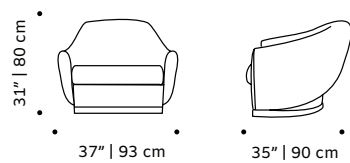

grace

armchair

top fabric or leather

base polished/satin brass, copper or nickel

weight 70 lb | 32 kg

dimensions w 37" | 93 cm
d 35" | 90 cm
h 31" | 80 cm
seat height 15" | 39 cm

//as pictured
alston flamingo, paris champagne piping,
polished brass base