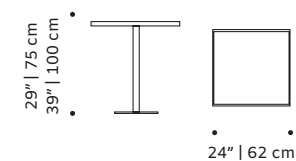

jean

dinner table

- top** estremo, nero marquina, verde guatemala, estremo rosa marble
- middle part** estremo, nero marquina, estremo rosa marble
- base** estremo marble
- use** indoor or outdoor
- weight** 551 lb | 250 kg
- dimensions** ø 48" | 120 / 60" | 150 cm
h 30" | 75 cm

flex

dinner table

- top** marble, plywood veneer or lacquered MDF
- feet** solid wood
- fittings** polished/satin brass or lacquered metal
- use** indoor
- weight** 140 lb | 60 kg
- dimensions** ø 39" | 100 cm
h 30" | 75 cm

caldas

dinner table

- top** handmade tiles available in pattern, stripes plain, gaudí, circles, stripes, with ou without glass
- structure** wood for indoor or lacquered metal for outdoor
- base** lacquered metal
- use** outdoor and indoor
- weight** 55 lb | 25 kg
- dimensions** w 24" | 62 cm
d 24" | 62 cm
h 29" | 75 cm / h 39" | 100 cm