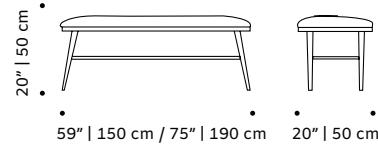

nano

bench

top fabric or leather

feet solid or lacquered wood

weight 22 lb | 10 kg / 26 lb | 12 kg

dimensions w 59" | 150 cm / w 75" | 190 cm

d 20" | 50 cm

h 20" | 50 cm

//as pictured
top: navy cow leather, natural oak feet
bottom: taupe cow leather, beech 056-1 solid wood feet