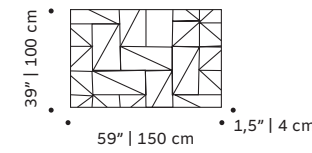

colors available colors in pages 197-198

weight 133 lb | 60 kg

dimensions w 59" | 150 cm
d 1,5" | 4 cm
h 39" | 100 cm

// tiles panels

//as pictured
top: douro tiles in gold, ivory wood frame
bottom: douro tiles in deep blue, bronze wood frame

tejo

tiles panel

handmade tiles and lacquered wood frame in ivory, bronze or black

colors for the tiles available colors in pages 197-198

weight 124 lb | 54 kg

dimensions w 59" | 150 cm
d 1,5" | 4 cm
h 39" | 100 cm

// tiles panels

//as pictured
top: tejo tiles in yellow sun, black wood frame
bottom: tejo tiles in mint, black wood frame

furniture

olga

sideboard

structure lacquered mdf
feet solid wood
handles plywood veneer
weight 158 lb | 72 kg
dimensions w 77" | 195 cm
d 22" | 55 cm
h 32" | 81 cm