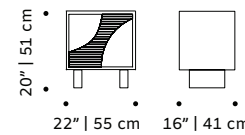

structure lacquered mdf

feet solid wood

handles plywood veneer

weight 37 lb | 17 kg

dimensions w 22" | 55 cm

d 16" | 41 cm

h 20" | 51 cm

//as pictured
top: ivory lacquered mdf structure,
natural oak feet and handles
bottom: nude lacquered mdf structure,
natural oak feet and handles