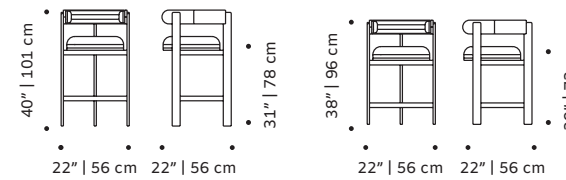

weight 24 lb | 11 kg
dimensions w 22" | 56 cm
 d 22" | 56 cm
 h counter 38" | 96 cm
 seat height counter 29" | 73 cm
 h bar 40" | 101 cm
 seat height bar 31" | 78 cm

//as pictured
 beech 056-0 solid wood structure,
 bouclé latte back and seat