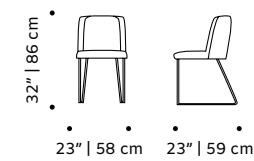

weight 17 lb | 8 kg

dimensions w 21" | 54 cm

d 20" | 51 cm

h 33" | 85 cm

seat height 20" | 50 cm

//as pictured
olavi clementine seat and barcelona
paprika back, black lacquered metal feet

// chairs

croix I

chair

top fabric or leather

feet polished/satin brass, copper or nickel or lacquered metal

weight 29 lb | 13 kg

dimensions w 23" | 58 cm

d 23" | 59 cm

h 32" | 86 cm

seat height 19" | 48 cm