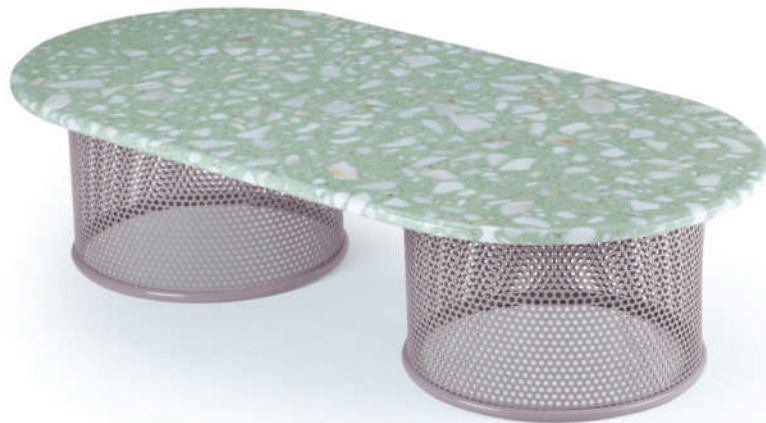

riviera

dinner tables

top marble
structure stainless steel 304
dimensions Ø 120 cm
 h 75 cm

//as pictured
 top: terrazzo red/black marble top, nude stainless steel 304 base
 bottom: terrazzo red/black marble top, copper color stainless steel 304 base

riviera

side table

top marble
structure stainless steel 304
dimensions Ø 60 cm
 h 40 cm

//as pictured
 top: travertine marble top, nude stainless steel 304 base
 bottom: travertine marble top, earth stainless steel 304 base

// outdoor

riviera

center tables

top marble
structure stainless steel 304
dimensions w 120 cm
 d 60 cm
 h 30 cm

//as pictured
 top: terrazzo sage marble top, sage stainless steel 304 base
 bottom: terrazzo sage marble top, lilac stainless steel 304 base