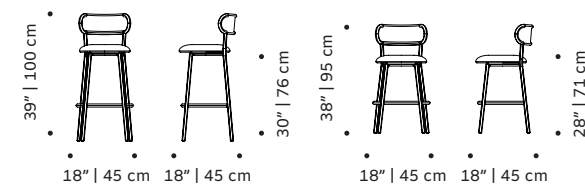

dimensions w 18" | 45 cm
d 18" | 45 cm
h counter 38" | 95 cm
seat height counter 28" | 71 cm
h bar 39" | 100 cm
seat height bar 30" | 76 cm

//as pictured
sage color metal structure,
smooth easy clean corn seat