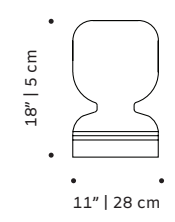

folk

stool

structure lacquered MDF
use indoor
weight 39 lb | 18 kg
dimensions ø 11" | 28 cm
h 18" | 45 cm