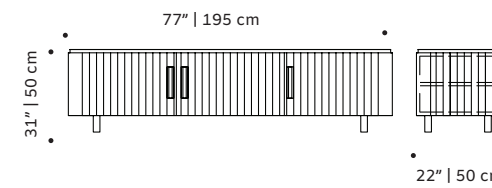

// consoles

space

tv bench

structure/drawers plywood veneer, laquered MDF or decapé

weight 165 lb | 75 kg

dimensions w 71" | 180 cm
d 22" | 55 cm
h 22" | 55 cm

//as pictured
top: natural walnut structure, natural oak drawers
bottom: natural oak structure, natural walnut drawers

malcom

tv bench

top marble

structure plywood veneer

handles polished/satin brass or nickel

feet plated brass or inox

weight 198 lb | 90 kg

dimensions w 77" | 195 cm
d 22" | 50 cm
h 31" | 50 cm