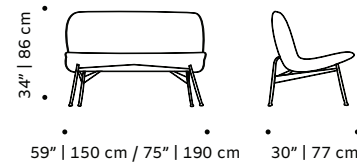

chiado

bench

top fabric or leather

feet lacquered metal

weight 99 lb | 55 kg / 110 lb | 50 kg

dimensions w 59" | 150 cm / w 75" | 190 cm

d 30" | 77 cm

h 34" | 86 cm

seat height 19" | 48 cm