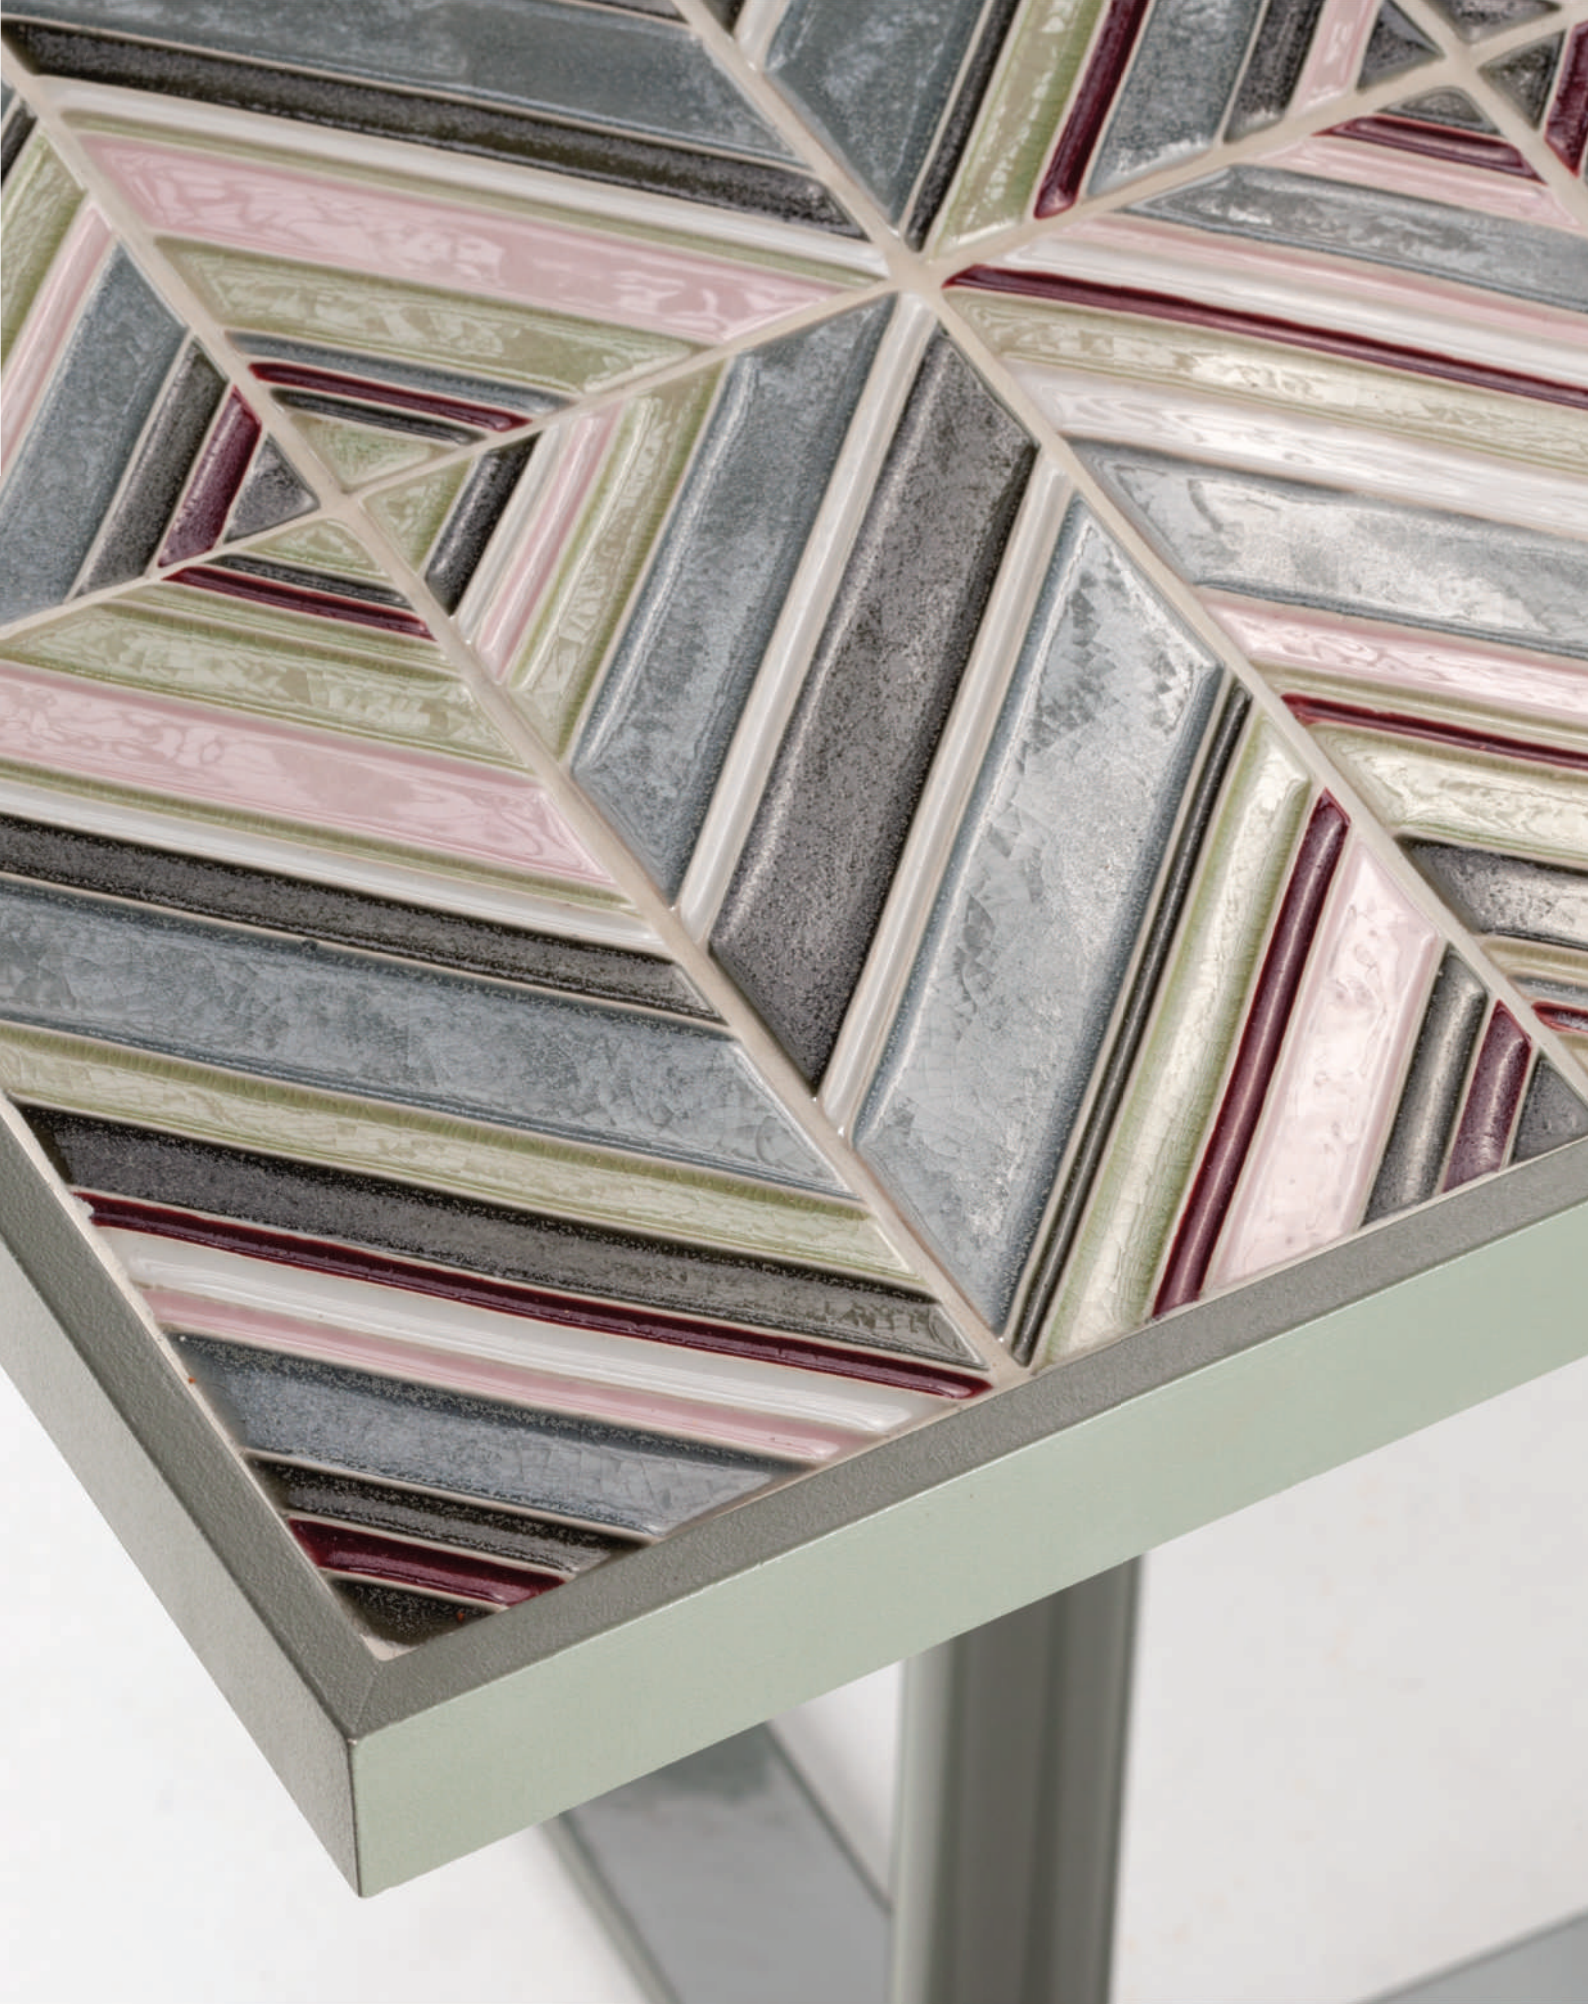

caldas rectangle

dinner table

- **top** handmade tiles available in pattern, stripes plain, gaudí, circules, stripes, with ou without glass
- **structure** wood for indoor or lacquered metal for outdoor
- **base** lacquered metal
- **use** outdoor and indoor
- **weight** 331 lb | 150 kg
- **dimensions** w 79" | 200 cm
  d 39" | 100 cm
  h 30" | 76 cm

// dinner tables

//as pictured
top: nude stripes ceramic top, copper color wood structure, copper color lacquered metal base
bottom: sage stripes ceramic tiles top, nude wood structure, nude lacquered metal feet