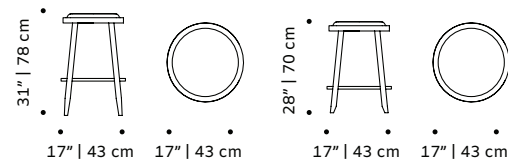

luc

bar chair

- **structure** solid or lacquered wood
- **seat (optional)** fabric or leather
- **ring** lacquered metal or polished/satin brass, copper or nickel
- **weight** 18 lb | 8 kg
- **dimensions** Ø 17" | 43cm
  h counter 28" | 70 cm
  h bar 31" | 78 cm