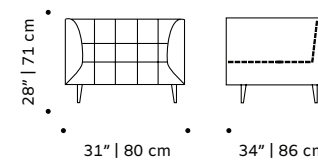

dust

armchair

top fabric or leather

feet solid or lacquered wood

fittings polished/satin brass, copper or nickel

weight 55 lb | 25 kg

dimensions w 31" | 80 cm
d 34" | 86 cm
h 28" | 73 cm
seat height 16" | 41 cm