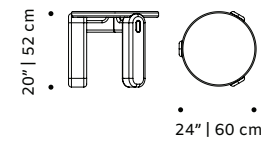

mona

side table

top travertine, estremo white, natural oak,
natural walnut or lacquered wood

feet lacquered or solid wood

applications solid wood

dimensions Ø 39" | 100 cm
h 20" | 52 cm

//as pictured
top: travertine top, powder lacquered wood feet,
natural oak applications
bottom: travertine top, ivory lacquered wood
feet, natural oak applications