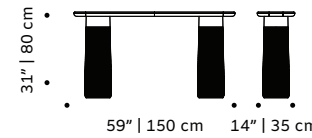

form

sideboard

structure plywood veneer, laquered MDF or decape
applications polished/satin brass, copper or nickel
weight 178 lb | 81 kg
dimensions w 77" | 195 cm
 d 22" | 55 cm
 h 31" | 79 cm

//as pictured
top: natural walnut structure, polished brass applications
bottom: dark walnut structure

go

sideboard

structure plywood veneer, laquered MDF or decape
weight 158 lb | 72 kg
dimensions w 77" | 195 cm
 d 20" | 50 cm
 h 31" | 79 cm

//as pictured
top: sage lacquered MDF structure, natural oak doors and feet
bottom: natural walnut structure, ivory vlacquered MDF doors

// sideboards

cactus

console

- top** marble, wood veneer or lacquered wood
- base** marble, wood veneer or lacquered wood
- dimensions** w 59" | 150 cm
d 14" | 35 cm
h 31" | 80 cm

//as pictured
travertine

poppy

console

- top** marble extremoz or travertino, wood lacquered matte
- base** marble extremoz ribbed (for marble top), marble travertino ribbed, marble extremoz plain (lacquered wood matte top)
- weight** 461 lb | 209 kg
- dimensions** w 59" | 150 cm
d 14" | 35 cm
h 31" | 80 cm