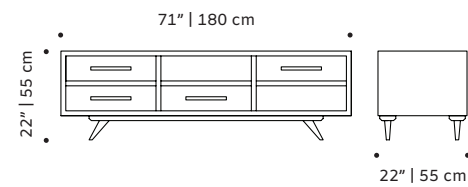

// consoles

space

tv bench

structure/drawers plywood veneer, laquered MDF or decapé

weight 165 lb | 75 kg

dimensions w 71" | 180 cm
d 22" | 55 cm
h 22" | 55 cm

//as pictured
top: natural walnut structure, natural oak drawers
bottom: natural oak structure, natural walnut drawers