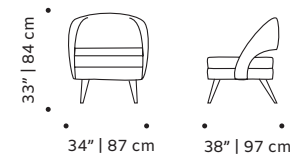

ava

armchair

- **top** fabric or leather
- **feet** solid or lacquered wood
- **fittings** polished/satin brass, copper or nickel
- **weight** 48 lb | 22 kg
- **dimensions** w 34" | 87 cm
  d 38" | 97 cm
  h 33" | 84 cm
  seat height 15" | 39 cm