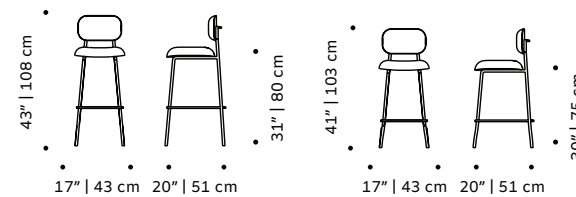

miami

bar chair

top fabric or leather

feet lacquered metal

applications polished/satin brass, copper or nickel

weight 17 lb | 8 kg

dimensions w 17" | 43 cm

d 20" | 51 cm

h counter 41" | 103 cm

seat height counter 30" | 75 cm

h bar 43" | 108 cm

seat height bar 31" | 80 cm