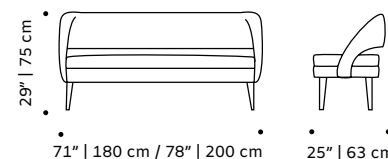

//as pictured
 top: natural oak structure, paris salmon
 back and seat
 bottom: natural oak structure, paris light blue
 back and seat

gia

settee

top fabric or leather
feet wood or polished/satin brass, copper or nickel
weight 79 lb | 36 kg / 112 lb | 51 kg
dimensions w 63" | 160 cm / w 79" | 200 cm
 d 31" | 80 cm
 h 34" | 87 cm
 seat height 17" | 43 cm

weight 112 lb | 51 kg / 123 lb | 56 kg

dimensions w 71" | 180 cm / w 78" | 200 cm

d 25" | 63 cm

h 29" | 75 cm

seat height 16" | 41 cm

//as pictured

top: stamp burnt orange back, barcelona brick, barcelona mouse seat, black lacquered wood feet
bottom: stamp teal, barcelona fir, barcelona mouse seat, black lacquered wood feet