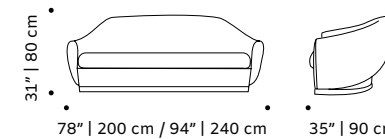

grace

couch

- **top** fabric or leather
- **base** polished/satin brass, copper or nickel
- **weight** 154 lb | 70 kg / 176 lb | 80 kg
- **dimensions** w 78" | 200 cm / w 94" | 240 cm
  d 35" | 90 cm
  h 31" | 80 cm
  seat height 17" | 43 cm