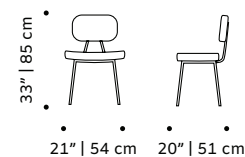

weight 17 lb | 8 kg

dimensions w 21" | 54 cm

d 20" | 51 cm

h 33" | 85 cm

seat height 20" | 50 cm

//as pictured
olavi clementine seat and barcelona
paprika back, black lacquered metal feet

// chairs

croix I