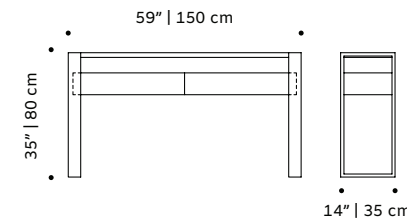

//as pictured
top: natural walnut structure, plated brass feet
bottom: natural walnut structure, spotted brown lacquered metal feet

// consoles