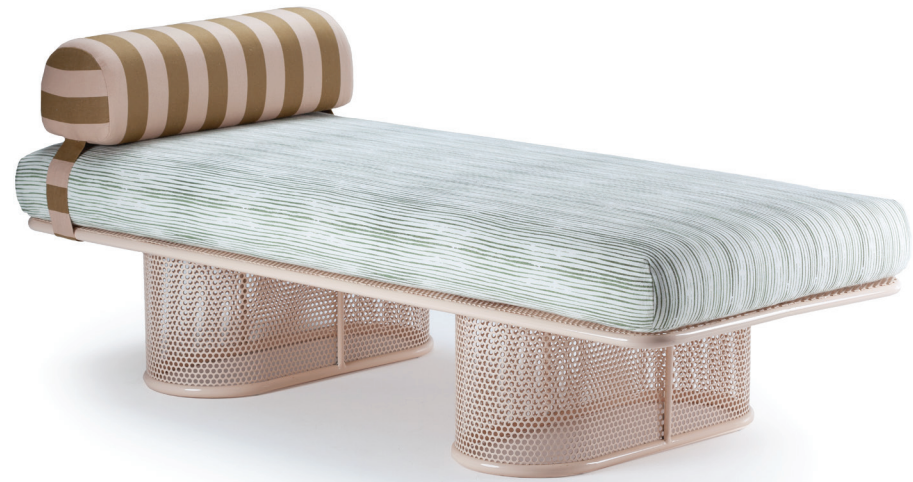

h 82 cm

seat height 49 cm

//as pictured
strange love 003, earth stainless steel 304
structure

riviera

armchair

top fabric
structure stainless steel 304
dimensions w 69 cm
 d 87 cm
 h 71 cm
 seat height 39 cm

//as pictured
 go with the flow, salmon stainless steel 304
 structure

riviera

chair

top fabric
structure stainless steel 304
dimensions w 46 cm
 d 52 cm
 h counter 91 cm
 seat height counter 71 cm
 h bar 96 cm
 seat height bar 76 cm

//as pictured
 raja esmeche naranja/blanco, earth stainless
 steel 304 structure

// outdoor

riviera

bench

top fabric
structure stainless steel 304
dimensions w 160/180/190 cm
 d 70 cm
 h 56 cm

//as pictured
 stello green and belmondo 005 cushion, nude
 stainless steel 304 structure

riviera

daybed

top fabric
structure stainless steel 304
dimensions w 190 cm
 d 79 cm
 h 69 cm

//as pictured
 raja esmeche blanco/verde oscuro,
 sage stainless steel 304 structure

// outdoor

w 88 cm
d 88 cm
h 38 cm