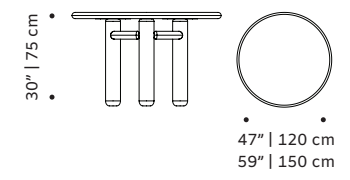

//as pictured
top: natural oak base, powder lacquered wood feet, salmon lacquered metal tubes
bottom: natural oak base, taupe lacquered wood feet, ivory lacquered metal tubes

// dinner table