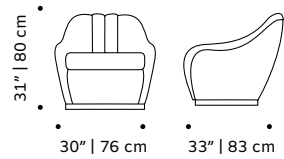

weight 33 lb | 15 kg

dimensions w 34" | 87 cm

d 38" | 97 cm

h 33" | 84 cm

seat height 17" | 43 cm

// armchairs

//as pictured
 top: barcelona prussian, polished brass feet
 bottom: barcelona prussian, white lacquered metal feet

// armchairs

//as pictured
stamp teal back, barcelona fir and barcelona mouse seat, barcelona mouse piping, black lacquered wood feet

gia

armchair

- top** fabric or leather
- base** solid wood, polished/satin brass, copper or nickel
- weight** 48 lb | 22 kg
- dimensions** w 30" | 76 cm
d 33" | 83 cm
h 31" | 80 cm
seat height 15" | 39 cm