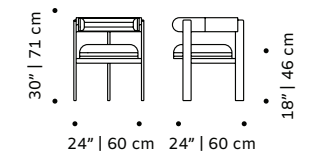

moulin

chair

- **top** fabric or leather
- **structure** beech solid wood and plywood
- **applications** polished/satin brass, copper or nickel
- **weight** 24 lb | 11 kg
- **dimensions** w 24" | 60 cm
  d 24" | 60 cm
  h 30" | 71 cm
  seat height 18" | 46 cm

//as pictured
//as pictured
beech 056-0 solid wood structure,
ECOOL Garden Leaf 20 back and seat