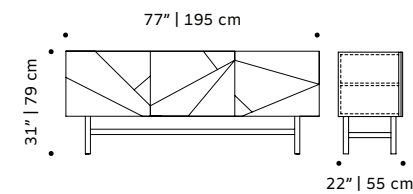

tejo

tiles panel

handmade tiles and lacquered wood frame in ivory, bronze or black

colors for the tiles available colors in pages 197-198

weight 124 lb | 54 kg

dimensions w 59" | 150 cm
d 1,5" | 4 cm
h 39" | 100 cm

// tiles panels

//as pictured
top: tejo tiles in yellow sun, black wood frame
bottom: tejo tiles in mint, black wood frame

furniture

olga

sideboard

structure lacquered mdf
feet solid wood
handles plywood veneer
weight 158 lb | 72 kg
dimensions w 77" | 195 cm
d 22" | 55 cm
h 32" | 81 cm

// sideboards

//as pictured
top: nude lacquered mdf structure, natural oak feet and handles
bottom: jade lacquered mdf structure, natural oak feet and handles

malcolm

sideboard

- top** marble
- structure** plywood veneer
- handles** polished/satin brass or nickel
- feet** plated brass or inox
- weight** 342 lb | 155 kg
- dimensions** w 77" | 195 cm
d 22" | 55 cm
h 31" | 79 cm

jazz

sideboard

structure plywood veneer
doors lacquered MDF
applications polished/satin brass, copper or nickel or oxidized brass
weight 158 lb | 72 kg
dimensions w 77" | 195 cm
 d 22" | 55 cm
 h 31" | 79 cm