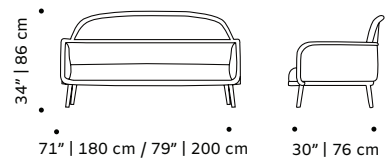

// settees

//as pictured
dakota 87, smooth easy clean alluminium piping,
056-0 solid wood feet

luc

settee

structure solid or lacquered wood
back and seat fabric or leather
weight 77 lb | 35 kg / 99 lb 45 kg
dimensions w 71" | 180 cm / w 79" | 200 cm
 d 30" | 76 cm
 h 34" | 86 cm
 seat height 17" | 43 cm

//as pictured
 top: natural oak structure, paris salmon
 back and seat
 bottom: natural oak structure, paris light blue
 back and seat

gia

settee

top fabric or leather
feet wood or polished/satin brass, copper or nickel
weight 79 lb | 36 kg / 112 lb | 51 kg
dimensions w 63" | 160 cm / w 79" | 200 cm
 d 31" | 80 cm
 h 34" | 87 cm
 seat height 17" | 43 cm