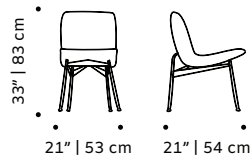

chiado

chair

top fabric or leather
feet lacquered metal
weight 20 lb | 9 kg
dimensions w 21" | 53 cm
d 21" | 54 cm
h 33" | 83 cm
seat height 19" | 48 cm

//as pictured
delfos 25 black, black
lacquered metal feet