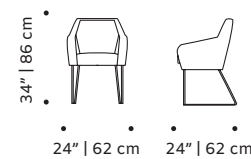

croix

chair

top fabric or leather

feet polished/satin brass, copper or nickel or lacquered metal

weight 33 lb | 15 kg

dimensions w 24" | 62 cm

d 24" | 62 cm

h 34" | 86 cm

seat height 19" | 49 cm