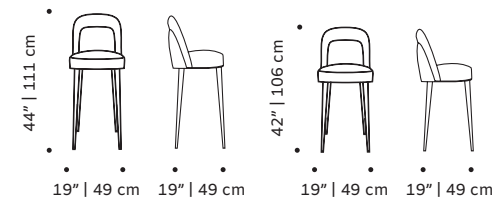

frida

bar chair

- **top** fabric or leather
- **feet** solid or lacquered wood
- **fittings** polished/satin brass, copper or nickel
- **weight** 22 lb | 10 kg
- **dimensions**
  - w 19" | 49 cm
  - d 19" | 49 cm
  - h counter 42" | 106 cm
  - seat height counter 29" | 75 cm
  - h bar 44" | 111 cm
  - seat height bar 31" | 80 cm

//as pictured
smooth 67 top, polverde seta leather back and seat, smooth 85 piping, beech 056-0 solid wood feet, polished brass fittings