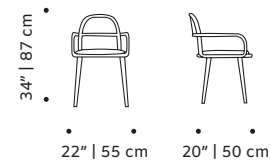

weight 11 lb | 5 kg

dimensions w 22" | 55 cm

d 20" | 50 cm

h 34" | 87 cm

seat height 19" | 48 cm

// chairs

//as pictured
 top: black lacquered wood structure, smooth 87
 seat
 bottom: natural oak structure

ava