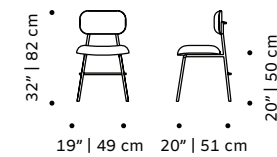

weight 14 lb | 7 kg

dimensions w 19" | 49 cm

d 20" | 51 cm

h 32" | 82 cm

seat height 20" | 50 cm

// chair

//as pictured
bouclé snow back, smooth easy clean
shell seat, ivory lacquered metal feet,
polished brass applications