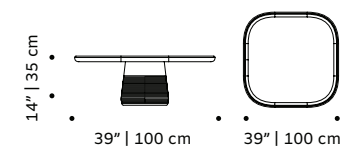

base marble estremoz ribbed (for marble top),
marble travertino ribbed, marble estremoz plain
(lacquered wood matte top)

weight 331 lb | 150 kg

dimensions w 39" | 100 cm
d 39" | 100 cm
h 14" | 35 cm

// center table