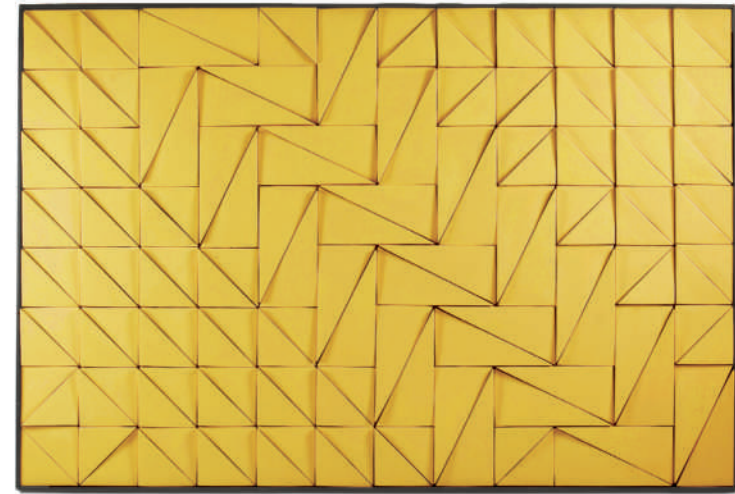

// tiles panels

//as pictured
top: tua and tua stripes tiles in white gloss, black wood frame
bottom: tua and tua stripes tiles in rose matte, black wood frame

douro

tiles panel

handmade tiles and lacquered wood frame in ivory, bronze or black

colors available colors in pages 197-198

weight 133 lb | 60 kg

dimensions w 59" | 150 cm
d 1,5" | 4 cm
h 39" | 100 cm

// tiles panels

//as pictured
top: douro tiles in gold, ivory wood frame
bottom: douro tiles in deep blue, bronze wood frame

tejo

tiles panel

handmade tiles and lacquered wood frame in ivory, bronze or black

colors for the tiles available colors in pages 197-198

weight 124 lb | 54 kg

dimensions w 59" | 150 cm
d 1,5" | 4 cm
h 39" | 100 cm