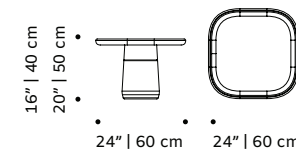

// side table

cactus

side table

- top** marble, wood veneer or lacquered wood
- base** marble, wood veneer or lacquered wood
- dimensions** ø 24" | 60 cm
h 16" | 40 cm
20" | 50 cm

//as pictured
top: terrazzo sage
bottom: terrazzo green

poppy

side table

- top** marble extremoz or travertino, wood lacquered matte
- base** marble extremoz ribbed (for marble top), marble travertino ribbed, marble extremoz plain (lacquered wood matte top)
- weight** 176 lb | 80 kg
- dimensions** w 24" | 60 cm
d 24" | 60 cm
h 16" | 40 cm
20" | 50 cm