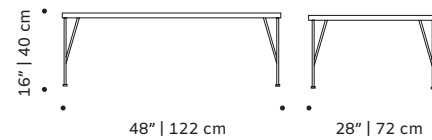

caldas

center table

- **top** handmade tiles available in pattern, stripes plain, gaudí, circles, stripes, with ou without glass
- **structure** wood for indoor or lacquered metal for outdoor
- **feet** lacquered metal
- **use** outdoor and indoor
- **weight** 59 lb | 32 kg
- **dimensions** w 48" | 122 cm
  d 28" | 72 cm
  h 16" | 40 cm