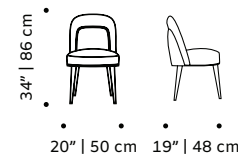

d 24" | 62 cm

h 34" | 86 cm

seat height 19" | 49 cm

// chairs

//as pictured
 top: bouclé latte, ivory lacquered metal feet
 bottom: paris safira, smooth 85 piping, ivory lacquered metal feet

frida

chair

- top** fabric or leather
- feet** solid or lacquered wood
- fittings** polished/satin brass, copper or nickel
- weight** 22 lb | 10 kg
- dimensions** w 20" | 50 cm
d 19" | 48 cm
h 34" | 86 cm
seat height 20" | 50 cm