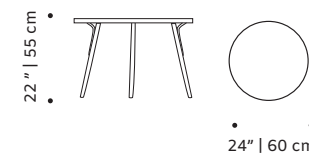

side table

- top** handmade tiles available in pattern, stripes plain, gaudí, circles, stripes, with or without glass
- structure** wood for indoor or lacquered metal for outdoor
- feet** lacquered metal
- use** outdoor and indoor
- weight** 37 lb | 17 kg
- dimensions** w 25" | 65 cm
d 25" | 65 cm
h 25" | 65 cm

way

side table

structure plywood veneer, lacquered MDF
or decapé

feet solid wood

fittings polished/satin brass, copper or nickel or
lacquered metal

use indoor

weight 19 lb | 9 kg

dimensions ø 24" | 60 cm
h 22" | 55 cm