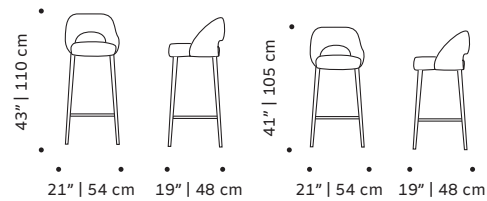

lola

bar chair

- **top** fabric or leather
- **feet** solid or lacquered wood
- **ring** polished/brushed brass, copper or nickel or lacquered metal
- **weight** 26 lb | 12 kg
- **dimensions**
  - w 21" | 54 cm
  - d 19" | 48 cm
  - h counter 41" | 105 cm
  - seat height counter 28" | 70 cm
  - h bar 43" | 110 cm
  - seat height bar 30" | 75 cm

//as pictured
latch 07 back, paris black seat, black lacquered wood feet, polished brass ring