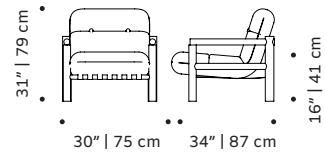

james

armchair

- **top** fabric or leather
- **structure** solid wood
- **tubes** solid or lacquered wood
- **dimensions** w 31" | 77 cm
  d 33" | 84 cm
  h 30" | 76 cm
  seat height 16" | 40 cm

//as pictured
racer clove, 056-3 beech solid wood structure,
nude lacquered wood matte tubes