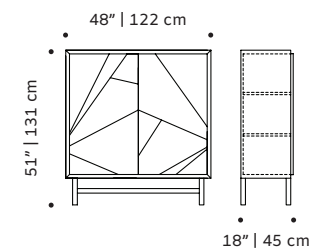

applications polished/satin brass, copper or nickel

weight 147 lb | 67 kg

dimensions w 71" | 180 cm
d 22" | 50 cm
h 20" | 50 cm

// tv benches

//as pictured
top: natural walnut structure, polished brass applications
bottom: natural walnut structure

jazz

bar cabinet

structure plywood veneer or lacquered MDF

doors lacquered MDF or decapé

applications polished/satin brass, copper or nickel or oxidized brass

weight 187 lb | 85 kg

dimensions w 48" | 122 cm

d 18" | 45 cm

h 51" | 131 cm

//as pictured

top: natural walnut structure, nude lacquered MDF doors, oxidized brass applications

bottom: black lacquered MDF structure, ivory lacquered MDF door, oxidized brass applications