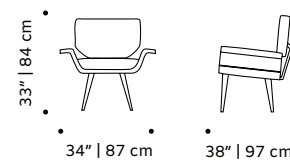

// armchairs

//as pictured
smooth 30, black lacquered metal feet

ivy

armchair

- top** fabric or leather
- feet** solid or lacquered wood
- back detail** lacquered metal
- fittings** polished/satin brass or nickel
- weight** 33 lb | 15 kg
- dimensions** w 34" | 87 cm
d 38" | 97 cm
h 33" | 84 cm
seat height 17" | 44 cm