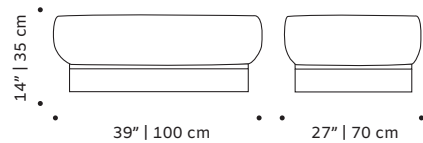

chloé

center table

- **top** marble
- **structure** fabric or leather
- **rim** polished/satin brass, copper or nickel
- **use** indoor
- **weight** 95 lb | 43 kg
- **dimensions** w 39" | 100 cm
  d 27" | 70 cm
  h 14" | 35 cm

//as pictured
top: estremo matte marble top, rust and monel synthetic leather structure, polished brass rim
bottom: estremo matte marble top, sage and eucalyptus synthetic leather structure, polished brass rim