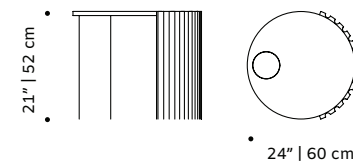

poppy

side table

- top** marble extremoz or travertino, wood lacquered matte
- base** marble extremoz ribbed (for marble top), marble travertino ribbed, marble extremoz plain (lacquered wood matte top)
- weight** 176 lb | 80 kg
- dimensions** w 24" | 60 cm
d 24" | 60 cm
h 16" | 40 cm
20" | 50 cm

weight 370 lb | 168 kg

dimensions ø 24" | 60 cm

h 21" | 52 cm

// side tables

//as pictured

top: estremoza marble

textured base: estremoza marble

cylindric base: nero maquina