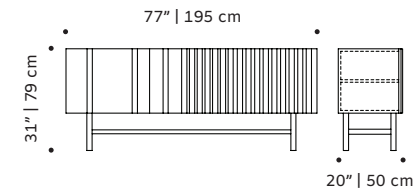

samoa

sideboard

- structure** plywood veneer
- doors** lacquered MDF and plywood veneer
- applications** polished/satin brass, copper or nickel
- weight** 202 lb | 92 kg
- dimensions** w 77" | 195 cm
d 22" | 55 cm
h 31" | 79 cm

form

sideboard

structure plywood veneer, laquered MDF or decape
applications polished/satin brass, copper or nickel
weight 178 lb | 81 kg
dimensions w 77" | 195 cm
 d 22" | 55 cm
 h 31" | 79 cm

//as pictured
top: natural walnut structure, polished brass applications
bottom: dark walnut structure

go

sideboard

structure plywood veneer, laquered MDF or decape
weight 158 lb | 72 kg
dimensions w 77" | 195 cm
 d 20" | 50 cm
 h 31" | 79 cm

//as pictured
top: sage lacquered MDF structure, natural oak doors and feet
bottom: natural walnut structure, ivory vlacquered MDF doors