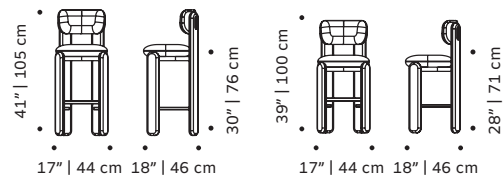

choux

bar chair

top fabric or leather

structure beech solid wood

applications beech solid wood

dimensions w 17" | 44 cm
d 18" | 46 cm
h counter 39" | 100 cm
seat height counter 28" | 71 cm
h bar 41" | 105 cm
seat height bar 30" | 76 cm