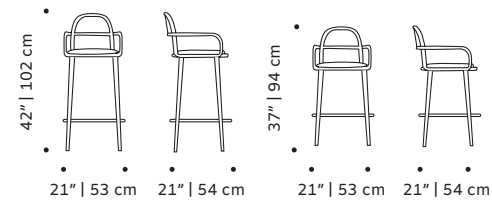

luc

bar chair

- **structure** solid or lacquered wood
- **seat (optional)** fabric or leather
- **ring** lacquered metal or polished/satin brass, copper or nickel
- **weight** 23 lb | 10 kg
- **dimensions**
  - w 21" | 53 cm
  - d 21" | 54 cm
  - h counter 37" | 94 cm
  - seat height counter 28" | 70 cm
  - h bar 42" | 102 cm
  - seat height bar 31" | 78 cm