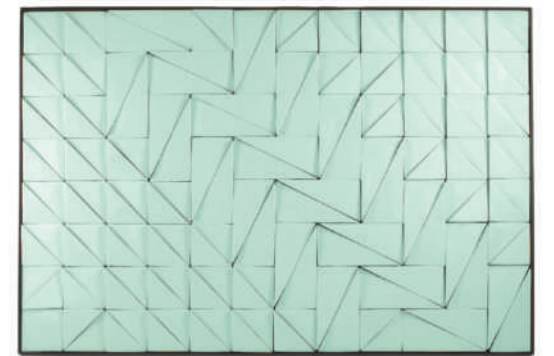

tejo

tiles panel

handmade tiles and lacquered wood frame in ivory, bronze or black

colors for the tiles available colors in pages 197-198

weight 124 lb | 54 kg

dimensions w 59" | 150 cm
d 1,5" | 4 cm
h 39" | 100 cm

// tiles panels

//as pictured
top: tejo tiles in yellow sun, black wood frame
bottom: tejo tiles in mint, black wood frame

furniture

olga

sideboard

structure lacquered mdf
feet solid wood
handles plywood veneer
weight 158 lb | 72 kg
dimensions w 77" | 195 cm
d 22" | 55 cm
h 32" | 81 cm

// sideboards

//as pictured
top: nude lacquered mdf structure, natural oak feet and handles
bottom: jade lacquered mdf structure, natural oak feet and handles

malcolm

sideboard

- top** marble
- structure** plywood veneer
- handles** polished/satin brass or nickel
- feet** plated brass or inox
- weight** 342 lb | 155 kg
- dimensions** w 77" | 195 cm
d 22" | 55 cm
h 31" | 79 cm