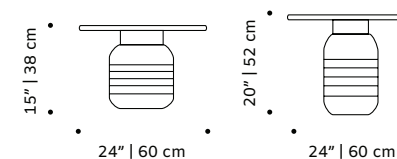

jean

side table

- **top** estremo, nero marquina, verde guatemala, estremo rosa marble
- **middle part** estremo, nero marquina, estremo rosa marble
- **base** estremo marble
- **use** indoor or outdoor
- **weight** 154 lb | 70 kg / 201 lb | 91 kg
- **dimensions** ø 24" | 60 cm
  h 15" | 38 cm
  ø 24" | 60 cm
  h 20" | 52 cm