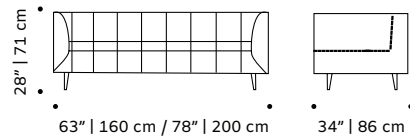

// couches

//as pictured
olavi 10, paris salmon piping, polished
brass base

dust

couch

- top** fabric or leather
- feet** solid wood or lacquered wood
- fittings** polished/satin brass, copper or nickel
- weight** 110 lb | 50 kg / 132 lb | 60 kg
- dimensions** w 63" | 160 cm / w 78" | 200 cm
d 34" | 86 cm
h 28" | 71 cm
seat height 15" | 39 cm