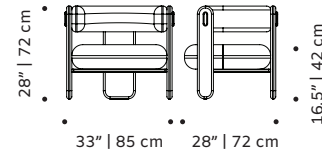

//as pictured
baves sunshine structure,
056-0 beech solid wood applications

// armchair