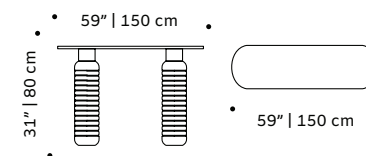

feet estremoz white matte

weight 461 lb | 209 kg

dimensions

w 59" | 150 cm

d 14" | 35 cm

h 31" | 80 cm

//as pictured

top: estremoz rose

bottom: terrazzo africa top, nero maquina middle part, estremoz white matte base

malcolm

console

- top** marble
- structure** plywood veneer
- handles** polished/satin brass or nickel
- feet** plated brass or inox
- weight** 170 lb | 77 kg
- dimensions** w 59" | 150 cm
d 14" | 35 cm
h 35" | 80 cm