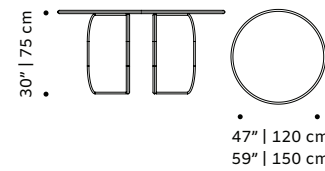

bar cabinet

- top** marble
- structure** plywood veneer
- handles** polished/satin brass or nickel
- feet** plated brass or inox
- weight** 397 lb | 180 kg
- dimensions** w 47" | 120 cm
d 22" | 55 cm
h 52" | 132 cm

go
bar cabinet

structure plywood veneer, lacquered MDF
or decape
weight 187 lb | 85 kg
dimensions w 49" | 125 cm
d 18" | 45 cm
h 53" | 135 cm

//as pictured
top: natural walnut and ivory lacquered MDF
structure
bottom: natural oak and beige lacquered MDF
structure

// bar cabinets

cactus

dinner table

top marble (merrazzo top only for 120cm), wood veneer or lacquered wood

base marble, wood veneer or lacquered wood

dimensions Ø 47" | 120 cm

59" | 150 cm

h 30" | 75 cm