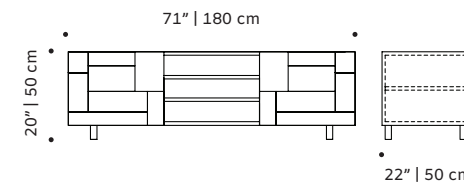

applications polished/satin brass, copper or nickel

weight 147 lb | 67 kg

dimensions w 71" | 180 cm
d 22" | 50 cm
h 20" | 50 cm

// tv benches

//as pictured
top: natural walnut structure, polished brass applications
bottom: natural walnut structure