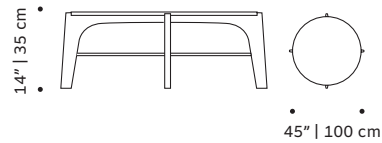

weight 253 lb | 115 kg

dimensions w 49" | 120 cm
d 30" | 77 cm
h 30" | 35 cm

// center tables

//as pictured
estremo matte marble top, nero marquina marble right base, estremo rosa matte marble left base

chloé

//as pictured
top: estremo marble top, polished brass base
bottom: natural walnut top, ivory lacquered metal base

// center tables

flex

center table

- top** estremoze marble, plywood veneer, lacquered MDF, or decape
- feet** beech solid wood
- fittings** polished/satin brass or lacquered metal
- use** indoor
- weight** 59 lb | 32 kg
- dimensions** ø 45" | 100 cm
h 14" | 35 cm