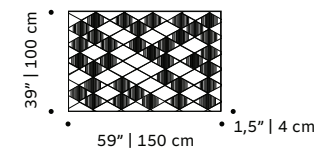

// ceramics

terra cota

tiles panel

handmade tiles and lacquered wood frame in ivory,
bronze or black

weight 100 lb | 46 kg

dimensions w 59" | 150 cm
d 1,5" | 4 cm
h 39" | 100 cm

//as pictured
terracotta milano velasca, sempione and missori
tiles in terracotta, bronze wood frame

terra dawn

tiles panel

handmade tiles and lacquered wood frame in ivory,
bronze or black

weight 100 lb | 46 kg

dimensions w 59" | 150 cm
d 1,5" | 4 cm
h 39" | 100 cm

//as pictured
terracota milano velasca and sempione in
wilight, roriz , bronze wood frame

tua

tiles panel

handmade tiles and lacquered wood frame in ivory, bronze or black

colors for the tiles available colors in pages 197-198

weight 100 lb | 46 kg

dimensions w 59" | 150 cm
d 1,5" | 4 cm
h 39" | 100 cm