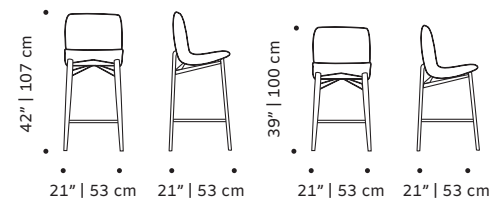

chiado

bar chair

- **top** fabric or leather
- **feet** lacquered metal
- **weight** 20 lb | 9 kg
- **dimensions**
  - w 21" | 53 cm
  - d 21" | 53 cm
  - h counter 39" | 100cm
  - seat height counter 29" | 73 cm
  - h bar 42" | 107 cm
  - seat height bar 31" | 80 cm

//as pictured
smooth easy clean 09, black lacquered metal feet