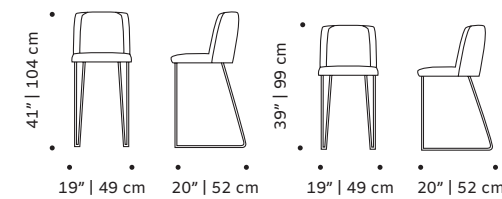

weight 25 lb | 12 kg

dimensions w 19" | 49 cm
 d 20" | 52 cm
 h counter 39" | 99 cm
 seat height counter 27" | 69 cm
 h bar 41" | 104 cm
 seat height bar 29" | 74 cm

// bar chairs

//as pictured
 smooth easy clean 19, esparta 22
 piping, black lacquered metal feet