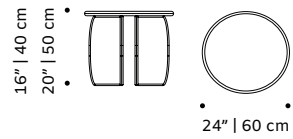

//as pictured
top: terrazzo sage
bottom: terrazzo green