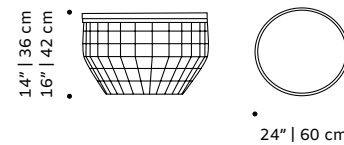

//as pictured
top: estremoze marbled top, polished copper base
bottom: natural oak top, dream lacquered metal base

// side tables