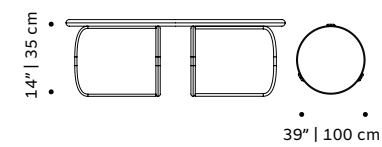

metal

base

lacquered metal

// dinner tables

cactus

center table

top marble, wood veneer or lacquered wood
base marble, wood veneer or lacquered wood
dimensions Ø 39" | 100 cm
h 14" | 35 cm

//as pictured
top: terrazzo red
bottom: travertine