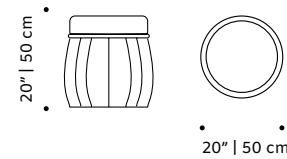

stella

stool

top/base fabric or leather
weight 22 lb | 10 kg
dimensions Ø 20" | 50 cm
h 20" | 50 cm

//as pictured
top: paris light blue top, tobi dew base, paris black piping
bottom: paris salmon top and base, smooth 85 piping