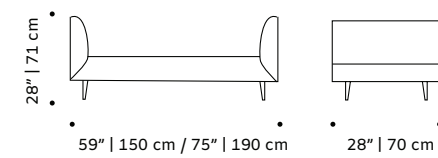

dust

bench

- **top** fabric or leather
- **feet** solid or lacquered wood
- **fittings** polished/satin brass, copper or nickel
- **weight** 88 lb | 40 kg / 99 lb | 45 kg
- **dimensions** w 59" | 150 cm / w 75" | 190 cm
  d 28" | 70 cm
  h 28" | 71 cm