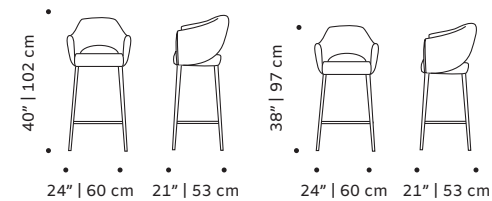

grace

bar chair

- **top** fabric or leather
- **feet** solid or lacquered wood
- **ring** polished/satin brass, copper or nickel or lacquered metal
- **weight** 22 lb | 10 kg
- **dimensions**
  - w 24" | 60 cm
  - d 21" | 53 cm
  - h counter 38" | 97 cm
  - seat height counter 28" | 70 cm
  - h bar 40" | 102 cm
  - seat height bar 29" | 75 cm