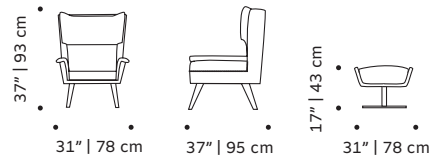

closer

armchair and swivel chair

- top** fabric or leather
- feet** solid wood
- swivel base** plated brass/copper or nickel
- weight** 70 lb | 32 kg
- dimensions** w 31" | 78 cm
d 37" | 95 cm
h 37" | 93 cm
seat height 17" | 43 cm