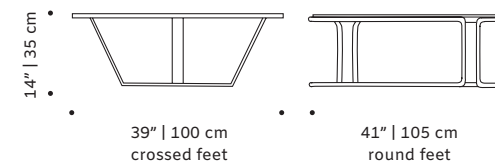

use indoor

weight 35 lb | 16 kg

dimensions ø 35" | 90 cm

h 22" | 35 cm

//as pictured
top: powder lacquered MDF top, natural oak feet, copper fittings
bottom: wine lacquered MDF top, natural oak feet, brass fittings

// center tables

caldas round

center table

- top** handmade tiles available in pattern, stripes plain, gaudí, circles, stripes, with ou without glass
- structure** wood for indoor or lacquered metal for outdoor
- feet** lacquered metal
- use** outdoor and indoor
- weight** 73 lb | 32 kg
- dimensions**
 - ∅ 39" | 100 cm
 - ∅ 41" | 105 cm
 - h 14" | 35 cm