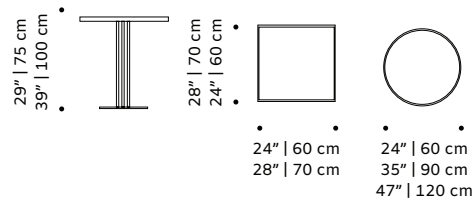

bottom right: terrazzo africa top, black lacquered metal bari base

praga marble

dinner table

top printed glass, marble and lacquered wood
base lacquered metal
use outdoor and indoor

dimensions

- 1 w 28" | 70 cm / w 24" | 60 cm
 d 28" | 70 cm / d 24" | 60 cm
 h 29" | 75 cm / h 39" | 100 cm
- 2 Ø 24" | 60 cm / Ø 35" | 90 cm / Ø 47" | 120 cm
 h 29" | 75 cm / h 39" | 100 cm