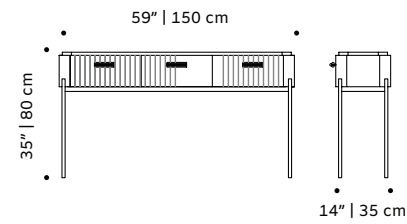

feet estremoz white matte

weight 461 lb | 209 kg

dimensions

w 59" | 150 cm

d 14" | 35 cm

h 31" | 80 cm

//as pictured

top: estremoz rose

bottom: terrazzo africa top, nero maquina middle part, estremoz white matte base

malcolm

console

- top** marble
- structure** plywood veneer
- handles** polished/satin brass or nickel
- feet** plated brass or inox
- weight** 170 lb | 77 kg
- dimensions** w 59" | 150 cm
d 14" | 35 cm
h 35" | 80 cm