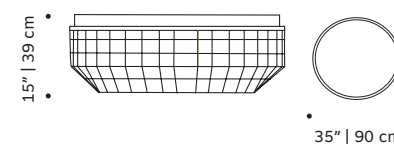

air

center table

top cow leather or fabric

base polished/satin brass, copper or nickel or lacquered metal

weight 34 lb | 16 kg

dimensions ø 35" | 90 cm
h 15" | 39 cm