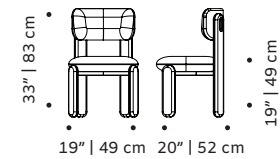

structure beech solid wood

applications beech solid wood

dimensions w 22" | 55 cm

d 21" | 53 cm

h 34" | 86 cm

seat height 19" | 48 cm

//as pictured
 top: laser khaki seat, vienna 21 back and feet,
 beech 056-0 structure and applications
 bottom: stripes peach back and seat, ecool sweet
 paprika feet, beech 056-0 structure and applications