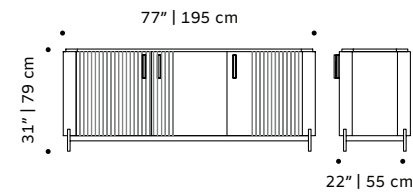

tejo

tiles panel

handmade tiles and lacquered wood frame in ivory, bronze or black

colors for the tiles available colors in pages 197-198

weight 124 lb | 54 kg

dimensions w 59" | 150 cm
d 1,5" | 4 cm
h 39" | 100 cm

// tiles panels

//as pictured
top: tejo tiles in yellow sun, black wood frame
bottom: tejo tiles in mint, black wood frame

furniture

olga

sideboard

structure lacquered mdf
feet solid wood
handles plywood veneer
weight 158 lb | 72 kg
dimensions w 77" | 195 cm
d 22" | 55 cm
h 32" | 81 cm

// sideboards

//as pictured
top: nude lacquered mdf structure, natural oak feet and handles
bottom: jade lacquered mdf structure, natural oak feet and handles

malcolm

sideboard

- top** marble
- structure** plywood veneer
- handles** polished/satin brass or nickel
- feet** plated brass or inox
- weight** 342 lb | 155 kg
- dimensions** w 77" | 195 cm
d 22" | 55 cm
h 31" | 79 cm