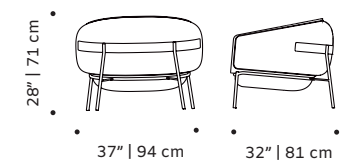

weight 44 lb | 20 kg

dimensions w 29" | 74 cm

d 31" | 79 cm

h 31" | 78 cm

seat height 16" | 41 cm

// armchair

//as pictured
gilman shingle, lilacolor lacquered metal feet,
polished brass applications

blop

armchair

top fabric or leather

feet lacquered metal

weight 46 lb | 21 kg

dimensions w 37" | 94 cm

d 32" | 81 cm

h 28" | 71 cm

seat height 18" | 45 cm