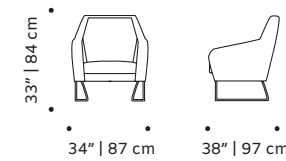

weight 33 lb | 15 kg

dimensions w 34" | 87 cm

d 38" | 97 cm

h 33" | 84 cm

seat height 17" | 43 cm

// armchairs

//as pictured
 top: barcelona prussian, polished brass feet
 bottom: barcelona prussian, white lacquered metal feet