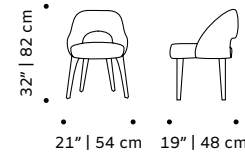

lola

chair

top fabric or leather
feet solid or lacquered wood
weight 24 lb | 11 kg
dimensions w 21" | 54 cm
d 19" | 48 cm
h 32" | 82 cm
seat height 19" | 49 cm