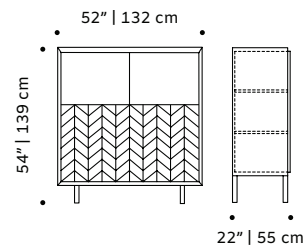

samoa

bar cabinet

- **structure** plywood veneer
- **doors** lacquered MDF and plywood veneer
- **applications** polished/satin brass, copper or nickel
- **weight** 200 lb | 91 kg
- **dimensions** w 52" | 132 cm
  d 22" | 55 cm
  h 54" | 139 cm

//as pictured
top: iron wood structure highgloss, olive lacquered MDF doors, polished brass applications
bottom: iron wood structure highgloss, black lacquered MDF doors, polished brass applications