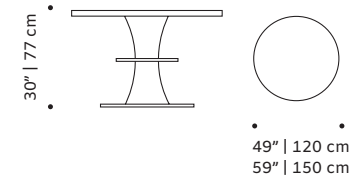

circule

dinner table

top plywood veneer, lacquered MDF or decapè

base lacquered MDF

use indoor

weight 128 lb | 58 kg
171 lb | 78 kg

dimensions ø 49" | 120 cm / ø 59" | 150 cm
h 30" | 77 cm

//as pictured