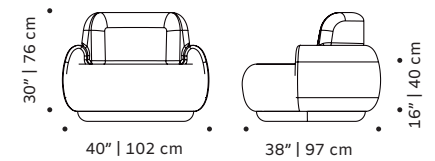

naked

armchair

structure fabric or leather

base solid wood

weight 101 lb | 46 kg

dimensions w 40" | 102 cm
d 38" | 97 cm
h 30" | 76 cm
seat height 16" | 40 cm