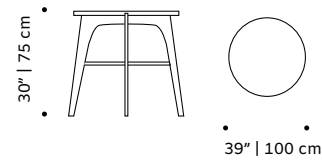

weight 551 lb | 250 kg / 992 lb | 450 kg

dimensions w 47" | 120 cm
59" | 150 cm
d 47" | 120 cm
59" | 150 cm
h 30" | 75 cm

//as pictured
top: nude lacquered matte top, extremoz base
bottom: travertino

// dinner table

jean

dinner table

- top** estremo, nero marquina, verde guatemala, estremo rosa marble
- middle part** estremo, nero marquina, estremo rosa marble
- base** estremo marble
- use** indoor or outdoor
- weight** 551 lb | 250 kg
- dimensions** ø 48" | 120 / 60" | 150 cm
h 30" | 75 cm

flex

dinner table

- top** marble, plywood veneer or lacquered MDF
- feet** solid wood
- fittings** polished/satin brass or lacquered metal
- use** indoor
- weight** 140 lb | 60 kg
- dimensions** ø 39" | 100 cm
h 30" | 75 cm