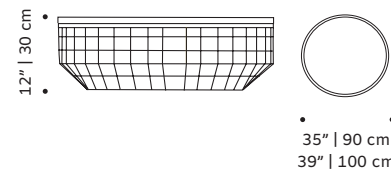

new air

center table

- **top** marble, plywood veneer, lacquered MDF or decap
- **base** polished/satin brass, copper or nickel for indoor (Ø 35" | 90 cm) or lacquered metal for outdoor (Ø 35" | 90 cm / Ø 39" | 100 cm)
- **use** indoor and outdoor
- **weight** 39 lb | 18 kg
- **dimensions** Ø 35" | 90 cm / Ø 39" | 100 cm
  h 12" | 30 cm