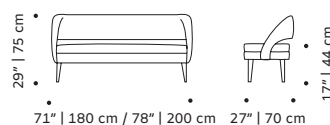

AVA

by Mambo unlimited ideas

**mambo—
unlimited
ideas**

TECHNICAL CHARACTERISTICS

Frame: constructed in solid wood with 90 mm elastic webbing

Fixed cover

Structure foam: 100% PU HR 40 kg

Seat foam: 100% PU HR 35 kg

Fire retardent foam is available upon request

Feet: beech wood

Firmness: soft ○○●○○ firm

Glides: rubber glides with felt

Handmade in Portugal

AS PICTURED

Ava chair: katas 07 back, marka 01 sea and piping, black lacquered wood feet, polished brass fittings

Ava armchair: stamp teal back, barcelona fir and barcelona mouse seat, barcelona mouse piping, black lacquered wood feet

Ava settee: stamp burnt orange back, barcelona brick and barcelona mouse seat, black lacquered wood feet

Ava bar chair: exterior in esparta, interior in smooth easy clean tobacco, 056-1 solid wood feet

CLIENT'S OWN MATERIAL CONSUMPTION

Ava chair:

back: 1,3 m
all: 2 m
leather: 3 sqm
seat: 0,65 m
piping: 0,2 sqm

Ava settee:

top: 3,5 m (180)/ 4m (200)
1st and 2nd cushion: 3 m(180)/3,5m (200)
all: 9 m (180)/ 10m (200)
leather: 14 sqm(180)/ 15,5sqm (200)

Ava armchair:

back: 2 m
1st cushion: 1 m
2nd cushion: 0,5 m
piping: 0,2 sqm
all: 3,5 m
leather: 6 sqm

Ava bar chair:

seat and back: 1,3 m
all: 2 m
leather: 3 sqm
seat: 0,65 m
back exterior: 0,65 m

PRODUCT OPTIONS

Upholstery: available in all Mambo's fabrics and Seta leather

Feet: available in beech 056-0, beech 056-1, beech 056-2, beech 056-5, natural oak, oak smoke and oak antracite solid woods, or white, ivory or black lacquered woods

Fittings: available in polished or satin brass, nickel or copper

Product sizes may vary up to 2 cm.

PACKAGING

Weight item:

Ava chair:

22 lb | 10 kg

Ava armchair:

48 lb | 22 kg

Ava settee:

112 lb | 51 kg
123 lb | 56 kg

Ava bar chair:

33 lb | 15 kg

Weight packaging:

Ava chair:

49 lb | 22 kg

Ava armchair:

79 lb | 36 kg

Ava settee: