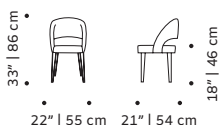

SUSTAINABILITY

All our packaging is ecofriendly. We prioritize paper materials and all the plastic we use is 100% recyclable or recycled. We use environmentally friendly high resilience foam certified by Oeko-tex.

AVA chair