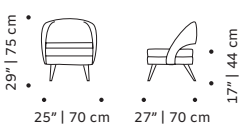

AVA armchair