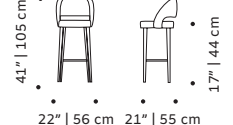

AVA counter chair