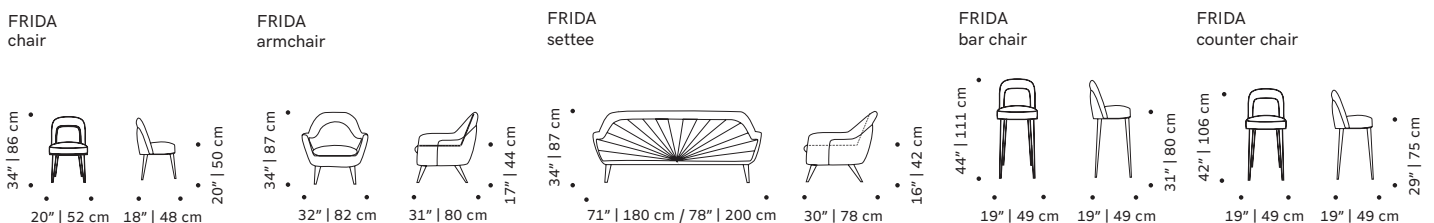

SUSTAINABILITY

All our packaging is ecofriendly. We prioritize paper materials and all the plastic we use is 100% recyclable or recycled. We use environmentally friendly high resilience foam certified by Oeko-tex.