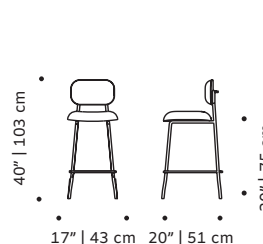

PACKAGING

Weight item:

Miami chair:	Miami bar chair:	Miami armchair:
14 lb 7 kg	17 lb 8 kg	

Weight packaging:

Miami chair:	Miami bar chair:	Miami armchair:
42 lb 19 kg	44 lb 20 kg	

Packaging type: cardboard box and pallet

Packaging dimensions with pallet:

Miami chair:	Miami bar chair:	Miami armchair:
60x70x115 cm	60x70x115 cm	

Number of parcels: 2 chairs per box

SUSTAINABILITY

All our packaging is ecofriendly. We prioritize paper materials and all the plastic we use is 100% recyclable or recycled. We use environmentally friendly high resilience foam certified by Oeko-tex. All the parts can be separated stored for recycling