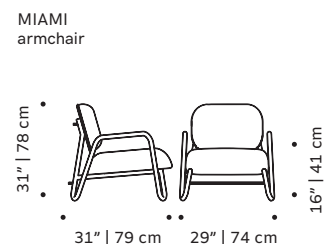

PACKAGING

Weight item:

Miami chair:	Miami bar chair:	Miami armchair:
14 lb 7 kg	17 lb 8 kg	

Weight packaging:

Miami chair:	Miami bar chair:	Miami armchair:
42 lb 19 kg	44 lb 20 kg	

Packaging type: cardboard box and pallet

Packaging dimensions with pallet:

Miami chair:	Miami bar chair:	Miami armchair:
60x70x115 cm	60x70x115 cm	

Number of parcels: 2 chairs per box

SUSTAINABILITY

All our packaging is ecofriendly. We prioritize paper materials and all the plastic we use is 100% recyclable or recycled. We use environmentally friendly high resilience foam certified by Oeko-tex. All the parts can be separated stored for recycling