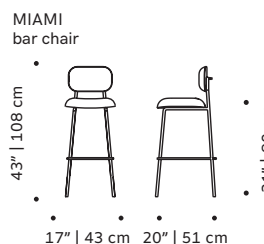

PACKAGING

Weight item:

Miami chair:	Miami bar chair:	Miami armchair:
14 lb 7 kg	17 lb 8 kg	

Weight packaging:

Miami chair:	Miami bar chair:	Miami armchair:
42 lb 19 kg	44 lb 20 kg	

Packaging type: cardboard box and pallet

Packaging dimensions with pallet:

Miami chair:	Miami bar chair:	Miami armchair:
60x70x115 cm	60x70x115 cm	

Number of parcels: 2 chairs per box

SUSTAINABILITY

All our packaging is ecofriendly. We prioritize paper materials and all the plastic we use is 100% recyclable or recycled. We use environmentally friendly high resilience foam certified by Oeko-tex. All the parts can be separated stored for recycling