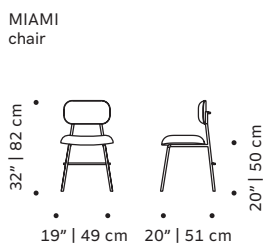

PACKAGING

Weight item:

Miami chair:	Miami bar chair:	Miami armchair:
14 lb 7 kg	17 lb 8 kg	

Weight packaging:

Miami chair:	Miami bar chair:	Miami armchair:
42 lb 19 kg	44 lb 20 kg	

Packaging type: cardboard box and pallet

Packaging dimensions with pallet:

Miami chair:	Miami bar chair:	Miami armchair:
60x70x115 cm	60x70x115 cm	

Number of parcels: 2 chairs per box

SUSTAINABILITY

All our packaging is ecofriendly. We prioritize paper materials and all the plastic we use is 100% recyclable or recycled. We use environmentally friendly high resilience foam certified by Oeko-tex. All the parts can be separated stored for recycling