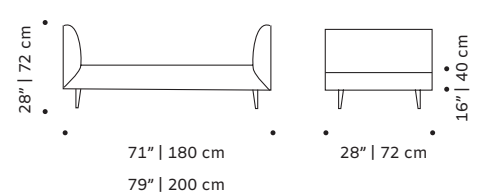

DUST

by Mambo unlimited ideas

**mambo—
unlimited
ideas**

TECHNICAL CHARACTERISTICS

Frame: constructed in solid wood with 90 mm elastic webbing

Fixed cover

Structure foam: 100% PU HR 40 kg/m³

Seat foam: 100% PU HR 40 kg/m³

Fire retardent foam is available upon request

Feet: beech wood

Firmness: soft ○ ○ ● ○ ○ firm

Glides: rubber glides with felt

Handmade in Portugal

AS PICTURED

Dust armchair: smooth nettle, smooth shell piping, beech 056-1 solid wood feet

Dust couch: smooth salmon, smooth shell piping, beech 056-5 solid wood feet

Dust bench: paris mousse, smooth shell piping, gold lacquered wood feet

CLIENT'S OWN MATERIAL CONSUMPTION

Dust armchair:	Dust couch:	Dust bench:
structure: 4 m	160 cm-all: 7 m	180cm-all: 4,7 m
piping: 0,5 m	piping: 0,5 m	piping: 0,2 m
leather: 6 sqm	leather: 11 sqm/ 200 cm-all: 7,5 m	leather: 8 sqm/ 200cm-all: 5,7 m
	piping: 0,5 m	piping: 0,2 m
	leather: 11,5 sqm/ 220cm-all: 8 m	leather: 9,5 sqm
	piping: 0,5 m	
	leather: 12 sqm	

PRODUCT OPTIONS

Upholstery: available in all Mambo's fabrics and Seta leather

Feet: available in beech 056-0, beech 056-1, beech 056-2, beech 056-5, natural oak, oak smoke and oak antracite solid woods, or white, ivory or black lacquered woods

Applications: available in polished or satin brass, nickel or copper

Product sizes may vary up to 2 cm.

PACKAGING

Weight item:

Dust armchair:	Dust couch:	Dust bench:
55 lb | 25 kg	110 lb | 50 kg	88 lb | 40 kg
	132 lb | 60 kg	99 lb | 45 kg
	143 lb | 65 kg	

Weight packaging:

Dust armchair:	Dust couch:	Dust bench:
82 lb | 37 kg	139 lb | 63 kg	115 lb | 52 kg
	159 lb | 72 kg	126 lb | 57 kg
	170 lb | 77 kg	

Packaging type: cardboard box and pallet

Packaging dimensions with pallet:

Dust armchair:	Dust couch:	Dust bench:
83x88x95 cm	2x 75x75x90 cm	2x 75x90x75 cm

Number of parcels: 1

SUSTAINABILITY