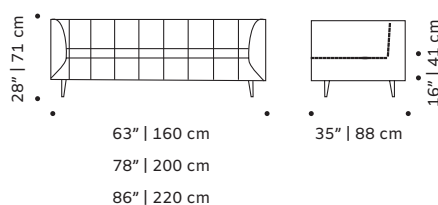

DUST

by Mambo unlimited ideas

**mambo—
unlimited
ideas**

TECHNICAL CHARACTERISTICS

Frame: constructed in solid wood with 90 mm elastic webbing

Fixed cover

Structure foam: 100% PU HR 40 kg/m³

Seat foam: 100% PU HR 40 kg/m³

Fire retardent foam is available upon request

Feet: beech wood

Firmness: soft ○ ○ ● ○ ○ firm

Glides: rubber glides with felt

Handmade in Portugal

AS PICTURED

Dust armchair: smooth nettle, smooth shell piping, beech 056-1 solid wood feet

Dust couch: smooth salmon, smooth shell piping, beech 056-5 solid wood feet

Dust bench: paris mousse, smooth shell piping, gold lacquered wood feet

CLIENT'S OWN MATERIAL CONSUMPTION

Dust armchair:	Dust couch:	Dust bench:
structure: 4 m	160 cm-all: 7 m	180cm-all: 4,7 m
piping: 0,5 m	piping: 0,5 m	piping: 0,2 m
leather: 6 sqm	leather: 11 sqm/ 200 cm-all: 7,5 m	leather: 8 sqm/ 200cm-all: 5,7 m
	piping: 0,5 m	piping: 0,2 m
	leather: 11,5 sqm/ 220cm-all: 8 m	leather: 9,5 sqm
	piping: 0,5 m	
	leather: 12 sqm	

PRODUCT OPTIONS

Upholstery: available in all Mambo's fabrics and Seta leather

Feet: available in beech 056-0, beech 056-1, beech 056-2, beech 056-5, natural oak, oak smoke and oak antracite solid woods, or white, ivory or black lacquered woods

Applications: available in polished or satin brass, nickel or copper

Product sizes may vary up to 2 cm.

PACKAGING

Weight item:

Dust armchair:	Dust couch:	Dust bench:
55 lb | 25 kg	110 lb | 50 kg	88 lb | 40 kg
	132 lb | 60 kg	99 lb | 45 kg
	143 lb | 65 kg	

Weight packaging:

Dust armchair:	Dust couch:	Dust bench:
82 lb | 37 kg	139 lb | 63 kg	115 lb | 52 kg
	159 lb | 72 kg	126 lb | 57 kg
	170 lb | 77 kg	

Packaging type: cardboard box and pallet

Packaging dimensions with pallet:

Dust armchair:	Dust couch:	Dust bench:
83x88x95 cm	2x 75x75x90 cm	2x 75x90x75 cm

Number of parcels: 1

SUSTAINABILITY