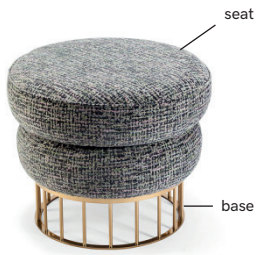

MARY

by Mambo unlimited ideas

mambo—
unlimited
ideas

MARY
stool

TECHNICAL CHARACTERISTICS

Frame: constructed in solid wood

Fixed cover

Structure foam: 100% PU HR 40 kg

Fire retardent foam is available upon request

Base: metal

Firmness: soft ○○●○○ firm

Glides: felt glides

Handmade in Portugal

AS PICTURED

Mary stool: halsey multi top, inox with polished brass color base

CLIENT'S OWN MATERIAL CONSUMPTION

all: 2 m

leather: 2,3 sqm

PRODUCT OPTIONS

Upholstery: available in all Mambo's fabrics and Seta leather

Base: available in lacquered metal or plated polished brass or nickel

Product sizes may vary up to 2 cm.