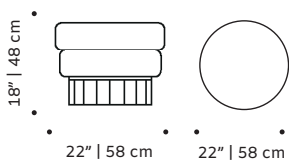

SUSTAINABILITY

All our packaging is ecofriendly. We prioritize paper materials and all the plastic we use is 100% recyclable or recycled. We use environmentally friendly high resilience foam certified by Oeko-tex.

MARY
stool