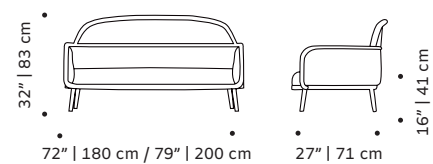

TECHNICAL CHARACTERISTICS

Frame: constructed in solid wood

Fixed cover

Structure foam: 100% PU HR 40 kg

Seat foam: 100% PU HR 35 kg

Fire retardent foam is available upon request

Feet: beech wood

Firmness: soft ○○●○○ firm

Glides: rubber glides with felt

Handmade in Portugal

AS PICTURED

Luc chair: paris pink, beech 056-0 structure

Luc armchair: barcelona rosemary, beech 056-0 structure

Luc settee: smooth easy clean apricot, beech 056-0 structure

Luc bar chair: smooth 87, black lacquered wood structure, polished brass ring

Luc bar stool: paris lavanda, beech 056-0 structure and polished brass ring

CLIENT'S OWN MATERIAL CONSUMPTION

LUC chair:	LUC armchair:	LUC settee:
all: 0,5 m	all: 2,8 m	all 180cm: 4,5 m
leather: 1,5 sqm	leather: 4,3 sqm	leather: 7 sqm

LUC bar chair:	LUC bar stool:	all 200cm : 5 m
all: 0,5 m	all: 0,5 m	leather: 7,7 sqm
leather: 1,5 sqm	leather: 1,5 sqm	

PRODUCT OPTIONS

Upholstery: available in all Mambo's fabrics and Seta leather

Feet: available in beech 056-0, beech 056-1, beech 056-2, beech 056-5, solid woods, or white, ivory or black lacquered woods

Ring: available in polished or satin brass, nickel or copper

Product sizes may vary up to 2 cm.

PACKAGING

Weight item:

LUC chair:	LUC armchair:	LUC settee:
11 lb | 5 kg	33 lb | 15 kg	77 lb | 35 kg 99 lb | 45 kg
LUC bar chair:	LUC bar stool:	
24 lb | 10 kg	18 lb | 8 kg	

Weight packaging:

LUC chair:	LUC armchair:	LUC settee:
51 lb | 23 kg	60 lb | 27 kg	104 lb | 47 kg 126 lb | 57 kg
LUC bar chair:	LUC bar stool:	
55 lb | 25 kg	44 lb | 20 kg	

Packaging type: cardboard box and pallet

Packaging dimensions with pallet:

LUC chair:	LUC armchair:	LUC settee:
56x51x88 cm	77x77x89 cm	77x206x89 cm
LUC bar chair:	LUC bar stool:	
56x58x103 cm	44x44x78 cm	

Number of parcels: 1

SUSTAINABILITY