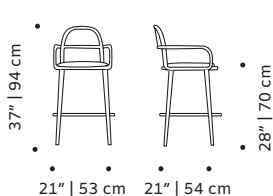

Ring: available in polished or satin brass, nickel or copper

Product sizes may vary up to 2 cm.

PACKAGING

Weight item:

LUC chair:	LUC armchair:	LUC settee:
11 lb 5 kg	33 lb 15 kg	77 lb 35 kg 99 lb 45 kg
LUC bar chair:	LUC bar stool:	
24 lb 10 kg	18 lb 8 kg	

Weight packaging:

LUC chair:	LUC armchair:	LUC settee:
51 lb 23 kg	60 lb 27 kg	104 lb 47 kg 126 lb 57 kg
LUC bar chair:	LUC bar stool:	
55 lb 25 kg	44 lb 20 kg	

Packaging type: cardboard box and pallet

Packaging dimensions with pallet:

LUC chair:	LUC armchair:	LUC settee:
56x51x88 cm	77x77x89 cm	77x206x89 cm
LUC bar chair:	LUC bar stool:	
56x58x103 cm	44x44x78 cm	

Number of parcels: 1

SUSTAINABILITY

All our packaging is ecofriendly. We prioritize paper materials and all the plastic we use is 100% recyclable or recycled. We use environmentally friendly high resilience foam certified by Oeko-tex.

LUC chair

LUC armchair

LUC settee

LUC bar chair

LUC counter chair

LUC bar stool

LUC counter stool

FINISHINGS