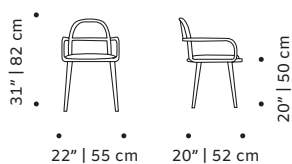

SUSTAINABILITY

All our packaging is ecofriendly. We prioritize paper materials and all the plastic we use is 100% recyclable or recycled. We use environmentally friendly high resilience foam certified by Oeko-tex.

LUC chair