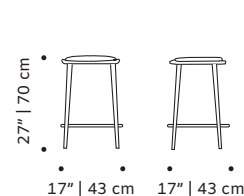

Ring: available in polished or satin brass, nickel or copper

Product sizes may vary up to 2 cm.

PACKAGING

Weight item:

LUC chair:	LUC armchair:	LUC settee:
11 lb 5 kg	33 lb 15 kg	77 lb 35 kg 99 lb 45 kg
LUC bar chair:	LUC bar stool:	
24 lb 10 kg	18 lb 8 kg	

Weight packaging:

LUC chair:	LUC armchair:	LUC settee:
51 lb 23 kg	60 lb 27 kg	104 lb 47 kg 126 lb 57 kg
LUC bar chair:	LUC bar stool:	
55 lb 25 kg	44 lb 20 kg	

Packaging type: cardboard box and pallet

Packaging dimensions with pallet:

LUC chair:	LUC armchair:	LUC settee:
56x51x88 cm	77x77x89 cm	77x206x89 cm
LUC bar chair:	LUC bar stool:	
56x58x103 cm	44x44x78 cm	

Number of parcels: 1

SUSTAINABILITY

All our packaging is ecofriendly. We prioritize paper materials and all the plastic we use is 100% recyclable or recycled. We use environmentally friendly high resilience foam certified by Oeko-tex.

LUC chair

LUC armchair

LUC settee

LUC bar chair

LUC counter chair

LUC bar stool

LUC counter stool

FINISHINGS