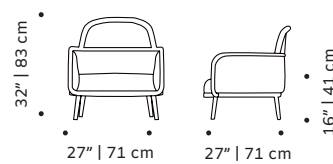

LUC armchair