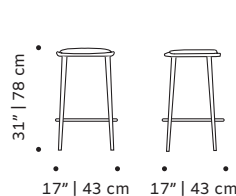

Ring: available in polished or satin brass, nickel or copper

Product sizes may vary up to 2 cm.

PACKAGING

Weight item:

LUC chair:	LUC armchair:	LUC settee:
11 lb 5 kg	33 lb 15 kg	77 lb 35 kg 99 lb 45 kg
LUC bar chair:	LUC bar stool:	
24 lb 10 kg	18 lb 8 kg	

Weight packaging:

LUC chair:	LUC armchair:	LUC settee:
51 lb 23 kg	60 lb 27 kg	104 lb 47 kg 126 lb 57 kg
LUC bar chair:	LUC bar stool:	
55 lb 25 kg	44 lb 20 kg	

Packaging type: cardboard box and pallet

Packaging dimensions with pallet:

LUC chair:	LUC armchair:	LUC settee:
56x51x88 cm	77x77x89 cm	77x206x89 cm
LUC bar chair:	LUC bar stool:	
56x58x103 cm	44x44x78 cm	

Number of parcels: 1

SUSTAINABILITY

All our packaging is ecofriendly. We prioritize paper materials and all the plastic we use is 100% recyclable or recycled. We use environmentally friendly high resilience foam certified by Oeko-tex.

LUC chair

LUC armchair

LUC settee

LUC bar chair

LUC counter chair

LUC bar stool

LUC counter stool

FINISHINGS