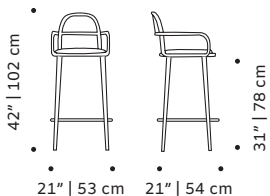

Ring: available in polished or satin brass, nickel or copper

Product sizes may vary up to 2 cm.

PACKAGING

Weight item:

LUC chair:	LUC armchair:	LUC settee:
11 lb 5 kg	33 lb 15 kg	77 lb 35 kg 99 lb 45 kg
LUC bar chair:	LUC bar stool:	
24 lb 10 kg	18 lb 8 kg	

Weight packaging:

LUC chair:	LUC armchair:	LUC settee:
51 lb 23 kg	60 lb 27 kg	104 lb 47 kg 126 lb 57 kg
LUC bar chair:	LUC bar stool:	
55 lb 25 kg	44 lb 20 kg	

Packaging type: cardboard box and pallet

Packaging dimensions with pallet:

LUC chair:	LUC armchair:	LUC settee:
56x51x88 cm	77x77x89 cm	77x206x89 cm
LUC bar chair:	LUC bar stool:	
56x58x103 cm	44x44x78 cm	

Number of parcels: 1

SUSTAINABILITY

All our packaging is ecofriendly. We prioritize paper materials and all the plastic we use is 100% recyclable or recycled. We use environmentally friendly high resilience foam certified by Oeko-tex.

LUC chair

LUC armchair

LUC settee

LUC bar chair

LUC counter chair

LUC bar stool

LUC counter stool

FINISHINGS