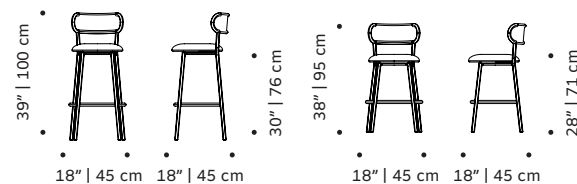

Weight packaging:

Louise chair: **Louise bar chair**

42 lb | 19 kg 49 lb | 21 kg

Packaging type: cardboard box and pallet

Packaging dimensions with pallet:

Louise chair: **Louise bar chair**

60x70x90 cm 60x70x115 cm

Number of parcels: 2 chairs per box

OBSERVATIONS

These chairs can be pairable.
Product sizes may vary up to 2 cm.

LOUISE
chair

LOUISE
bar chair

FINISHINGS

Upholstery

FABRICS CAT 1