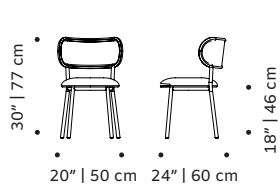

PRODUCT OPTIONS

Upholstery: available in all Mambo's fabrics and Seta leather

Structure: available in lacquered metal colors

PACKAGING

Weight item:

Louise chair: **Louise bar chair**

14 lb | 7 kg 20 lb | 9 kg

Weight packaging:

Louise chair: **Louise bar chair**

42 lb | 19 kg 49 lb | 21 kg

Packaging type: cardboard box and pallet

Packaging dimensions with pallet:

Louise chair: **Louise bar chair**

60x70x90 cm 60x70x115 cm

Number of parcels: 2 chairs per box

OBSERVATIONS

These chairs can be pairable.
Product sizes may vary up to 2 cm.

LOUISE
chair

LOUISE
bar chair

FINISHINGS

Upholstery

FABRICS CAT 1