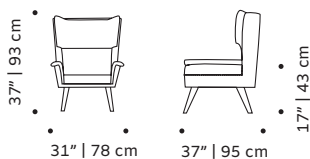

SUSTAINABILITY

All our packaging is ecofriendly. We prioritize paper materials and all the plastic we use is 100% recyclable or recycled. We use environmentally friendly high resilience foam certified by Oeko-tex.

CLOSER
armchair