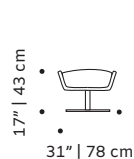

CLOSER
ottoman