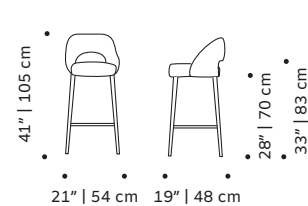

LOLA
counter chair