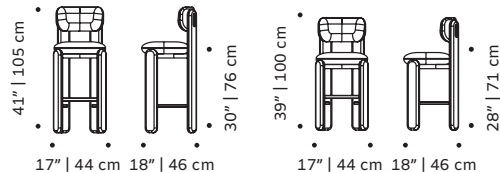

CHOUX bar chair