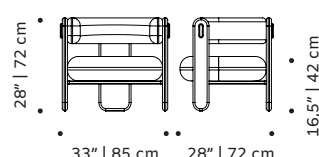

CHOUX armchair