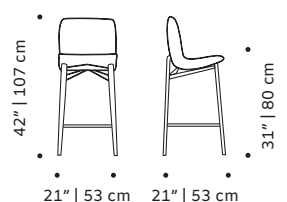

CLIENT'S OWN MATERIAL CONSUMPTION

Chiado chair:

all: 1 m
leather: 1,5 sqm

Chiado bench:

all: 4 m (150)/ 5m (190)
leather: 6,2 sqm (150)/
7,8sqm(190)

Chiado armchair:

all: 2 m
leather: 4 sqm

Chiado bar chair:

Chiado bar chair:

24 lb | 11 kg

Weight packaging:

Chiado chair:	Chiado armchair:	Chiado bench:
46 lb 21 kg	73 lb 33 kg	137 lb 62 kg 148 lb 67 kg

Chiado bar chair:

51 lb | 23 kg

Packaging type: cardboard box and pallet

Packaging dimensions with pallet:

Chiado chair:	Chiado armchair:	Chiado bench:
60x70x115 cm	75x75x90 cm	2x 75x75x90 cm

Chiado bar chair:

60x70x115 cm

Number of parcels: 1

SUSTAINABILITY

All our packaging is ecofriendly. We prioritize paper materials and all the plastic we use is 100% recyclable or recycled. We use environmentally friendly high resilience foam certified by Oeko-tex.

CHIADO chair

CHIADO armchair

CHIADO settee

CHIADO bar chair

CHIADO counter chair

FINISHINGS

Upholstery

FABRICS CAT 1