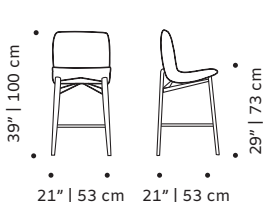

CLIENT'S OWN MATERIAL CONSUMPTION

Chiado chair:

all: 1 m
leather: 1,5 sqm

Chiado bench:

all: 4 m (150)/ 5m (190)
leather: 6,2 sqm (150)/
7,8sqm(190)

Chiado armchair:

all: 2 m
leather: 4 sqm

Chiado bar chair:

Chiado bar chair:

24 lb | 11 kg

Weight packaging:

Chiado chair:	Chiado armchair:	Chiado bench:
46 lb 21 kg	73 lb 33 kg	137 lb 62 kg 148 lb 67 kg

Chiado bar chair:

51 lb | 23 kg

Packaging type: cardboard box and pallet

Packaging dimensions with pallet:

Chiado chair:	Chiado armchair:	Chiado bench:
60x70x115 cm	75x75x90 cm	2x 75x75x90 cm

Chiado bar chair:

60x70x115 cm

Number of parcels: 1

SUSTAINABILITY

All our packaging is ecofriendly. We prioritize paper materials and all the plastic we use is 100% recyclable or recycled. We use environmentally friendly high resilience foam certified by Oeko-tex.

CHIADO chair

CHIADO armchair

CHIADO settee

CHIADO bar chair

CHIADO counter chair

FINISHINGS

Upholstery

FABRICS CAT 1