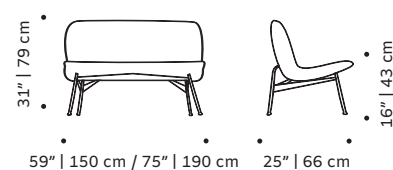

CHIADO settee