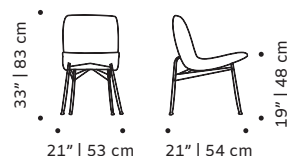

SUSTAINABILITY

All our packaging is ecofriendly. We prioritize paper materials and all the plastic we use is 100% recyclable or recycled. We use environmentally friendly high resilience foam certified by Oeko-tex.

CHIADO chair