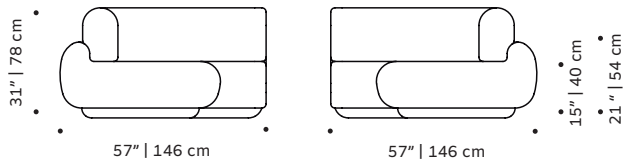

Naked corner:	Naked middle:
165 lb 75 kg	141 lb 64 kg

Packaging type: cardboard and pallet

Packaging dimensions with pallet:

Naked single:	Naked 165cm:	Naked 185cm:
248x83x137 cm	170x83x120 cm	190x83x137 cm

Naked corner:	Naked middle:
151x91x151 cm	145x83x120 cm

Number of parcels: 1 per box

OBSERVATIONS

Bespoke sizes are available under consult. Product sizes may vary up to 2 cm.

DIMENSIONS

NAKED SIDE
W/165CM
modular couch

NAKED SIDE
W/185CM
modular couch

NAKED MIDDLE
modular couch

NAKED SINGLE
modular couch

NAKED CORNER 1
modular couch

NAKED CORNER 2
modular couch

NAKED POUF 2
modular couch

NAKED POUF 1
modular couch

COMPOSITIONS

w 331cm d 311cm h 78cm sh 40cm

w 641cm d 275cm h 78cm sh 40cm

w 366cm d 191cm h 78cm sh 40cm

w 366cm d 191cm h 78cm sh 40cm

w 441cm d 276cm h 78cm sh 40cm

w 436cm d 240cm h 78cm sh 40cm

w 451cm d 331cm h 78cm sh 40cm