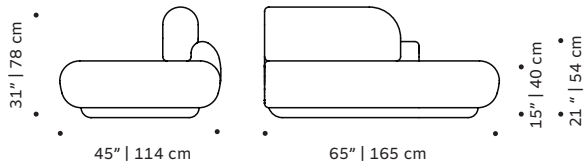

PACKAGING

Weight item:

Naked single:	Naked 165cm:	Naked 185cm:
121 lb 55 kg	112 lb 51 kg	141 lb 64 kg

Naked corner:	Naked middle:
139 lb 63 kg	115 lb 52 kg

Weight packaging:

Naked single:	Naked 165cm:	Naked 185cm:
132 lb 60 kg	139 lb 63 kg	168 lb 76 kg

Naked corner:	Naked middle:
165 lb 75 kg	141 lb 64 kg

Packaging type: cardboard and pallet

Packaging dimensions with pallet:

Naked single:	Naked 165cm:	Naked 185cm:
248x83x137 cm	170x83x120 cm	190x83x137 cm

Naked corner:	Naked middle:
151x91x151 cm	145x83x120 cm

Number of parcels: 1 per box

OBSERVATIONS

Bespoke sizes are available under consult. Product sizes may vary up to 2 cm.

DIMENSIONS

NAKED SIDE
W/165CM
modular couch

w 331cm d 311cm h 78cm sh 40cm

w 641cm d 275cm h 78cm sh 40cm

w 366cm d 191cm h 78cm sh 40cm

w 366cm d 191cm h 78cm sh 40cm

w 441cm d 276cm h 78cm sh 40cm

w 436cm d 240cm h 78cm sh 40cm

w 451cm d 331cm h 78cm sh 40cm