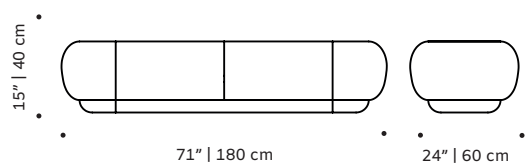

NAKED POUF 1
modular couch