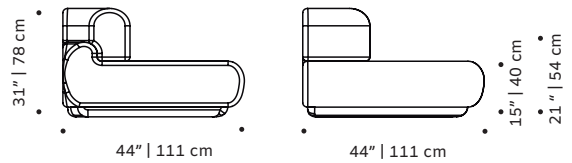

Naked corner:	Naked middle:
165 lb 75 kg	141 lb 64 kg

Packaging type: cardboard and pallet

Packaging dimensions with pallet:

Naked single:	Naked 165cm:	Naked 185cm:
248x83x137 cm	170x83x120 cm	190x83x137 cm

Naked corner:	Naked middle:
151x91x151 cm	145x83x120 cm

Number of parcels: 1 per box

OBSERVATIONS

Bespoke sizes are available under consult. Product sizes may vary up to 2 cm.

DIMENSIONS

NAKED SIDE
W/165CM
modular couch

NAKED SIDE
W/185CM
modular couch

NAKED MIDDLE
modular couch

NAKED SINGLE
modular couch

NAKED CORNER 1
modular couch

NAKED CORNER 2
modular couch

NAKED POUF 2
modular couch

NAKED POUF 1
modular couch

COMPOSITIONS

w 331cm d 311cm h 78cm sh 40cm

w 641cm d 275cm h 78cm sh 40cm

w 366cm d 191cm h 78cm sh 40cm

w 366cm d 191cm h 78cm sh 40cm

w 441cm d 276cm h 78cm sh 40cm

w 436cm d 240cm h 78cm sh 40cm

w 451cm d 331cm h 78cm sh 40cm