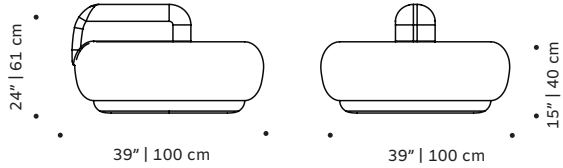

Naked corner:	Naked middle:
165 lb 75 kg	141 lb 64 kg

Packaging type: cardboard and pallet

Packaging dimensions with pallet:

Naked single:	Naked 165cm:	Naked 185cm:
248x83x137 cm	170x83x120 cm	190x83x137 cm

Naked corner:	Naked middle:
151x91x151 cm	145x83x120 cm

Number of parcels: 1 per box

OBSERVATIONS

Bespoke sizes are available under consult. Product sizes may vary up to 2 cm.

DIMENSIONS

NAKED SIDE
W/165CM
modular couch

NAKED SIDE
W/185CM
modular couch

NAKED MIDDLE
modular couch

NAKED SINGLE
modular couch

NAKED CORNER 1
modular couch

NAKED CORNER 2
modular couch

NAKED POUF 2
modular couch

NAKED POUF 1
modular couch

COMPOSITIONS

w 331cm d 311cm h 78cm sh 40cm

w 641cm d 275cm h 78cm sh 40cm

w 366cm d 191cm h 78cm sh 40cm

w 366cm d 191cm h 78cm sh 40cm

w 441cm d 276cm h 78cm sh 40cm

w 436cm d 240cm h 78cm sh 40cm

w 451cm d 331cm h 78cm sh 40cm