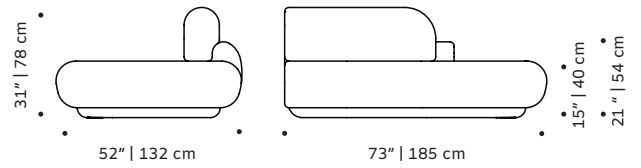

NAKED SIDE
W/185CM
modular couch