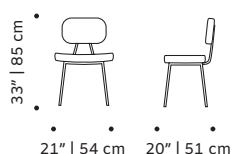

STATE chair