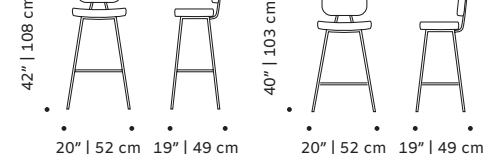

STATE bar chair