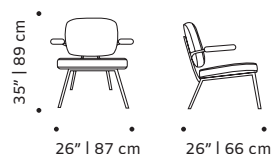

STATE armchair