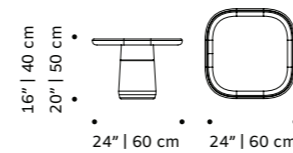

## poppy

side table

- top** marble extremoz or travertino, wood lacquered matte
- base** marble extremoz ribbed (for marble top), marble travertino ribbed, marble extremoz plain (lacquered wood matte top)
- weight** 176 lb | 80 kg
- dimensions** w 24" | 60 cm  
d 24" | 60 cm  
h 16" | 40 cm  
20" | 50 cm