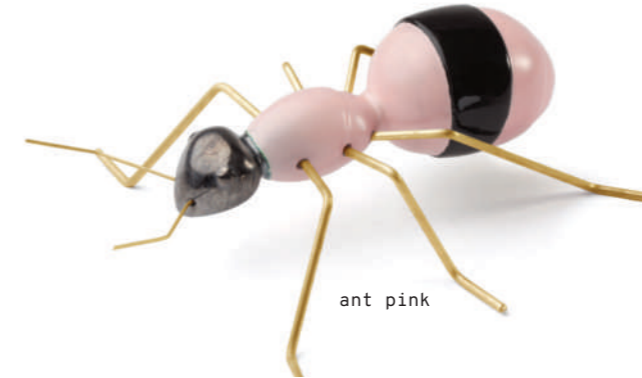

## dimensions

ladybug	dragonfly	scorpion	grasshopper
w 10"   21 cm	w 11"   27 cm	w 11"   26 cm	w 11"   27 cm
d 7"   19 cm	d 9"   24 cm	d 6"   16 cm	d 6"   16 cm
h 2"   5 cm	h 4"   8 cm	h 3"   7 cm	h 4"   9 cm

praying mantis red

beetle blue

rhinoceros beetle red

praying mantis green

rhinoceros beetle blue

ant green

ant pink

cricket pink