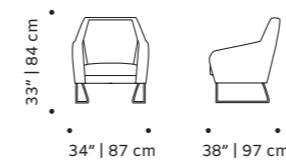

croix I

armchair

- **top** fabric or leather
- **feet** polished/satin brass, copper or nickel or lacquered metal
- **weight** 33 lb | 15 kg
- **dimensions** w 34" | 87 cm
  d 38" | 97 cm
  h 33" | 84 cm
  seat height 17" | 43 cm