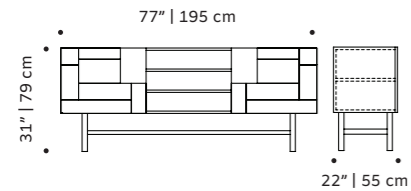

## samoa

sideboard

- structure** plywood veneer
- doors** lacquered MDF and plywood veneer
- applications** polished/satin brass, copper or nickel
- weight** 202 lb | 92 kg
- dimensions** w 77" | 195 cm  
d 22" | 55 cm  
h 31" | 79 cm

# form

sideboard

**structure** plywood veneer, laquered MDF  
or decape  
**applications** polished/satin brass, copper or nickel  
**weight** 178 lb | 81 kg  
**dimensions** w 77" | 195 cm  
d 22" | 55 cm  
h 31" | 79 cm