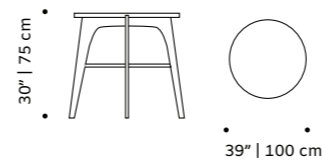

# jean

dinner table

- top** estremo, nero marquina, verde guatemala, estremo rosa marble
- middle part** estremo, nero marquina, estremo rosa marble
- base** estremo marble
- use** indoor or outdoor
- weight** 551 lb | 250 kg
- dimensions** ø 48" | 120 / 60" | 150 cm  
h 30" | 75 cm

# flex

dinner table

- top** marble, plywood veneer or lacquered MDF
- feet** solid wood
- fittings** polished/satin brass or lacquered metal
- use** indoor
- weight** 140 lb | 60 kg
- dimensions** ø 39" | 100 cm  
h 30" | 75 cm