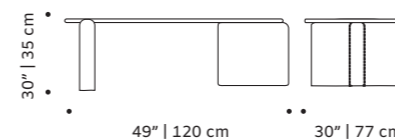

**use** indoor and outdoor

**weight** 253 lb | 115 kg

**dimensions** w 49" | 120 cm  
d 30" | 77 cm  
h 30" | 35 cm

// center tables

//as pictured  
estremo matte marble top, nero marquina marble right base, estremo rosa matte marble left base