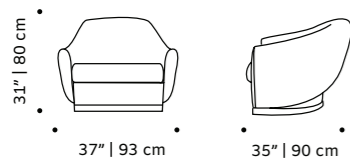

grace

armchair

- **top** fabric or leather
- **base** polished/satin brass, copper or nickel
- **weight** 70 lb | 32 kg
- **dimensions** w 37" | 93 cm
  d 35" | 90 cm
  h 31" | 80 cm
  seat height 15" | 39 cm

//as pictured
alston flamingo, paris champagne piping,
polished brass base