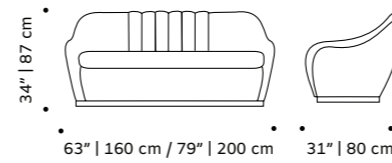

gia

settee

top fabric or leather
feet wood or polished/satin brass, copper or nickel
weight 79 lb | 36 kg / 112 lb | 51 kg
dimensions w 63" | 160 cm / w 79" | 200 cm
d 31" | 80 cm
h 34" | 87 cm
seat height 17" | 43 cm