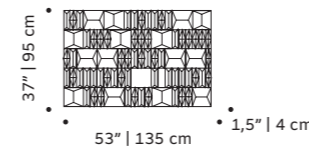

## dimensions

african seed	mangosteen	horned melon	pitaya	anis
w 14"   35 cm	w 11"   27 cm	w 11"   28 cm	w 13"   32 cm	w 13"   32 cm
d 2"   6 cm	d 5"   13 cm	d 4"   10 cm	d 3"   7 cm	d 3"   8 cm
h 8"   22 cm	h 8"   20 cm	h 8"   21 cm	h 8"   21 cm	h 13"   32 cm

## terra cota

tiles panel

handmade tiles and lacquered wood frame in ivory,  
bronze or black

**weight** 100 lb | 46 kg

**dimensions** w 59" | 150 cm  
d 1,5" | 4 cm  
h 39" | 100 cm

//as pictured  
terracotta milano velasca, sempione and missori  
tiles in terracotta, bronze wood frame