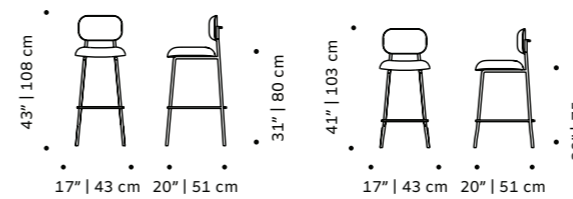

miami

bar chair

top fabric or leather

feet lacquered metal

applications polished/satin brass, copper or nickel

weight 17 lb | 8 kg

dimensions w 17" | 43 cm

d 20" | 51 cm

h counter 41" | 103 cm

seat height counter 30" | 75 cm

h bar 43" | 108 cm

seat height bar 31" | 80 cm