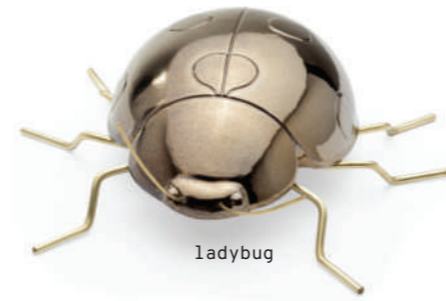

## dimensions

ant	praying mantis	beetle	cricket	rhinoceros beetle
w 12"   30 cm	w 10"   25 cm	w 10"   25 cm	w 11"   27 cm	w 9"   24 cm
d 7"   19 cm	d 4"   10 cm	d 7"   18 cm	d 8"   20 cm	d 8"   20 cm
h 4"   10 cm	h 8"   21 cm	h 2"   5 cm	h 4"   9 cm	h 3"   7 cm

grasshopper

dragonfly

beetle

rhinoceros beetle

ladybug

ant

praying mantis

cricket

scorpion