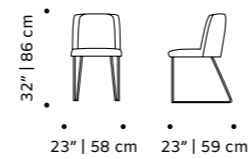

croix I

chair

- **top** fabric or leather
- **feet** polished/satin brass, copper or nickel or lacquered metal
- **weight** 29 lb | 13 kg
- **dimensions** w 23" | 58 cm
  d 23" | 59 cm
  h 32" | 86 cm
  seat height 19" | 48 cm