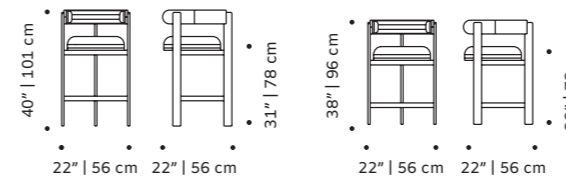

# moulin

bar chair

**top** fabric or leather

**structure** beech solid wood and plywood

**applications** polished/satin brass, copper or nickel

**weight** 24 lb | 11 kg  
**dimensions** w 22" | 56 cm  
 d 22" | 56 cm  
 h counter 38" | 96 cm  
 seat height counter 29" | 73 cm  
 h bar 40" | 101 cm  
 seat height bar 31" | 78 cm