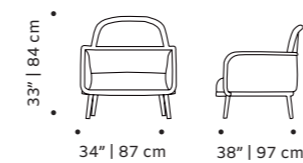

luc

armchair

structure solid or lacquered wood

back and seat fabric or leather

weight 33 lb | 15 kg

dimensions w 34" | 87 cm

d 38" | 97 cm

h 33" | 84 cm

seat height 17" | 43 cm