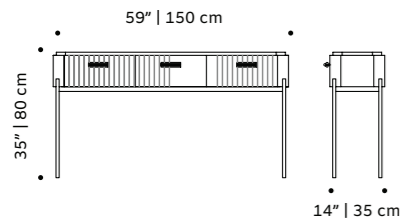

//as pictured
top: estremoze marble top, natural walnut structure, polished brass handles, plated brass feet
bottom: estremoze marble top, natural walnut structure, polished inox handles and feet