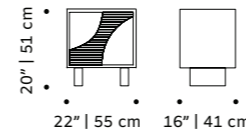

olga

bedside table

structure lacquered mdf

feet solid wood

handles plywood veneer

weight 37 lb | 17 kg

dimensions w 22" | 55 cm

d 16" | 41 cm

h 20" | 51 cm