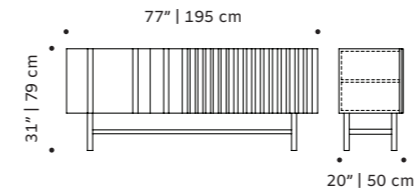

go

sideboard

structure plywood veneer, laquered MDF
or decape
weight 158 lb | 72 kg
dimensions w 77" | 195 cm
d 20" | 50 cm
h 31" | 79 cm