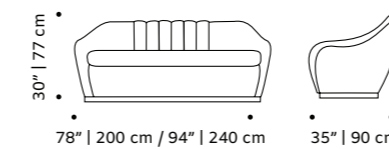

gia round

couch

top fabric or leather

base polished/satin brass, copper or nickel

weight 132 lb | 60 kg / 154 lb | 70 kg

dimensions w 78" | 200 cm / w 94" | 240 cm

d 35" | 90 cm

h 30" | 77 cm

seat height 17" | 43 cm