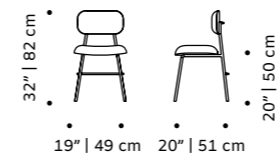

miami

chair

top fabric or leather

feet lacquered metal

applications polished/satin brass, copper or nickel

weight 14 lb | 7 kg

dimensions w 19" | 49 cm

d 20" | 51 cm

h 32" | 82 cm

seat height 20" | 50 cm