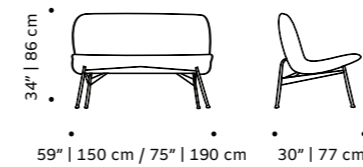

chiado

bench

top fabric or leather

feet lacquered metal

weight 99 lb | 55 kg / 110 lb | 50 kg

dimensions w 59" | 150 cm / w 75" | 190 cm

d 30" | 77 cm

h 34" | 86 cm

seat height 19" | 48 cm