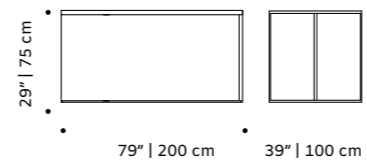

// dinner tables

//as pictured
top: nude stripes ceramic top, copper color wood structure, copper color lacquered metal base
bottom: sage stripes ceramic tiles top, nude wood structure, nude lacquered metal feet