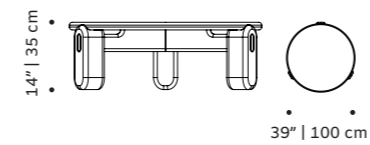

# mona

center table

**top** travertine, estremoza white, natural oak, natural walnut or lacquered wood

**feet** lacquered or solid wood

**applications** solid wood

**dimensions** Ø 39" | 100 cm

h 14" | 35 cm