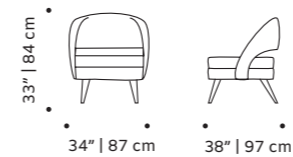

## ava

armchair

- top** fabric or leather
- feet** solid or lacquered wood
- fittings** polished/satin brass, copper or nickel
- weight** 48 lb | 22 kg
- dimensions** w 34" | 87 cm  
d 38" | 97 cm  
h 33" | 84 cm  
seat height 15" | 39 cm