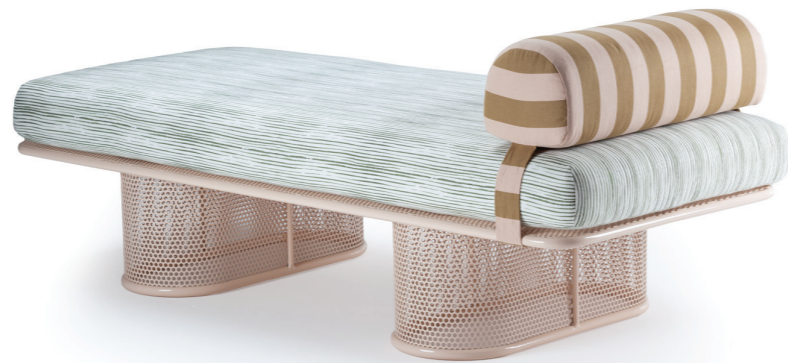

riviera

bench

top fabric
structure stainless steel 304
dimensions w 160/180/190 cm
d 70 cm
h 56 cm

//as pictured
stello green and belmondo 005 cushion, nude
stainless steel 304 structure