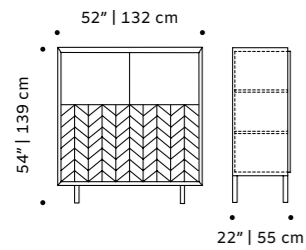

samoa

bar cabinet

- **structure** plywood veneer
- **doors** lacquered MDF and plywood veneer
- **applications** polished/satin brass, copper or nickel
- **weight** 200 lb | 91 kg
- **dimensions** w 52" | 132 cm
  d 22" | 55 cm
  h 54" | 139 cm

//as pictured
top: iron wood structure highgloss, olive lacquered MDF doors, polished brass applications
bottom: iron wood structure highgloss, black lacquered MDF doors, polished brass applications