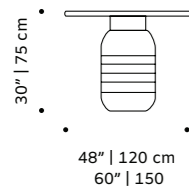

# poppy

dinner table

**top** marble extremoz or travertino,  
wood lacquered matte

**base** marble extremoz ribbed or  
marble travertino ribbed

**weight** 551 lb | 250 kg / 992 lb | 450 kg

**dimensions** w 47" | 120 cm  
59" | 150 cm  
d 47" | 120 cm  
59" | 150 cm  
h 30" | 75 cm

# jean

dinner table

- top** estremo, nero marquina, verde guatemala, estremo rosa marble
- middle part** estremo, nero marquina, estremo rosa marble
- base** estremo marble
- use** indoor or outdoor
- weight** 551 lb | 250 kg
- dimensions** ø 48" | 120 / 60" | 150 cm  
h 30" | 75 cm