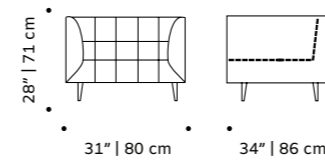

dust

armchair

- **top** fabric or leather
- **feet** solid or lacquered wood
- **fittings** polished/satin brass, copper or nickel
- **weight** 55 lb | 25 kg
- **dimensions** w 31" | 80 cm
  d 34" | 86 cm
  h 28" | 73 cm
  seat height 16" | 41 cm