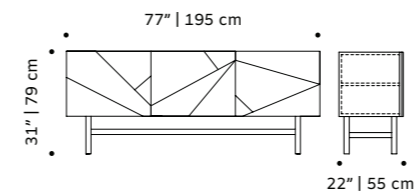

jazz

sideboard

structure plywood veneer

doors lacquered MDF

applications polished/satin brass, copper or nickel or oxidized brass

weight 158 lb | 72 kg

dimensions w 77" | 195 cm

d 22" | 55 cm

h 31" | 79 cm