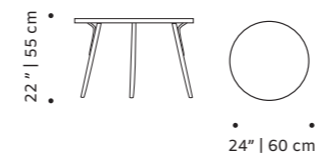

## way

side table

**structure** plywood veneer, lacquered MDF  
or decapé

**feet** solid wood

**fittings** polished/satin brass, copper or nickel or  
lacquered metal

**use** indoor

**weight** 19 lb | 9 kg

**dimensions** ø 24" | 60 cm  
h 22" | 55 cm