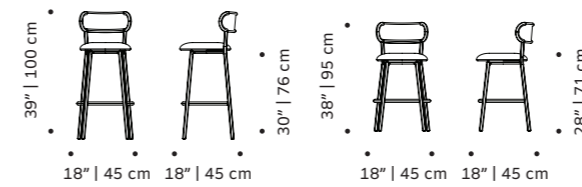

# louise

bar chair

**seat** fabric or leather

**structure** lacquered metal

**weight** 20 lb | 9 kg

**dimensions** w 18" | 45 cm  
d 18" | 45 cm  
h counter 38" | 95 cm  
seat height counter 28" | 71 cm  
h bar 39" | 100 cm  
seat height bar 30" | 76 cm