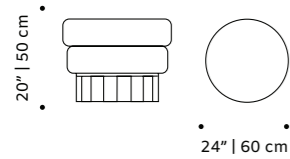

mary

stool

top fabric or leather
base plated brass, copper or nickel or lacquered metal
weight 26 lb | 12 kg
dimensions Ø 24" | 60 cm
h 20" | 50 cm

//as pictured
top: halsey multi, plated brass base
bottom: smooth 72, ivory lacquered metal base