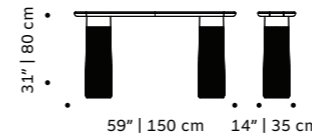

poppy

console

- **top** marble extremoz or travertino, wood lacquered matte
- **base** marble extremoz ribbed (for marble top), marble travertino ribbed, marble extremoz plain (lacquered wood matte top)
- **weight** 461 lb | 209 kg
- **dimensions** w 59" | 150 cm
  d 14" | 35 cm
  h 31" | 80 cm