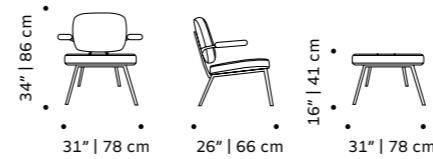

state

armchair

- **top** fabric or leather
- **feet** polished/satin brass, copper or nickel or lacquered metal
- **weight** 48 lb | 22 kg
- **dimensions** w 31" | 78 cm
  d 26" | 66 cm
  h 34" | 86 cm
  seat height 16" | 41 cm