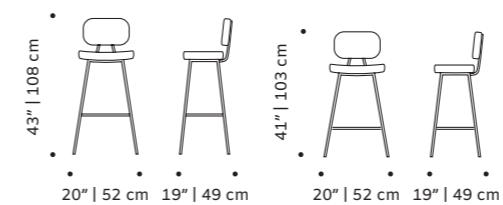

## state

bar chair

**top** fabric or leather

**feet** polished/satin brass, copper or nickel or lacquered metal

**weight** 15 lb | 7 kg

**dimensions** w 20" | 52 cm  
 d 19" | 49 cm  
 h counter 41" | 103 cm  
 seat height counter 30" | 75 cm  
 h bar 43" | 108 cm  
 seat height bar 31" | 80 cm