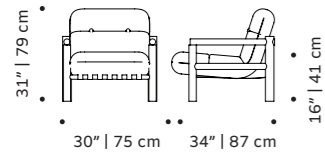

james

armchair

- **top** fabric or leather
- **structure** solid wood
- **tubes** solid or lacquered wood
- **dimensions** w 31" | 77 cm
  d 33" | 84 cm
  h 30" | 76 cm
  seat height 16" | 40 cm

//as pictured
racer clove, 056-3 beech solid wood structure,
nude lacquered wood matte tubes