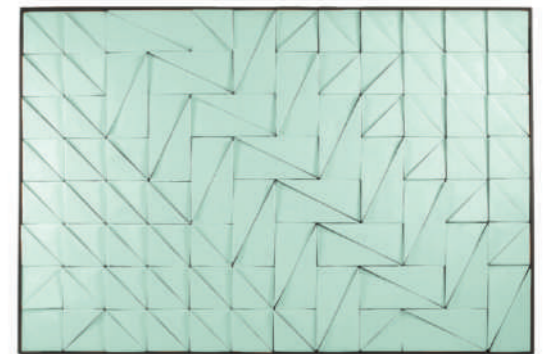

# tejo

tiles panel

handmade tiles and lacquered wood frame in ivory, bronze or black

**colors for the tiles** available colors in pages 197-198

**weight** 124 lb | 54 kg

**dimensions** w 59" | 150 cm  
d 1,5" | 4 cm  
h 39" | 100 cm