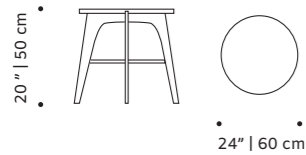

# flex

side table

- top** marble, plywood veneer, lacquered MDF or decape
- feet** solid wood
- fittings** polished/satin brass or lacquered metal
- use** indoor
- weight** 26 lb | 13 kg
- dimensions** ø 24" | 60 cm  
h 20" | 50 cm