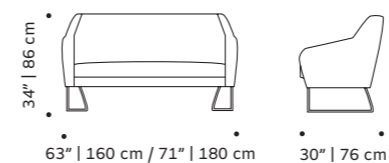

## croix

settee

**top** fabric or leather

**feet** polished/satin brass, copper or nickel (only with 160cm) or lacquered metal

**weight** 84 lb | 38 kg / 106 lb | 48 kg

**dimensions** w 63" | 160 cm / w 71" | 180 cm

d 30" | 76 cm

h 34" | 86 cm

seat height 17" | 43 cm

// settees

//as pictured  
smooth easy clean apricot,  
lilac lacquered metal feet