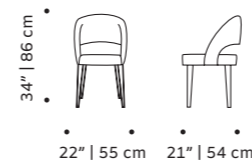

ava

chair

- **top** fabric or leather
- **feet** solid or lacquered wood
- **fittings** polished/satin brass, copper or nickel
- **weight** 22 lb | 10 kg
- **dimensions** w 22" | 55 cm
  d 21" | 54 cm
  h 34" | 86 cm
  seat height 18" | 46 cm