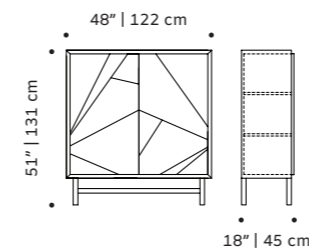

jazz

bar cabinet

structure plywood veneer or lacquered MDF

doors lacquered MDF or decapé

applications polished/satin brass, copper or nickel
or oxidized brass

weight 187 lb | 85 kg

dimensions w 48" | 122 cm

d 18" | 45 cm

h 51" | 131 cm

//as pictured

top: natural walnut structure, nude lacquered
MDF doors, oxidized brass applications

bottom: black lacquered MDF structure, ivory
lacquered MDF door, oxidized brass applications