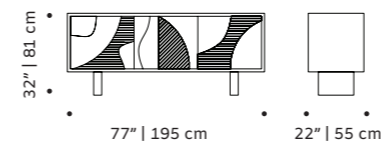

# tejo

tiles panel

handmade tiles and lacquered wood frame in ivory, bronze or black

**colors for the tiles** available colors in pages 197-198

**weight** 124 lb | 54 kg

**dimensions** w 59" | 150 cm  
d 1,5" | 4 cm  
h 39" | 100 cm

# olga

sideboard

**structure** lacquered mdf  
**feet** solid wood  
**handles** plywood veneer  
**weight** 158 lb | 72 kg  
**dimensions** w 77" | 195 cm  
d 22" | 55 cm  
h 32" | 81 cm

// sideboards

//as pictured  
top: nude lacquered mdf structure, natural oak feet and handles  
bottom: jade lacquered mdf structure, natural oak feet and handles

# malcolm

sideboard

- top** marble
- structure** plywood veneer
- handles** polished/satin brass or nickel
- feet** plated brass or inox
- weight** 342 lb | 155 kg
- dimensions** w 77" | 195 cm  
d 22" | 55 cm  
h 31" | 79 cm