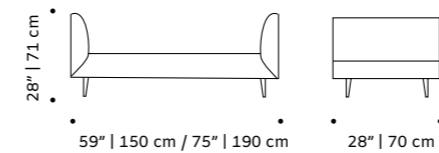

dust

bench

- **top** fabric or leather
- **feet** solid or lacquered wood
- **fittings** polished/satin brass, copper or nickel
- **weight** 88 lb | 40 kg / 99 lb | 45 kg
- **dimensions** w 59" | 150 cm / w 75" | 190 cm
  d 28" | 70 cm
  h 28" | 71 cm