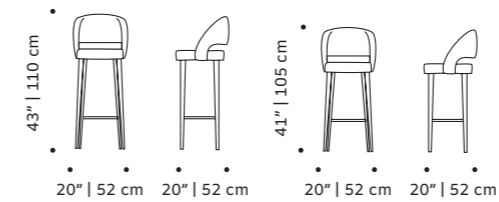

## ava

bar chair

- top** fabric or leather
- feet** solid or lacquered wood
- fittings** polished/satin brass, copper or nickel
- weight** 22 lb | 10 kg
- dimensions**
  - w 20" | 52 cm
  - d 20" | 52 cm
  - h counter 41" | 105 cm
  - seat height counter 30" | 75 cm
  - h bar 43" | 110 cm
  - seat height bar 31" | 80 cm