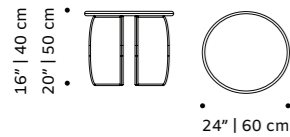

//as pictured
top: terrazzo sage
bottom: terrazzo green