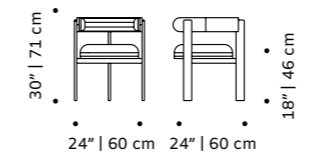

moulin

chair

- **top** fabric or leather
- **structure** beech solid wood and plywood
- **applications** polished/satin brass, copper or nickel
- **weight** 24 lb | 11 kg
- **dimensions** w 24" | 60 cm
  d 24" | 60 cm
  h 30" | 71 cm
  seat height 18" | 46 cm

//as pictured
//as pictured
beech 056-0 solid wood structure,
ECOOL Garden Leaf 20 back and seat