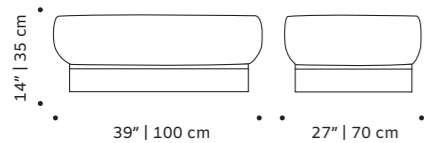

**use** indoor and outdoor

**weight** 253 lb | 115 kg

**dimensions** w 49" | 120 cm  
d 30" | 77 cm  
h 30" | 35 cm

// center tables

//as pictured  
estremo matte marble top, nero marquina marble right base, estremo rosa matte marble left base

# chloé

center table

- top** marble
- structure** fabric or leather
- rim** polished/satin brass, copper or nickel
- use** indoor
- weight** 95 lb | 43 kg
- dimensions** w 39" | 100 cm  
d 27" | 70 cm  
h 14" | 35 cm