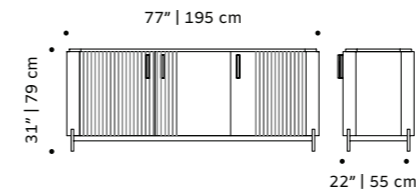

# olga

sideboard

**structure** lacquered mdf  
**feet** solid wood  
**handles** plywood veneer  
**weight** 158 lb | 72 kg  
**dimensions** w 77" | 195 cm  
d 22" | 55 cm  
h 32" | 81 cm

// sideboards

//as pictured  
top: nude lacquered mdf structure, natural oak feet and handles  
bottom: jade lacquered mdf structure, natural oak feet and handles

# malcolm

sideboard

- top** marble
- structure** plywood veneer
- handles** polished/satin brass or nickel
- feet** plated brass or inox
- weight** 342 lb | 155 kg
- dimensions** w 77" | 195 cm  
d 22" | 55 cm  
h 31" | 79 cm