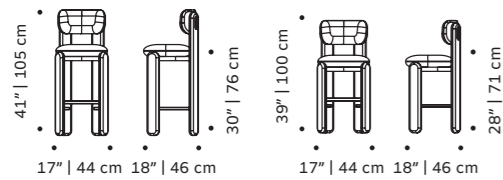

# choux

bar chair

**top** fabric or leather

**structure** beech solid wood

**applications** beech solid wood

**dimensions** w 17" | 44 cm  
 d 18" | 46 cm  
 h counter 39" | 100 cm  
 seat height counter 28" | 71 cm  
 h bar 41" | 105 cm  
 seat height bar 30" | 76 cm