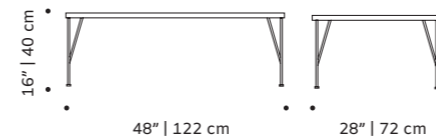

caldas

center table

- **top** handmade tiles available in pattern, stripes plain, gaudí, circles, stripes, with or without glass
- **structure** wood for indoor or lacquered metal for outdoor
- **feet** lacquered metal
- **use** outdoor and indoor
- **weight** 59 lb | 32 kg
- **dimensions** w 48" | 122 cm
  d 28" | 72 cm
  h 16" | 40 cm