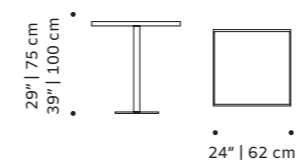

# flex

dinner table

- top** marble, plywood veneer or lacquered MDF
- feet** solid wood
- fittings** polished/satin brass or lacquered metal
- use** indoor
- weight** 140 lb | 60 kg
- dimensions** ø 39" | 100 cm  
h 30" | 75 cm

## caldas

dinner table

- top** handmade tiles available in pattern, stripes plain, gaudí, circles, stripes, with ou without glass
- structure** wood for indoor or lacquered metal for outdoor
- base** lacquered metal
- use** outdoor and indoor
- weight** 55 lb | 25 kg
- dimensions** w 24" | 62 cm  
d 24" | 62 cm  
h 29" | 75 cm / h 39" | 100 cm