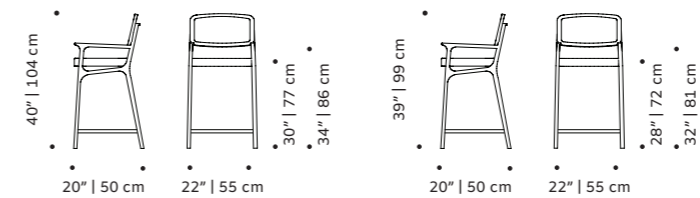

## karl

bar chair

**structure** natural rattan and solid wood, choose from solid or lacquer colors

**seat** fabric or leather

**weight** 22 lb | 10 kg

**dimensions**  
 w 22" | 55 cm  
 d 20" | 50 cm  
 h counter 41" | 104 cm  
 seat height counter 30" | 77 cm  
 h bar 39" | 99 cm  
 seat height bar 28" | 72 cm