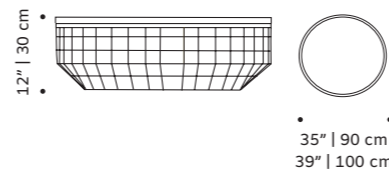

new air

center table

- **top** marble, plywood veneer, lacquered MDF or decap
- **base** polished/satin brass, copper or nickel for indoor (Ø 35" | 90 cm) or lacquered metal for outdoor (Ø 35" | 90 cm / Ø 39" | 100 cm)
- **use** indoor and outdoor
- **weight** 39 lb | 18 kg
- **dimensions** Ø 35" | 90 cm / Ø 39" | 100 cm
  h 12" | 30 cm