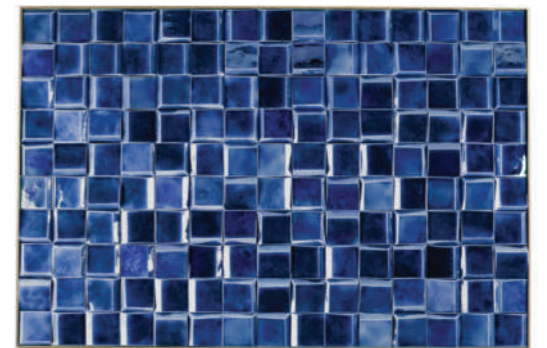

// tiles panels

//as pictured  
top: tua and tua stripes tiles in white gloss, black wood frame  
bottom: tua and tua stripes tiles in rose matte, black wood frame

# douro

tiles panel

handmade tiles and lacquered wood frame in ivory, bronze or black

**colors** available colors in pages 197-198

**weight** 133 lb | 60 kg

**dimensions** w 59" | 150 cm  
d 1,5" | 4 cm  
h 39" | 100 cm