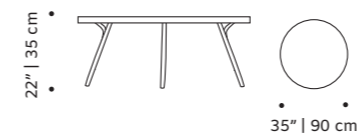

**weight** 35 lb | 16 kg

**dimensions** ø 35" | 90 cm

h 22" | 35 cm

//as pictured  
**top:** powder lacquered MDF top, natural oak feet, copper fittings  
**bottom:** wine lacquered MDF top, natural oak feet, brass fittings