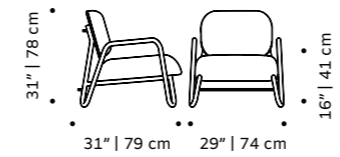

miami

armchair

top fabric or leather

feet lacquered metal

applications polished/satin brass, copper or nickel

weight 44 lb | 20 kg

dimensions w 29" | 74 cm

d 31" | 79 cm

h 31" | 78 cm

seat height 16" | 41 cm