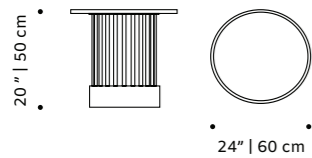

eileen

side table

- **top** estremoze marbled, plywood veneer, lacquered MDF, or decap
- **middle part** polished/satin brass, copper or nickel or lacquered metal
- **base** MDF veneer or lacquered MDF
- **use** indoor
- **weight** 59 lb | 32 kg
- **dimensions** ø 24" | 60 cm
  h 20" | 50 cm

//as pictured
top: estremoze marbled top, polished copper middle part, natural walnut base
bottom: estremoze marbled top, ivory lacquered metal middle part, natural walnut base