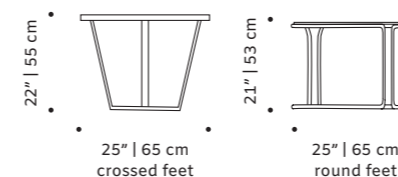

# new air

side table

- top** marble, plywood veneer, lacquered MDF or decap
- base** polished/satin brass, copper or nickel for indoor or lacquered metal for outdoor
- use** indoor and outdoor
- weight** 24 lb | 11 kg
- dimensions** ø 24" | 60 cm  
h 14" | 36 cm / h 16" | 42 cm

## caldas round

side table

- top** handmade tiles available in pattern, stripes plain, gaudí, circles, stripes, with ou without glass
- structure** wood for indoor or lacquered metal for outdoor
- feet** lacquered metal
- use** outdoor and indoor
- weight** 37 lb | 17 kg
- dimensions** 1 Ø 25" | 65 cm  
h 22" | 55 cm  
2 Ø 25" | 65 cm  
h 21" | 53 cm