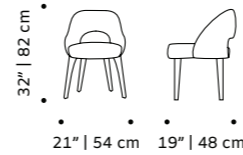

# lola

chair

- top** fabric or leather
- feet** solid or lacquered wood
- weight** 24 lb | 11 kg
- dimensions** w 21" | 54 cm  
d 19" | 48 cm  
h 32" | 82 cm  
seat height 19" | 49 cm

//as pictured  
esparta black, paris black seat, beech 056-5  
solid wood feet