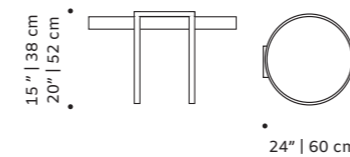

## norman

side table

**structure** printed glass

**base** plated brass, copper or nickel or lacquered metal

**use** indoor

**weight** 24 lb | 11 kg

**dimensions** ø 24" | 60 cm  
h 15" | 38 cm / h 20" | 52 cm