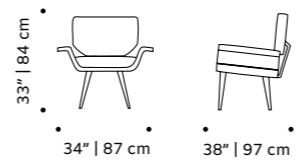

ivy

armchair

- **top** fabric or leather
- **feet** solid or lacquered wood
- **back detail** lacquered metal
- **fittings** polished/satin brass or nickel
- **weight** 33 lb | 15 kg
- **dimensions** w 34" | 87 cm
  d 38" | 97 cm
  h 33" | 84 cm
  seat height 17" | 44 cm