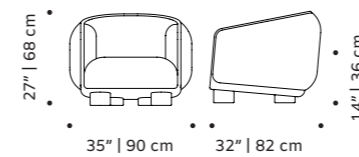

## charlie

armchair

**structure** fabric or leather

**feet** solid wood

**dimensions** w 35" | 90 cm  
 d 32" | 82 cm  
 h 27" | 68 cm  
 seat height 14" | 36 cm

//as pictured  
 bouclé latte structure,  
 056-0 beech solid wood feet