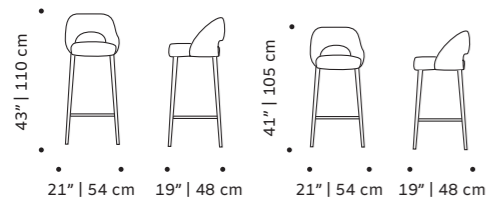

lola

bar chair

- **top** fabric or leather
- **feet** solid or lacquered wood
- **ring** polished/brushed brass, copper or nickel or lacquered metal
- **weight** 26 lb | 12 kg
- **dimensions**
  - w 21" | 54 cm
  - d 19" | 48 cm
  - h counter 41" | 105 cm
  - seat height counter 28" | 70 cm
  - h bar 43" | 110 cm
  - seat height bar 30" | 75 cm

//as pictured
latch 07 back, paris black seat, black lacquered wood feet, polished brass ring