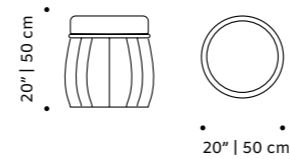

stella

stool

top/base fabric or leather
weight 22 lb | 10 kg
dimensions Ø 20" | 50 cm
h 20" | 50 cm

//as pictured
top: paris light blue top, tobi dew base, paris black piping
bottom: paris salmon top and base, smooth 85 piping