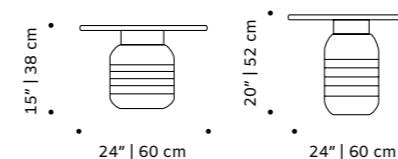

jean

side table

- **top** estremo, nero marquina, verde guatemala, estremo rosa marble
- **middle part** estremo, nero marquina, estremo rosa marble
- **base** estremo marble
- **use** indoor or outdoor
- **weight** 154 lb | 70 kg / 201 lb | 91 kg
- **dimensions** ø 24" | 60 cm
  h 15" | 38 cm
  ø 24" | 60 cm
  h 20" | 52 cm