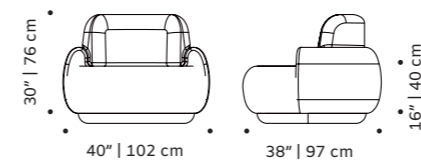

naked

armchair

structure fabric or leather

base solid wood

weight 101 lb | 46 kg

dimensions w 40" | 102 cm

d 38" | 97 cm

h 30" | 76 cm

seat height 16" | 40 cm