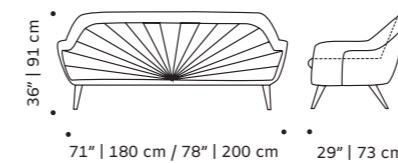

## grace

couch

- top** fabric or leather
- base** polished/satin brass, copper or nickel
- weight** 154 lb | 70 kg / 176 lb | 80 kg
- dimensions** w 78" | 200 cm / w 94" | 240 cm  
d 35" | 90 cm  
h 31" | 80 cm  
seat height 17" | 43 cm

# frida

settee

- top** fabric or leather
- feet** solid wood or lacquered wood
- fittings** polished/satin brass, copper or nickel
- weight** 132 lb | 60 kg / 141 lb | 64 kg
- dimensions** w 71" | 180 cm / w 78" | 200 cm  
d 29" | 73 cm  
h 36" | 91 cm  
seat height 17" | 43 cm