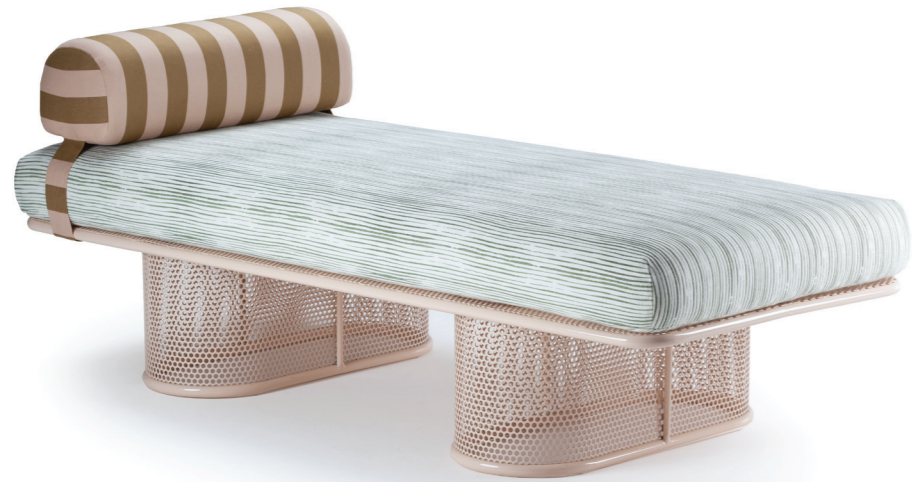

riviera

bench

top fabric
structure stainless steel 304
dimensions w 160/180/190 cm
d 70 cm
h 56 cm

//as pictured
stello green and belmondo 005 cushion, nude
stainless steel 304 structure

riviera

daybed

top fabric
structure stainless steel 304
dimensions w 190 cm
d 79 cm
h 69 cm

//as pictured
raja esmeche blanco/verde oscuro,
sage stainless steel 304 structure

// outdoor