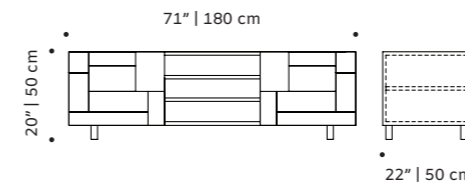

# form

tv bench

**structure** plywood veneer, laquered MDF or decap

**applications** polished/satin brass, copper or nickel

**weight** 147 lb | 67 kg

**dimensions** w 71" | 180 cm  
d 22" | 50 cm  
h 20" | 50 cm