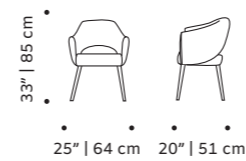

grace

chair

- **top** fabric or leather
- **feet** solid or lacquered wood
- **feet** polished/satin brass, copper or nickel
- **weight** 22 lb | 10 kg
- **dimensions** w 25" | 64 cm
  d 20" | 51 cm
  h 33" | 85 cm
  seat height 20" | 52 cm