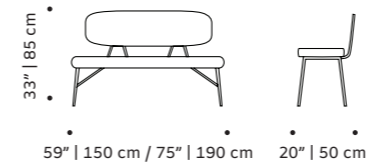

state

bench

top fabric or leather

feet polished/satin brass, copper or nickel or lacquered metal

weight 77 lb | 35 kg / 88 lb | 40 kg

dimensions w 59" | 150 cm / w 75" | 190 cm

d 20" | 50 cm

h 33" | 85 cm

seat height 19" | 48 cm