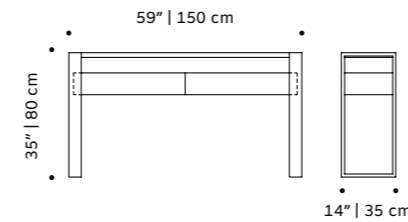

iron

console

- **structure** plywood veneer, lacquered MDF or decapé
- **feet** plated brass, copper or nickel or lacquered metal
- **weight** 90 lb | 41 kg
- **dimensions** w 59" | 150 cm
  d 14" | 35 cm
  h 35" | 80 cm