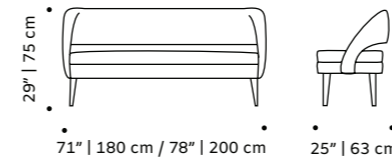

ava

settee

top fabric or leather

feet solid wood or lacquered wood

fittings polished/satin brass, copper or nickel

weight 112 lb | 51 kg / 123 lb | 56 kg

dimensions w 71" | 180 cm / w 78" | 200 cm

d 25" | 63 cm

h 29" | 75 cm

seat height 16" | 41 cm