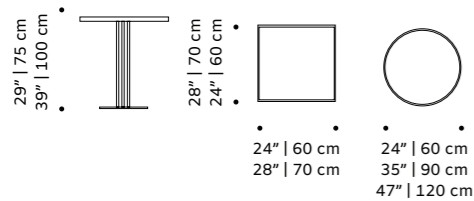

# praga marble

dinner table

**top** printed glass, marble and lacquered wood  
**base** lacquered metal  
**use** outdoor and indoor

**dimensions**

- 1 w 28" | 70 cm / w 24" | 60 cm  
 d 28" | 70 cm / d 24" | 60 cm  
 h 29" | 75 cm / h 39" | 100 cm
- 2 Ø 24" | 60 cm / Ø 35" | 90 cm / Ø 47" | 120 cm  
 h 29" | 75 cm / h 39" | 100 cm