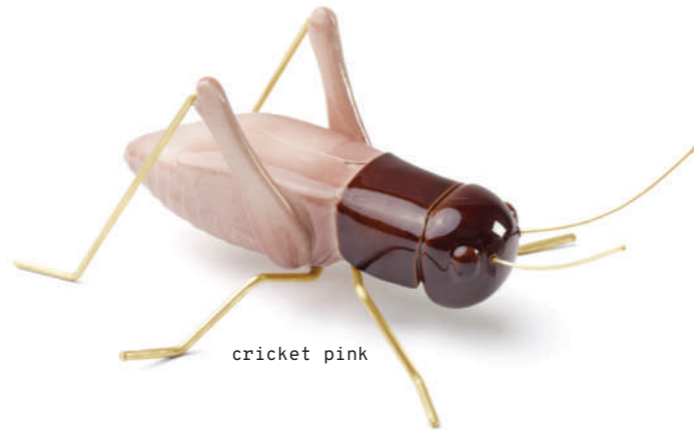

## dimensions

ladybug	dragonfly	scorpion	grasshopper
w 10"   21 cm	w 11"   27 cm	w 11"   26 cm	w 11"   27 cm
d 7"   19 cm	d 9"   24 cm	d 6"   16 cm	d 6"   16 cm
h 2"   5 cm	h 4"   8 cm	h 3"   7 cm	h 4"   9 cm

praying mantis red

beetle blue

rhinoceros beetle red

praying mantis green

rhinoceros beetle blue

ant green

ant pink

cricket pink

cricket black

beetle yellow

// ceramics