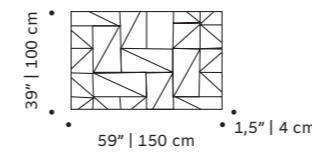

# tejo

tiles panel

handmade tiles and lacquered wood frame in ivory, bronze or black

**colors for the tiles** available colors in pages 197-198

**weight** 124 lb | 54 kg

**dimensions** w 59" | 150 cm  
d 1,5" | 4 cm  
h 39" | 100 cm