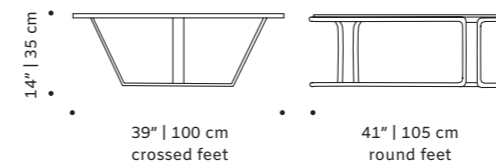

## caldas round

center table

- top** handmade tiles available in pattern, stripes plain, gaudí, circles, stripes, with ou without glass
- structure** wood for indoor or lacquered metal for outdoor
- feet** lacquered metal
- use** outdoor and indoor
- weight** 73 lb | 32 kg
- dimensions**
  - Ø 39" | 100 cm
  - Ø 41" | 105 cm
  - h 14" | 35 cm