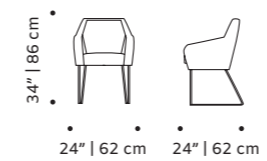

croix

chair

top fabric or leather

feet polished/satin brass, copper or nickel or lacquered metal

weight 33 lb | 15 kg

dimensions w 24" | 62 cm

d 24" | 62 cm

h 34" | 86 cm

seat height 19" | 49 cm