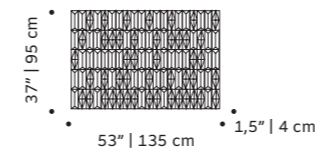

## dimensions

african seed	mangosteen	horned melon	pitaya	anis
w 14"   35 cm	w 11"   27 cm	w 11"   28 cm	w 13"   32 cm	w 13"   32 cm
d 2"   6 cm	d 5"   13 cm	d 4"   10 cm	d 3"   7 cm	d 3"   8 cm
h 8"   22 cm	h 8"   20 cm	h 8"   21 cm	h 8"   21 cm	h 13"   32 cm

## terra cota

tiles panel

handmade tiles and lacquered wood frame in ivory,  
bronze or black

**weight** 100 lb | 46 kg

**dimensions** w 59" | 150 cm  
d 1,5" | 4 cm  
h 39" | 100 cm

//as pictured  
terracotta milano velasca, sempione and missori  
tiles in terracotta, bronze wood frame

## terra dawn

tiles panel

handmade tiles and lacquered wood frame in ivory,  
bronze or black

**weight** 100 lb | 46 kg

**dimensions** w 59" | 150 cm  
d 1,5" | 4 cm  
h 39" | 100 cm

//as pictured  
terracota milano velasca and sempione in  
wilight, roriz , bronze wood frame