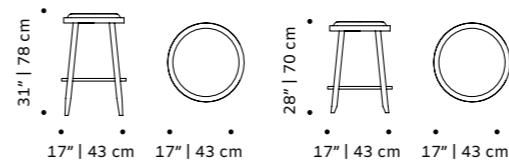

luc

bar chair

- **structure** solid or lacquered wood
- **seat (optional)** fabric or leather
- **ring** lacquered metal or polished/satin brass, copper or nickel
- **weight** 18 lb | 8 kg
- **dimensions** Ø 17" | 43cm
  h counter 28" | 70 cm
  h bar 31" | 78 cm