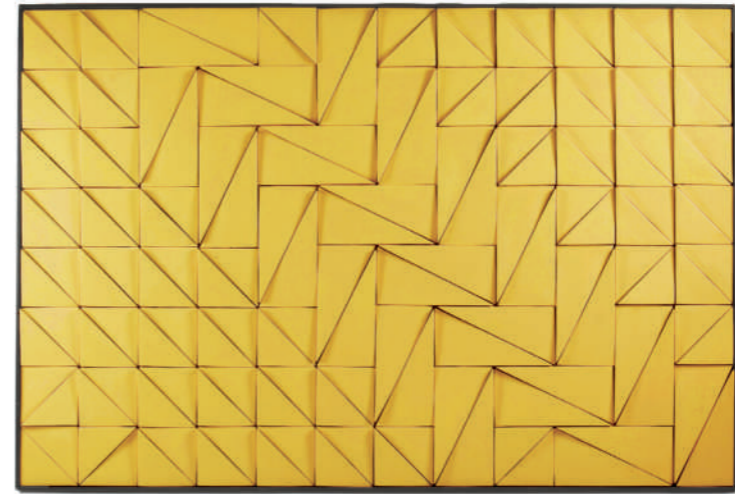

tejo

tiles panel

handmade tiles and lacquered wood frame in ivory, bronze or black

colors for the tiles available colors in pages 197-198

weight 124 lb | 54 kg

dimensions w 59" | 150 cm
d 1,5" | 4 cm
h 39" | 100 cm