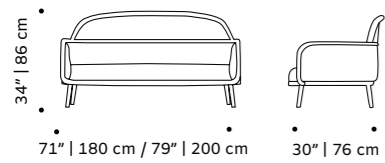

luc

settee

structure solid or lacquered wood
back and seat fabric or leather
weight 77 lb | 35 kg / 99 lb 45 kg
dimensions w 71" | 180 cm / w 79" | 200 cm
d 30" | 76 cm
h 34" | 86 cm
seat height 17" | 43 cm

//as pictured
top: natural oak structure, paris salmon
back and seat
bottom: natural oak structure, paris light blue
back and seat