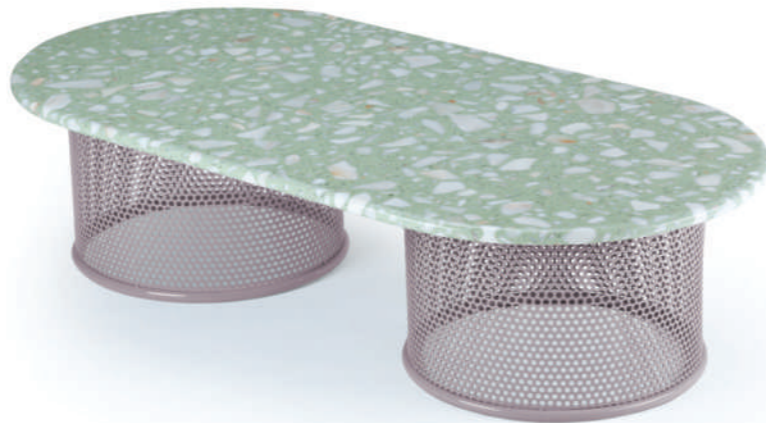

//as pictured
top: terrazzo sage marble top, sage stainless steel 304 base
bottom: terrazzo sage marble top, lilac stainless steel 304 base