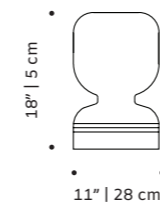

## folk

stool

**structure** lacquered MDF

**use** indoor

**weight** 39 lb | 18 kg

**dimensions** ø 11" | 28 cm  
h 18" | 45 cm

//as pictured  
 1st: peach lacquered MDF  
 2nd: nude lacquered MDF  
 3rd: sage lacquered MDF  
 4th: black lacquered MDF  
 bottom: sage lacquered MDF