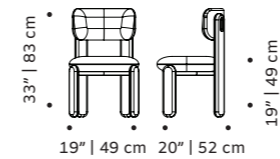

choux

chair

top fabric or leather

structure beech solid wood

applications beech solid wood

dimensions w 22" | 55 cm

d 21" | 53 cm

h 34" | 86 cm

seat height 19" | 48 cm