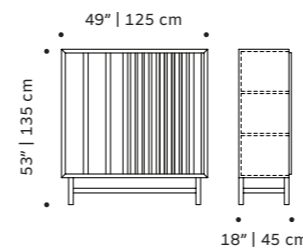

go
bar cabinet

structure plywood veneer, lacquered MDF
or decape
weight 187 lb | 85 kg
dimensions w 49" | 125 cm
d 18" | 45 cm
h 53" | 135 cm