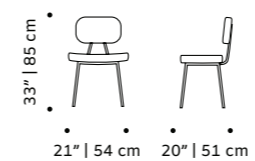

seat height 20" | 50 cm

//as pictured  
olavi clementine seat and barcelona  
paprika back, black lacquered metal feet

// chairs