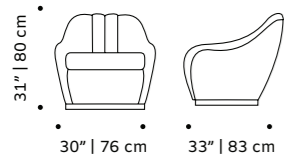

# gia

armchair

- top** fabric or leather
- base** solid wood, polished/satin brass, copper or nickel
- weight** 48 lb | 22 kg
- dimensions** w 30" | 76 cm  
d 33" | 83 cm  
h 31" | 80 cm  
seat height 15" | 39 cm