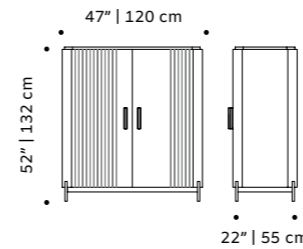

malcolm

bar cabinet

- **top** marble
- **structure** plywood veneer
- **handles** polished/satin brass or nickel
- **feet** plated brass or inox
- **weight** 397 lb | 180 kg
- **dimensions** w 47" | 120 cm
  d 22" | 55 cm
  h 52" | 132 cm