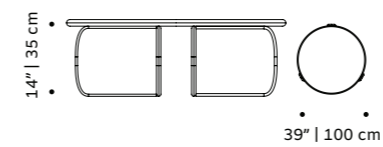

// center table

//as pictured
top: terrazzo red
bottom: travertine