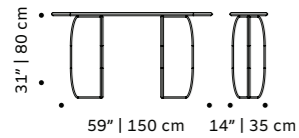

//as pictured
travertine