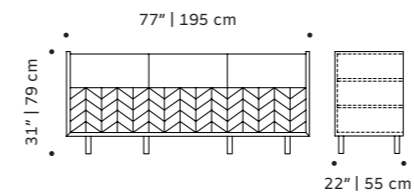

## jazz

sideboard

**structure** plywood veneer

**doors** lacquered MDF

**applications** polished/satin brass, copper or nickel or oxidized brass

**weight** 158 lb | 72 kg

**dimensions** w 77" | 195 cm

d 22" | 55 cm

h 31" | 79 cm

//as pictured

top: iron wood structure, powder lacquered

MDF doors, oxidized brass applications

bottom: natural walnut structure, ivory

lacquered MDF doors, oxidized brass applications

## samoa

sideboard

- structure** plywood veneer
- doors** lacquered MDF and plywood veneer
- applications** polished/satin brass, copper or nickel
- weight** 202 lb | 92 kg
- dimensions** w 77" | 195 cm  
d 22" | 55 cm  
h 31" | 79 cm