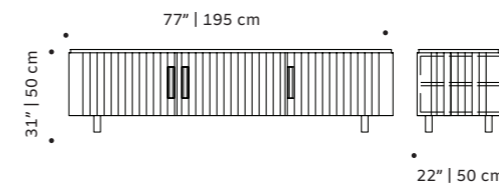

## malcom

tv bench

**top** marble

**structure** plywood veneer

**handles** polished/satin brass or nickel

**feet** plated brass or inox

**weight** 198 lb | 90 kg

**dimensions** w 77" | 195 cm  
d 22" | 50 cm  
h 31" | 50 cm