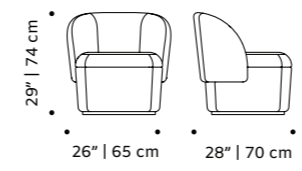

bisou

armchair

top fabric or leather

base solid or lacquered wood

weight 49 lb | 22 kg

dimensions w 26" | 65 cm

d 28" | 70 cm

h 29" | 74 cm

seat height 17" | 44 cm