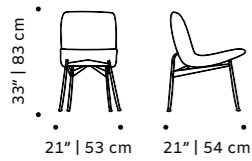

chiado

chair

- **top** fabric or leather
- **feet** lacquered metal
- **weight** 20 lb | 9 kg
- **dimensions** w 21" | 53 cm
  d 21" | 54 cm
  h 33" | 83 cm
  seat height 19" | 48 cm

//as pictured
delfos 25 black, black
lacquered metal feet