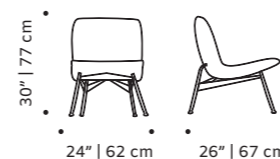

chiado

armchair

- **top** fabric or leather
- **feet** lacquered metal
- **weight** 46 lb | 21 kg
- **dimensions** w 24" | 62 cm
  d 26" | 67 cm
  h 30" | 77 cm
  seat height 17" | 44 cm