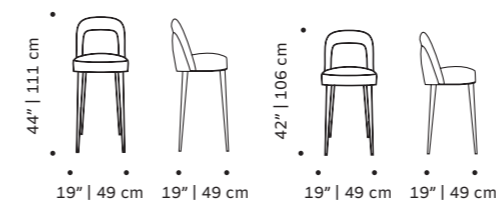

## frida

bar chair

- top** fabric or leather
- feet** solid or lacquered wood
- fittings** polished/satin brass, copper or nickel
- weight** 22 lb | 10 kg
- dimensions**
  - w 19" | 49 cm
  - d 19" | 49 cm
  - h counter 42" | 106 cm
  - seat height counter 29" | 75 cm
  - h bar 44" | 111 cm
  - seat height bar 31" | 80 cm