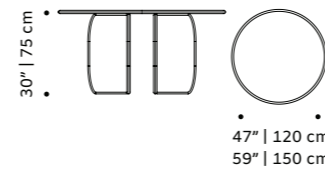

cactus

dinner table

top marble (merrazzo top only for 120cm), wood veneer or lacquered wood

base marble, wood veneer or lacquered wood

dimensions Ø 47" | 120 cm
59" | 150 cm
h 30" | 75 cm

//as pictured
top: sand yellow lacquered wood
bottom: travertine top, terrazzo red base