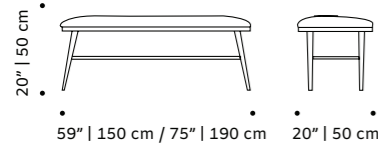

nano

bench

top fabric or leather

feet solid or lacquered wood

weight 22 lb | 10 kg / 26 lb | 12 kg

dimensions w 59" | 150 cm / w 75" | 190 cm

d 20" | 50 cm

h 20" | 50 cm

//as pictured
top: navy cow leather, natural oak feet
bottom: taupe cow leather, beech 056-1 solid wood feet