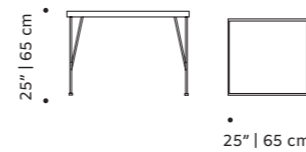

caldas

side table

- **top** handmade tiles available in pattern, stripes plain, gaudí, circles, stripes, with or without glass
- **structure** wood for indoor or lacquered metal for outdoor
- **feet** lacquered metal
- **use** outdoor and indoor
- **weight** 37 lb | 17 kg
- **dimensions** w 25" | 65 cm
  d 25" | 65 cm
  h 25" | 65 cm

//as pictured
top: ocean stripes ceramic tiles top, ivory wood structure, ivory lacquered metal feet
bottom: jade pattern ceramic tiles top, ivory wood structure, ivory lacquered metal feet