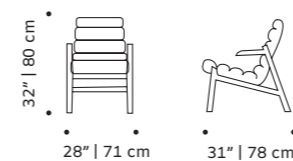

easy

armchair

top fabric or leather

feet solid wood

optional ottoman

weight 44 lb | 20 kg

dimensions w 28" | 71 cm

d 31" | 78 cm

h 32" | 80 cm

seat height 17" | 43 cm