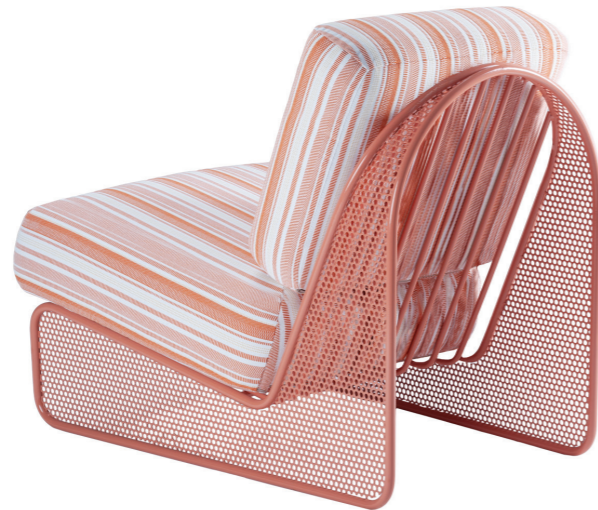

## riviera

chair

**top** fabric

**structure** stainless steel 304

**dimensions** w 49 cm

d 58 cm

h 82 cm

seat height 49 cm

# riviera

armchair

**top** fabric  
**structure** stainless steel 304  
**dimensions** w 69 cm  
 d 87 cm  
 h 71 cm  
 seat height 39 cm

//as pictured  
 go with the flow, salmon stainless steel 304  
 structure