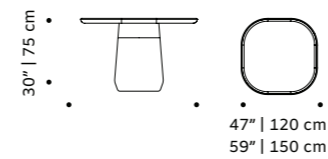

# poppy

dinner table

**top** marble extremoz or travertino,  
wood lacquered matte

**base** marble extremoz ribbed or  
marble travertino ribbed

**weight** 551 lb | 250 kg / 992 lb | 450 kg

**dimensions** w 47" | 120 cm  
59" | 150 cm  
d 47" | 120 cm  
59" | 150 cm  
h 30" | 75 cm