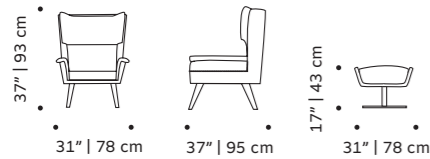

//as pictured
top: seta coio leather interior, wire 04
exterior: plated brass swivel base
bottom: seta coio leather interior, latch 07
exterior: beech 056-2 solid wood feet