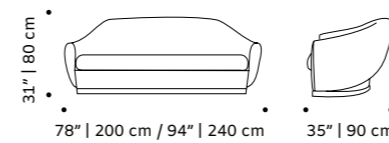

grace

couch

- **top** fabric or leather
- **base** polished/satin brass, copper or nickel
- **weight** 154 lb | 70 kg / 176 lb | 80 kg
- **dimensions** w 78" | 200 cm / w 94" | 240 cm
  d 35" | 90 cm
  h 31" | 80 cm
  seat height 17" | 43 cm