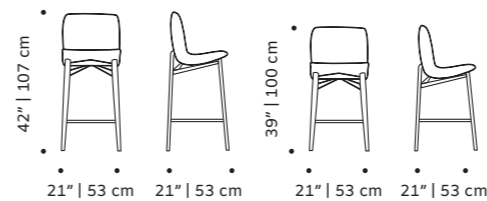

chiado

bar chair

- **top** fabric or leather
- **feet** lacquered metal
- **weight** 20 lb | 9 kg
- **dimensions**
  - w 21" | 53 cm
  - d 21" | 53 cm
  - h counter 39" | 100cm
  - seat height counter 29" | 73 cm
  - h bar 42" | 107 cm
  - seat height bar 31" | 80 cm

//as pictured
smooth easy clean 09, black lacquered metal feet