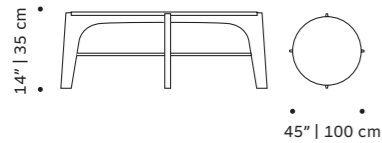

flex

center table

- **top** estremoze marble, plywood veneer, lacquered MDF, or decap
- **feet** beech solid wood
- **fittings** polished/satin brass or lacquered metal
- **use** indoor
- **weight** 59 lb | 32 kg
- **dimensions** ø 45" | 100 cm
  h 14" | 35 cm

//as pictured
top: estremoze marble top, beech 056-2 solid wood
feet: ivory lacquered metal fittings
bottom: estremoze marble top, natural oak feet, lipstick lacquered metal fittings