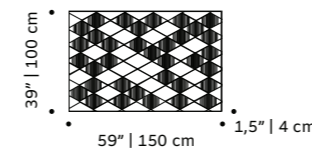

## terra cota

tiles panel

handmade tiles and lacquered wood frame in ivory,  
bronze or black

**weight** 100 lb | 46 kg

**dimensions** w 59" | 150 cm  
d 1,5" | 4 cm  
h 39" | 100 cm

//as pictured  
terracotta milano velasca, sempione and missori  
tiles in terracotta, bronze wood frame

## terra dawn

tiles panel

handmade tiles and lacquered wood frame in ivory,  
bronze or black

**weight** 100 lb | 46 kg

**dimensions** w 59" | 150 cm  
d 1,5" | 4 cm  
h 39" | 100 cm

//as pictured  
terracota milano velasca and sempione in  
wilight, roriz , bronze wood frame

# tua

tiles panel

handmade tiles and lacquered wood frame in ivory, bronze or black

**colors for the tiles** available colors in pages 197-198

**weight** 100 lb | 46 kg

**dimensions** w 59" | 150 cm  
d 1,5" | 4 cm  
h 39" | 100 cm