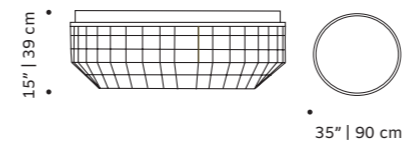

air

center table

top cow leather or fabric

base polished/satin brass, copper or nickel or lacquered metal

weight 34 lb | 16 kg

dimensions ø 35" | 90 cm
h 15" | 39 cm