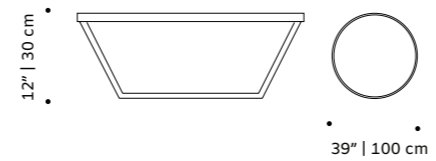

york

center table

- **top** printed glass
- **base** polished/satin brass or nickel or lacquered metal
- **use** indoor
- **weight** 39 lb | 18 kg
- **dimensions** ø 39" | 100 cm
  h 12" | 30 cm