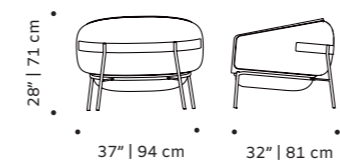

blop

armchair

top fabric or leather

feet lacquered metal

weight 46 lb | 21 kg

dimensions w 37" | 94 cm

d 32" | 81 cm

h 28" | 71 cm

seat height 18" | 45 cm