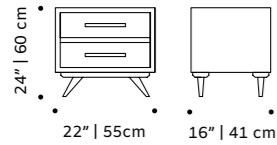

## space

bedside table

**structure/drawers** plywood veneer,

laquered MDF or decapè

**weight** 37 lb | 17 kg

**dimensions** w 22" | 55 cm

d 16" | 41 cm

h 24" | 60 cm