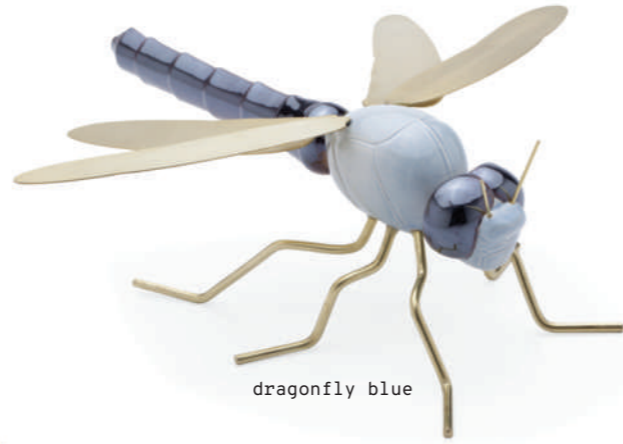

### dimensions

elephant  
 w 14" | 35 cm  
 d 12" | 30 cm  
 h 5" | 12 cm

ladybug red

dragonfly blue

scorpion green

grasshopper blue

scorpion sand

grasshopper green