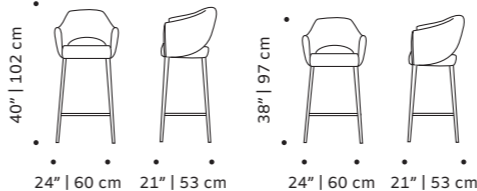

# grace

bar chair

- top** fabric or leather
- feet** solid or lacquered wood
- ring** polished/satin brass, copper or nickel or lacquered metal
- weight** 22 lb | 10 kg
- dimensions**
  - w 24" | 60 cm
  - d 21" | 53 cm
  - h counter 38" | 97 cm
  - seat height counter 28" | 70 cm
  - h bar 40" | 102 cm
  - seat height bar 29" | 75 cm