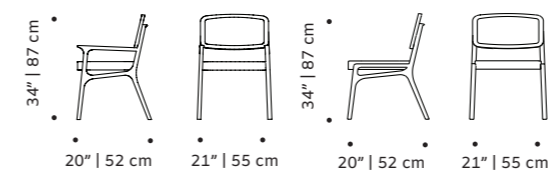

# karl

chair

**structure** natural rattan and solid wood, choose from solid or lacquer colors

**seat (optional)** fabric or leather

**weight** 17 lb | 8 kg

**dimensions**  
 w 20" | 52 cm  
 d 21" | 55 cm  
 h 34" | 87 cm  
 seat height 19" | 48 cm