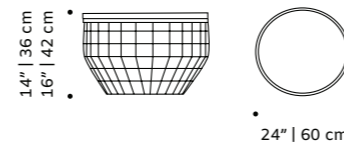

new air

side table

- **top** marble, plywood veneer, lacquered MDF or decap
- **base** polished/satin brass, copper or nickel for indoor or lacquered metal for outdoor
- **use** indoor and outdoor
- **weight** 24 lb | 11 kg
- **dimensions** ø 24" | 60 cm
  h 14" | 36 cm / h 16" | 42 cm

//as pictured
top: estremoze marbled top, polished copper base
bottom: natural oak top, dream lacquered metal base