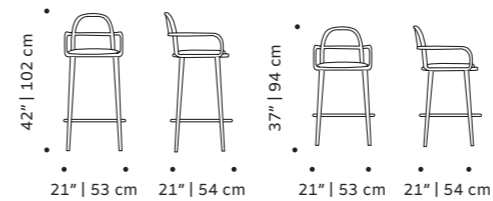

luc

bar chair

- **structure** solid or lacquered wood
- **seat (optional)** fabric or leather
- **ring** lacquered metal or polished/satin brass, copper or nickel
- **weight** 23 lb | 10 kg
- **dimensions**
  - w 21" | 53 cm
  - d 21" | 54 cm
  - h counter 37" | 94 cm
  - seat height counter 28" | 70 cm
  - h bar 42" | 102 cm
  - seat height bar 31" | 78 cm