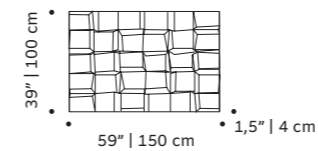

# douro

tiles panel

handmade tiles and lacquered wood frame in ivory, bronze or black

**colors** available colors in pages 197-198

**weight** 133 lb | 60 kg

**dimensions** w 59" | 150 cm  
d 1,5" | 4 cm  
h 39" | 100 cm