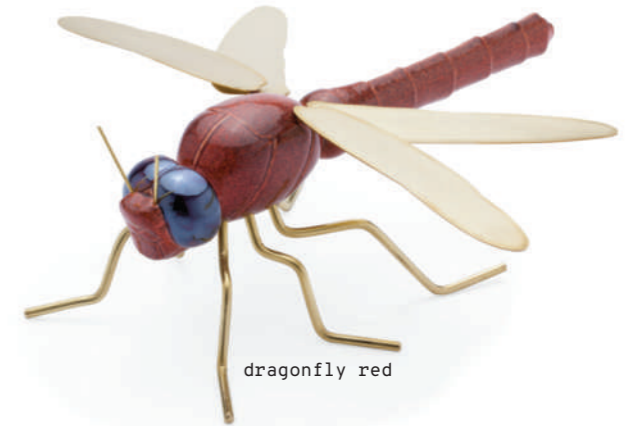

dragonfly red

// ceramics

fauna

color collection

handmade ceramic and brass

dimensions

ladybug	dragonfly	scorpion	grasshopper
w 10" | 21 cm	w 11" | 27 cm	w 11" | 26 cm	w 11" | 27 cm
d 7" | 19 cm	d 9" | 24 cm	d 6" | 16 cm	d 6" | 16 cm
h 2" | 5 cm	h 4" | 8 cm	h 3" | 7 cm	h 4" | 9 cm

fauna

color collection

handmade ceramic and brass

dimensions

ladybug	dragonfly	scorpion	grasshopper
w 10" | 21 cm	w 11" | 27 cm	w 11" | 26 cm	w 11" | 27 cm
d 7" | 19 cm	d 9" | 24 cm	d 6" | 16 cm	d 6" | 16 cm
h 2" | 5 cm	h 4" | 8 cm	h 3" | 7 cm	h 4" | 9 cm