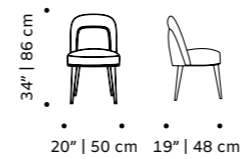

frida

chair

- **top** fabric or leather
- **feet** solid or lacquered wood
- **fittings** polished/satin brass, copper or nickel
- **weight** 22 lb | 10 kg
- **dimensions** w 20" | 50 cm
  d 19" | 48 cm
  h 34" | 86 cm
  seat height 20" | 50 cm