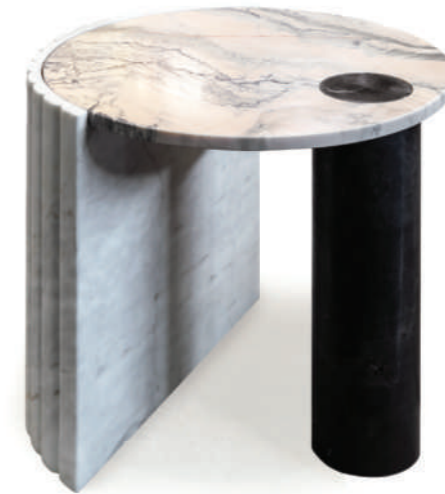

helene

side table

top estremoza rosa, estremoza, nero maquina

textured base estremoza white matte

cylindric base estremoza rosa, estremoza, nero maquina

weight 370 lb | 168 kg

dimensions ø 24" | 60 cm

h 21" | 52 cm