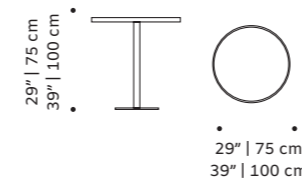

caldas round

dinner table

- **top** handmade tiles available in pattern, stripes plain, gaudí, circles, stripes, with ou without glass
- **structure** wood for indoor or lacquered metal for outdoor
- **base** lacquered metal
- **use** outdoor and indoor
- **weight** 77 lb | 35 kg
- **dimensions**
  - ∅ 29" | 75 cm
  - 39" | 100 cm
  - h 29" | 75 cm
  - 39" | 100 cm

//as pictured
top: teal gaudí ceramic top, nude wood structure, nude lacquered metal base
bottom: charm stripes ceramic tiles top, copper color wood structure, copper color lacquered metal feet