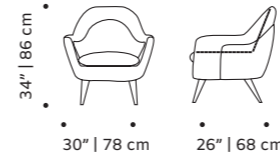

frida

armchair

- **top** fabric or leather
- **feet** solid or lacquered wood
- **fittings** polished/satin brass, copper or nickel
- **weight** 44 lb | 20 kg
- **dimensions** w 30" | 78 cm
  d 26" | 68 cm
  h 34" | 86 cm
  seat height 16" | 41 cm