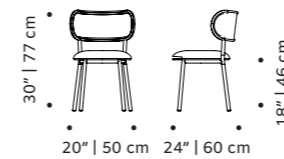

louise

chair

- **seat** fabric or leather
- **structure** lacquered metal
- **weight** 13 lb | 6 kg
- **dimensions** w 20" | 50 cm
  d 20" | 50 cm
  h 30" | 77 cm
  seat height 18" | 46 cm

//as pictured
salmon color metal structure,
salmon cream seat