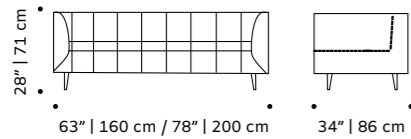

dust

couch

- **top** fabric or leather
- **feet** solid wood or lacquered wood
- **fittings** polished/satin brass, copper or nickel
- **weight** 110 lb | 50 kg / 132 lb | 60 kg
- **dimensions** w 63" | 160 cm / w 78" | 200 cm
  d 34" | 86 cm
  h 28" | 71 cm
  seat height 15" | 39 cm

//as pictured
paris salmon, smooth easy clean shell
piping, beech 056-0 solid wood feet