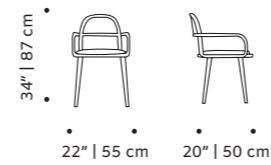

seat height 19" | 48 cm

// chairs

//as pictured  
 top: black lacquered wood structure, smooth 87  
 seat  
 bottom: natural oak structure