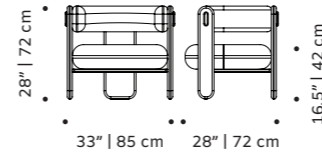

//as pictured
baves sunshine structure,
056-0 beech solid wood applications

// armchair