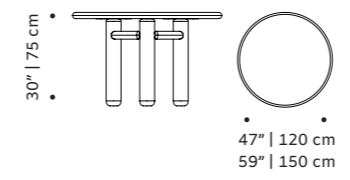

// dinner table

//as pictured
top: natural oak base, powder lacquered wood feet, salmon lacquered metal tubes
bottom: natural oak base, taupe lacquered wood feet, ivory lacquered metal tubes