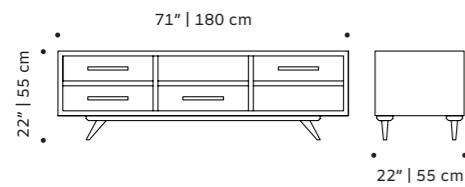

## space

tv bench

**structure/drawers** plywood veneer, laquered MDF or decapé

**weight** 165 lb | 75 kg

**dimensions** w 71" | 180 cm  
d 22" | 55 cm  
h 22" | 55 cm

//as pictured  
top: natural walnut structure, natural oak drawers  
bottom: natural oak structure, natural walnut drawers