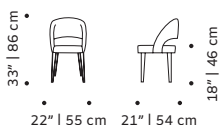

SUSTAINABILITY

All our packaging is ecofriendly. We prioritize paper materials and all the plastic we use is 100% recyclable or recycled. We use environmentally friendly high resilience foam certified by Oeko-tex.

AVA chair