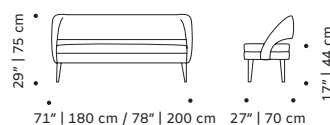

AVA

by Mambo unlimited ideas

**mambo—
unlimited
ideas**

TECHNICAL CHARACTERISTICS

Frame: constructed in solid wood with 90 mm elastic webbing

Fixed cover

Structure foam: 100% PU HR 40 kg

Seat foam: 100% PU HR 35 kg

Fire retardent foam is available upon request

Feet: beech wood

Firmness: soft ○○●○○ firm

Glides: rubber glides with felt

Handmade in Portugal

AS PICTURED

Ava chair: stripes 42 back, vienna fudge seat and piping, 056-0 solid wood feet

Ava armchair: stamp teal back, barcelona fir and barcelona mouse seat, barcelona mouse piping, black lacquered wood feet

Ava settee: stamp burnt orange back, barcelona brick and barcelona mouse seat, black lacquered wood feet

Ava bar chair: exterior in esparta, interior in smooth easy clean tobacco, 056-1 solid wood feet

CLIENT'S OWN MATERIAL CONSUMPTION

Ava chair:

back: 1,3 m
all: 2 m
leather: 3 sqm
seat: 0,65 m
piping: 0,2 sqm

Ava settee:

top: 3,5 m (180)/ 4m (200)
1st and 2nd cushion: 3 m(180)/3,5m (200)
all: 9 m (180)/ 10m (200)
leather: 14 sqm(180)/ 15,5sqm (200)

Ava armchair:

back: 2 m
1st cushion: 1 m
2nd cushion: 0,5 m
piping: 0,2 sqm
all: 3,5 m
leather: 6 sqm

Ava bar chair:

seat and back: 1,3 m
all: 2 m
leather: 3 sqm
seat: 0,65 m
back exterior: 0,65 m

PRODUCT OPTIONS

Upholstery: available in all Mambo's fabrics and Seta leather

Feet: available in beech 056-0, beech 056-1, beech 056-2, beech 056-5, natural oak, oak smoke and oak antracite solid woods, or white, ivory or black lacquered woods

Fittings: available in polished or satin brass, nickel or copper

Product sizes may vary up to 2 cm.

PACKAGING

Weight item:

Ava chair:

22 lb | 10 kg

Ava armchair:

48 lb | 22 kg

Ava settee:

112 lb | 51 kg
123 lb | 56 kg

Ava bar chair:

33 lb | 15 kg

Weight packaging:

Ava chair:

49 lb | 22 kg

Ava armchair:

79 lb | 36 kg

Ava settee:

139 lb | 63 kg
152 lb | 69 kg

Ava bar chair: