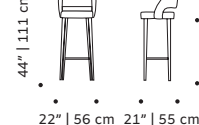

AVA bar chair