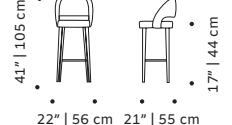

AVA counter chair