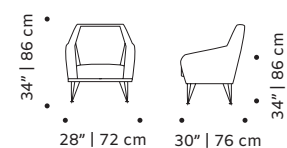

CROIX armchair