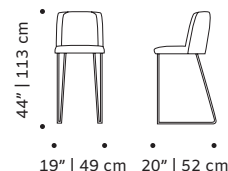

CROIX bar chair