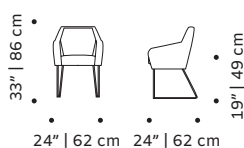

CROIX

by Mambo unlimited ideas

**mambo—
unlimited
ideas**

TECHNICAL CHARACTERISTICS

Frame: constructed in solid wood

Fixed cover

Structure foam: 100% PU HR 40 kg

Seat foam: 100% PU HR 35 kg

Fire retardant foam is available upon request

Feet: lacquered metal and metal

Firmness: soft ○○●○○ firm

Glides: plastic glides

Handmade in Portugal

AS PICTURED

Croix chair: barcelona narwhal and barcelona mouse piping, polished brass feet

Croix I chair: bouclé snow, ivory lacquered metal feet

Croix I armchair: barcelona prussian, polished brass feet

Croix settee: smooth easy clean apricot, lilac lacquered metal feet

Croix bar chair: smooth easy clean 19, esparta 22 piping, black lacquered metal feet

CLIENT'S OWN MATERIAL CONSUMPTION

Croix chair:

structure: 2,5 m
piping: 0,3 m
leather: 4,4 sqm

Croix I chair:

interior: 1,25 m
exterior: 0,75 m
all: 2 m
leather: 3,2 sqm

Croix I armchair:

structure: 4,5 m
piping: 0,5 m
leather: 8 sqm

Croix settee:

structure: 9 m (160)/10m (18)
piping: 0,8 m (160/180)
leather: 15 sqm (160)/17 sqm (180)

Croix bar chair:

interior: 1,8 m
piping: 0,5 m
all: 2 m
leather: 3 sqm

SUSTAINABILITY

All our packaging is ecofriendly. We prioritize paper materials and all the plastic we use is 100% recyclable or recycled. We use environmentally friendly high resilience foam certified by Oeko-tex.

PRODUCT OPTIONS

Upholstery: available in all Mambo's fabrics and Seta leather

Feet: available in all lacquered metal colors or polished or satin brass, nickel or copper

PACKAGING

Weight item:

Croix chair:

33 lb | 15 kg

Croix I chair:

29 lb | 13 kg

Croix I armchair:

33 lb | 15 kg

Croix settee:

84 lb | 38 kg
106 lb | 48 kg

Croix bar chair:

25 lb | 11,5 kg

Weight packaging:

Croix chair:

60 lb | 27 kg

Croix I chair:

55 lb | 25 kg

Croix I armchair:

60 lb | 27 kg

Croix settee:

110 lb | 50 kg
132 lb | 60 kg