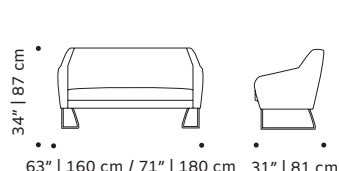

CROIX settee