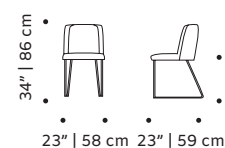

CROIX I chair