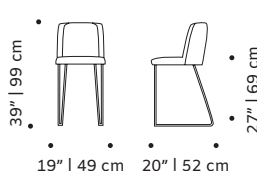

CROIX bar chair