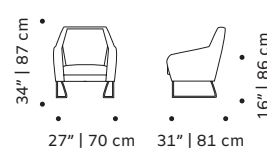

CROIX I armchair