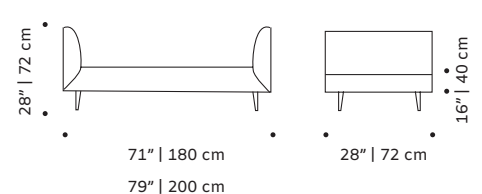

DUST

by Mambo unlimited ideas

**mambo—
unlimited
ideas**

TECHNICAL CHARACTERISTICS

Frame: constructed in solid wood with 90 mm elastic webbing

Fixed cover

Structure foam: 100% PU HR 40 kg/m³

Seat foam: 100% PU HR 40 kg/m³

Fire retardent foam is available upon request

Feet: beech wood

Firmness: soft ○ ○ ● ○ ○ firm

Glides: rubber glides with felt

Handmade in Portugal

AS PICTURED

Dust armchair: smooth nettle, smooth shell piping, beech 056-1 solid wood feet

Dust couch: smooth salmon, smooth shell piping, beech 056-5 solid wood feet

Dust bench: paris mousse, smooth shell piping, gold lacquered wood feet

CLIENT'S OWN MATERIAL CONSUMPTION

Dust armchair:	Dust couch:	Dust bench:
structure: 4 m	160 cm-all: 7 m	180cm-all: 4,7 m
piping: 0,5 m	piping: 0,5 m	piping: 0,2 m
leather: 6 sqm	leather: 11 sqm/ 200 cm-all: 7,5 m	leather: 8 sqm/ 200cm-all: 5,7 m
	piping: 0,5 m	piping: 0,2 m
	leather: 11,5 sqm/ 220cm-all: 8 m	leather: 9,5 sqm
	piping: 0,5 m	
	leather: 12 sqm	

PRODUCT OPTIONS

Upholstery: available in all Mambo's fabrics and Seta leather

Feet: available in beech 056-0, beech 056-1, beech 056-2, beech 056-5, natural oak, oak smoke and oak antracite solid woods, or white, ivory or black lacquered woods

Applications: available in polished or satin brass, nickel or copper

Product sizes may vary up to 2 cm.

PACKAGING

Weight item:

Dust armchair:	Dust couch:	Dust bench:
55 lb | 25 kg	110 lb | 50 kg	88 lb | 40 kg
	132 lb | 60 kg	99 lb | 45 kg
	143 lb | 65 kg	

Weight packaging:

Dust armchair:	Dust couch:	Dust bench:
82 lb | 37 kg	139 lb | 63 kg	115 lb | 52 kg
	159 lb | 72 kg	126 lb | 57 kg
	170 lb | 77 kg	

Packaging type: cardboard box and pallet

Packaging dimensions with pallet:

Dust armchair:	Dust couch:	Dust bench:
83x88x95 cm	2x 75x75x90 cm	2x 75x90x75 cm

Number of parcels: 1

SUSTAINABILITY