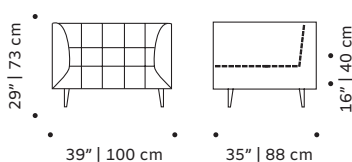

SUSTAINABILITY

All our packaging is ecofriendly. We prioritize paper materials and all the plastic we use is 100% recyclable or recycled. We use environmentally friendly high resilience foam certified by Oeko-tex.

DUST armchair