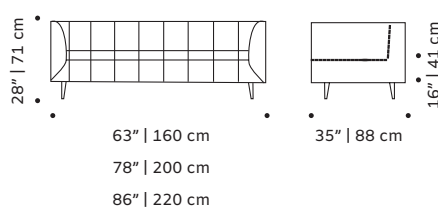

DUST

by Mambo unlimited ideas

**mambo—
unlimited
ideas**

TECHNICAL CHARACTERISTICS

Frame: constructed in solid wood with 90 mm elastic webbing

Fixed cover

Structure foam: 100% PU HR 40 kg/m³

Seat foam: 100% PU HR 40 kg/m³

Fire retardent foam is available upon request

Feet: beech wood

Firmness: soft ○ ○ ● ○ ○ firm

Glides: rubber glides with felt

Handmade in Portugal

AS PICTURED

Dust armchair: smooth nettle, smooth shell piping, beech 056-1 solid wood feet

Dust couch: smooth salmon, smooth shell piping, beech 056-5 solid wood feet

Dust bench: paris mousse, smooth shell piping, gold lacquered wood feet

CLIENT'S OWN MATERIAL CONSUMPTION

Dust armchair:	Dust couch:	Dust bench:
structure: 4 m	160 cm-all: 7 m	180cm-all: 4,7 m
piping: 0,5 m	piping: 0,5 m	piping: 0,2 m
leather: 6 sqm	leather: 11 sqm/ 200 cm-all: 7,5 m	leather: 8 sqm/ 200cm-all: 5,7 m
	piping: 0,5 m	piping: 0,2 m
	leather: 11,5 sqm/ 220cm-all: 8 m	leather: 9,5 sqm
	piping: 0,5 m	
	leather: 12 sqm	

PRODUCT OPTIONS

Upholstery: available in all Mambo's fabrics and Seta leather

Feet: available in beech 056-0, beech 056-1, beech 056-2, beech 056-5, natural oak, oak smoke and oak antracite solid woods, or white, ivory or black lacquered woods

Applications: available in polished or satin brass, nickel or copper

Product sizes may vary up to 2 cm.

PACKAGING

Weight item:

Dust armchair:	Dust couch:	Dust bench:
55 lb | 25 kg	110 lb | 50 kg	88 lb | 40 kg
	132 lb | 60 kg	99 lb | 45 kg
	143 lb | 65 kg	

Weight packaging:

Dust armchair:	Dust couch:	Dust bench:
82 lb | 37 kg	139 lb | 63 kg	115 lb | 52 kg
	159 lb | 72 kg	126 lb | 57 kg
	170 lb | 77 kg	

Packaging type: cardboard box and pallet

Packaging dimensions with pallet:

Dust armchair:	Dust couch:	Dust bench:
83x88x95 cm	2x 75x75x90 cm	2x 75x90x75 cm

Number of parcels: 1

SUSTAINABILITY