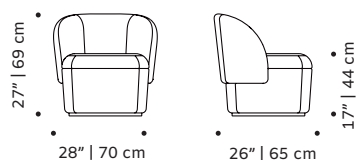

SUSTAINABILITY

All our packaging is ecofriendly. We prioritize paper materials and all the plastic we use is 100% recyclable or recycled. We use environmentally friendly high resilience foam certified by Oeko-tex.

BISOU
armchair