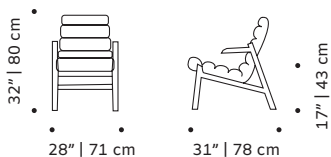

SUSTAINABILITY

All our packaging is ecofriendly. We prioritize paper materials and all the plastic we use is 100% recyclable or recycled. We use environmentally friendly high resilience foam certified by Oeko-tex.

EASY
armchair