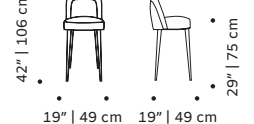

FRIDA counter chair