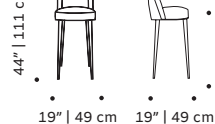

FRIDA bar chair