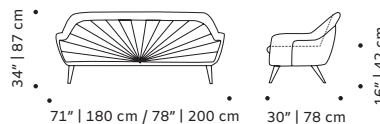

FRIDA settee