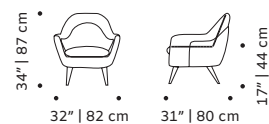

FRIDA armchair