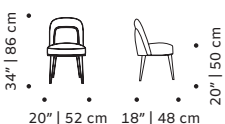

SUSTAINABILITY

All our packaging is ecofriendly. We prioritize paper materials and all the plastic we use is 100% recyclable or recycled. We use environmentally friendly high resilience foam certified by Oeko-tex.

FRIDA chair