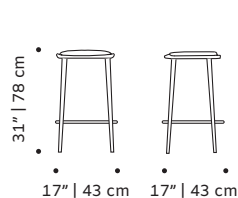

Ring: available in polished or satin brass, nickel or copper

Product sizes may vary up to 2 cm.

PACKAGING

Weight item:

LUC chair:	LUC armchair:	LUC settee:
11 lb 5 kg	33 lb 15 kg	77 lb 35 kg 99 lb 45 kg
LUC bar chair:	LUC bar stool:	
24 lb 10 kg	18 lb 8 kg	

Weight packaging:

LUC chair:	LUC armchair:	LUC settee:
51 lb 23 kg	60 lb 27 kg	104 lb 47 kg 126 lb 57 kg
LUC bar chair:	LUC bar stool:	
55 lb 25 kg	44 lb 20 kg	

Packaging type: cardboard box and pallet

Packaging dimensions with pallet:

LUC chair:	LUC armchair:	LUC settee:
56x51x88 cm	77x77x89 cm	77x206x89 cm
LUC bar chair:	LUC bar stool:	
56x58x103 cm	44x44x78 cm	

Number of parcels: 1

SUSTAINABILITY

All our packaging is ecofriendly. We prioritize paper materials and all the plastic we use is 100% recyclable or recycled. We use environmentally friendly high resilience foam certified by Oeko-tex.

LUC chair

LUC armchair

LUC settee

LUC bar chair

LUC counter chair

LUC bar stool

LUC counter stool

FINISHINGS