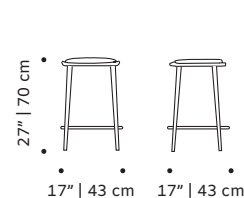

Ring: available in polished or satin brass, nickel or copper

Product sizes may vary up to 2 cm.

PACKAGING

Weight item:

LUC chair:	LUC armchair:	LUC settee:
11 lb 5 kg	33 lb 15 kg	77 lb 35 kg 99 lb 45 kg
LUC bar chair:	LUC bar stool:	
24 lb 10 kg	18 lb 8 kg	

Weight packaging:

LUC chair:	LUC armchair:	LUC settee:
51 lb 23 kg	60 lb 27 kg	104 lb 47 kg 126 lb 57 kg
LUC bar chair:	LUC bar stool:	
55 lb 25 kg	44 lb 20 kg	

Packaging type: cardboard box and pallet

Packaging dimensions with pallet:

LUC chair:	LUC armchair:	LUC settee:
56x51x88 cm	77x77x89 cm	77x206x89 cm
LUC bar chair:	LUC bar stool:	
56x58x103 cm	44x44x78 cm	

Number of parcels: 1

SUSTAINABILITY

All our packaging is ecofriendly. We prioritize paper materials and all the plastic we use is 100% recyclable or recycled. We use environmentally friendly high resilience foam certified by Oeko-tex.

LUC chair

LUC armchair

LUC settee

LUC bar chair

LUC counter chair

LUC bar stool

LUC counter stool

FINISHINGS