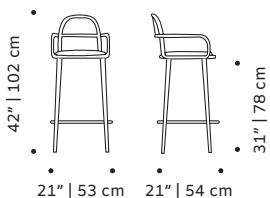

Ring: available in polished or satin brass, nickel or copper

Product sizes may vary up to 2 cm.

PACKAGING

Weight item:

LUC chair:	LUC armchair:	LUC settee:
11 lb 5 kg	33 lb 15 kg	77 lb 35 kg 99 lb 45 kg
LUC bar chair:	LUC bar stool:	
24 lb 10 kg	18 lb 8 kg	

Weight packaging:

LUC chair:	LUC armchair:	LUC settee:
51 lb 23 kg	60 lb 27 kg	104 lb 47 kg 126 lb 57 kg
LUC bar chair:	LUC bar stool:	
55 lb 25 kg	44 lb 20 kg	

Packaging type: cardboard box and pallet

Packaging dimensions with pallet:

LUC chair:	LUC armchair:	LUC settee:
56x51x88 cm	77x77x89 cm	77x206x89 cm
LUC bar chair:	LUC bar stool:	
56x58x103 cm	44x44x78 cm	

Number of parcels: 1

SUSTAINABILITY

All our packaging is ecofriendly. We prioritize paper materials and all the plastic we use is 100% recyclable or recycled. We use environmentally friendly high resilience foam certified by Oeko-tex.

LUC chair

LUC armchair

LUC settee

LUC bar chair

LUC counter chair

LUC bar stool

LUC counter stool

FINISHINGS