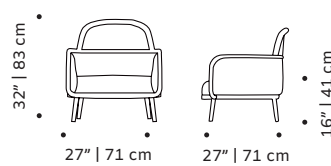

LUC armchair