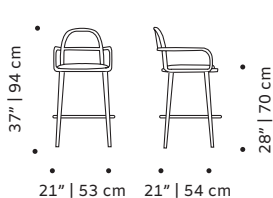

Ring: available in polished or satin brass, nickel or copper

Product sizes may vary up to 2 cm.

PACKAGING

Weight item:

LUC chair:	LUC armchair:	LUC settee:
11 lb 5 kg	33 lb 15 kg	77 lb 35 kg 99 lb 45 kg
LUC bar chair:	LUC bar stool:	
24 lb 10 kg	18 lb 8 kg	

Weight packaging:

LUC chair:	LUC armchair:	LUC settee:
51 lb 23 kg	60 lb 27 kg	104 lb 47 kg 126 lb 57 kg
LUC bar chair:	LUC bar stool:	
55 lb 25 kg	44 lb 20 kg	

Packaging type: cardboard box and pallet

Packaging dimensions with pallet:

LUC chair:	LUC armchair:	LUC settee:
56x51x88 cm	77x77x89 cm	77x206x89 cm
LUC bar chair:	LUC bar stool:	
56x58x103 cm	44x44x78 cm	

Number of parcels: 1

SUSTAINABILITY

All our packaging is ecofriendly. We prioritize paper materials and all the plastic we use is 100% recyclable or recycled. We use environmentally friendly high resilience foam certified by Oeko-tex.

LUC chair

LUC armchair

LUC settee

LUC bar chair

LUC counter chair

LUC bar stool

LUC counter stool

FINISHINGS